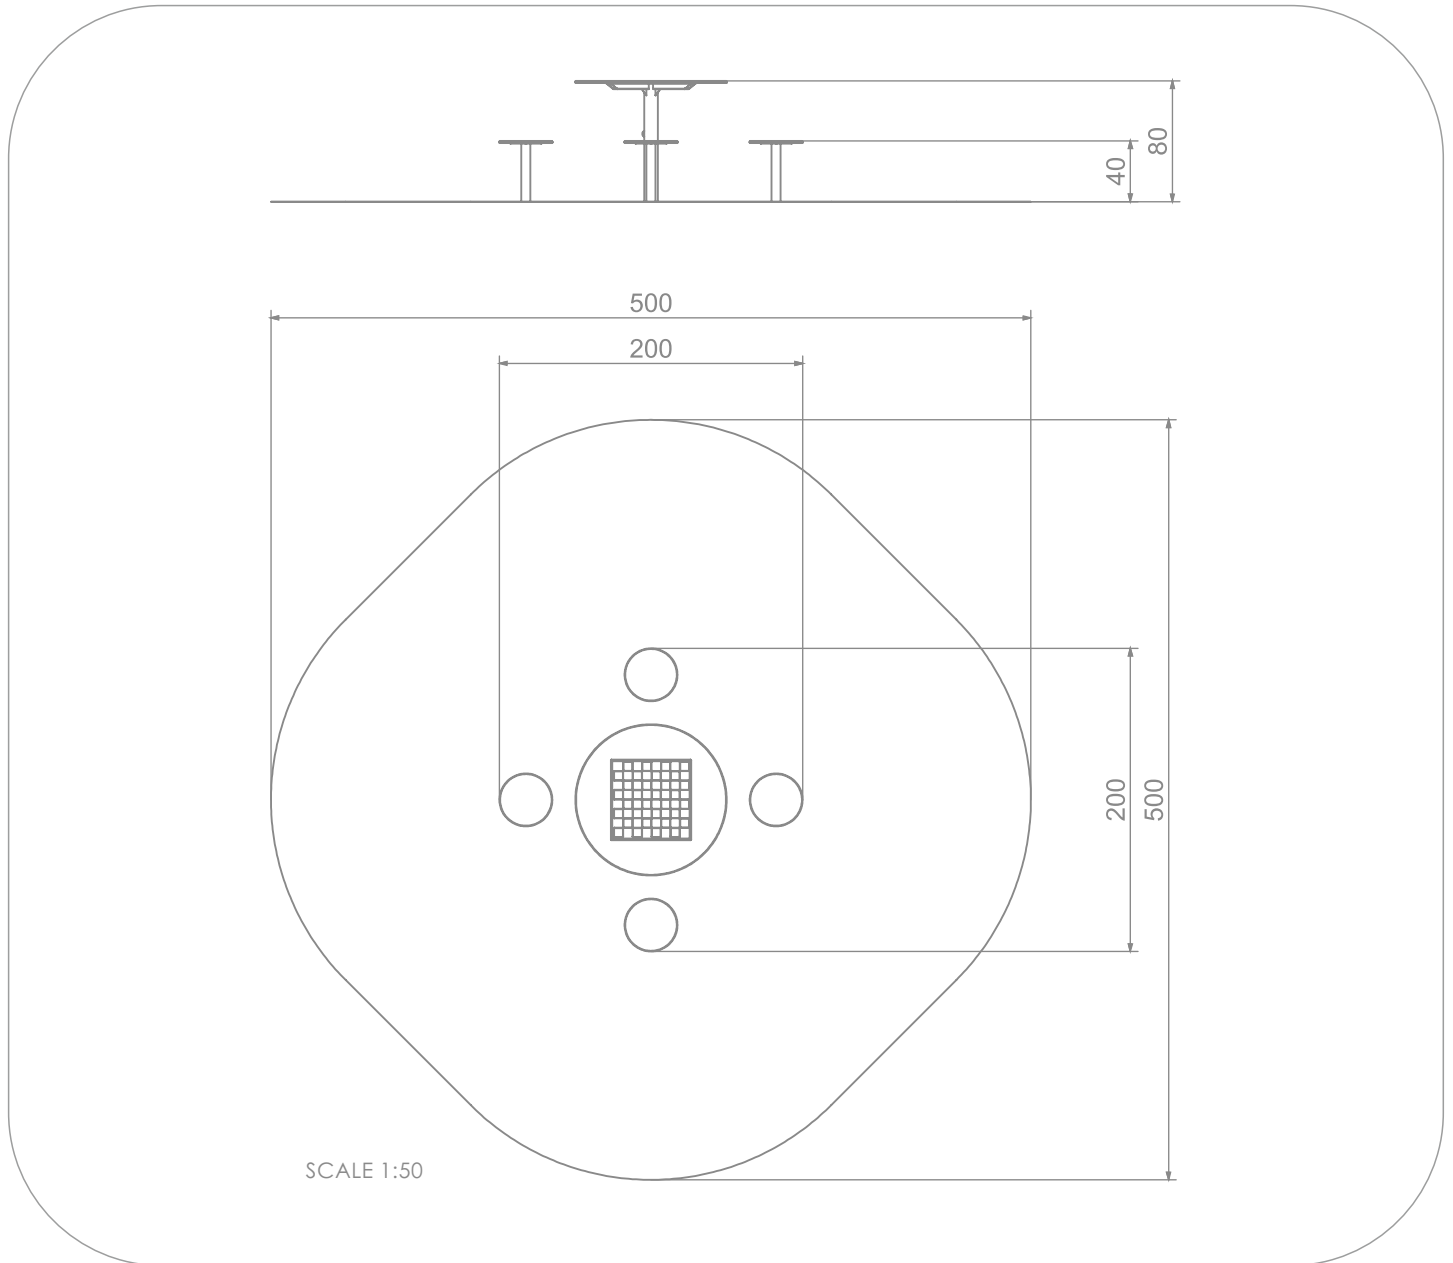

2017

SINGLE

SOCIALIZING

INFORMATION ABOUT THE PRODUCT

Dimensions	200 x 200 cm
Safety zone	500 x 500 cm
Safety zone area	19 m ²
Overall height	60 cm
Free fall height	40 cm
Amount of users	4
Product complies with EN 1176-1:2017	YES
Availability of spare parts	YES
Age range	1+
<small>According to EN 1176-1:2017 norm, the product requires applying a safety surface according to the product's free fall height.</small>	

2017

SINGLE

MATERIALS:

SOLID CONSTRUCTION
MADE OF BLACK STEEL
IS235JR, CLEANED THE
SANDBLASTING PROCESS

PLATES OF THE WALLS
MADE OF COLOURFUL
TRIPLE LAYERED 15 MM
HDPE POLYETHYLENE