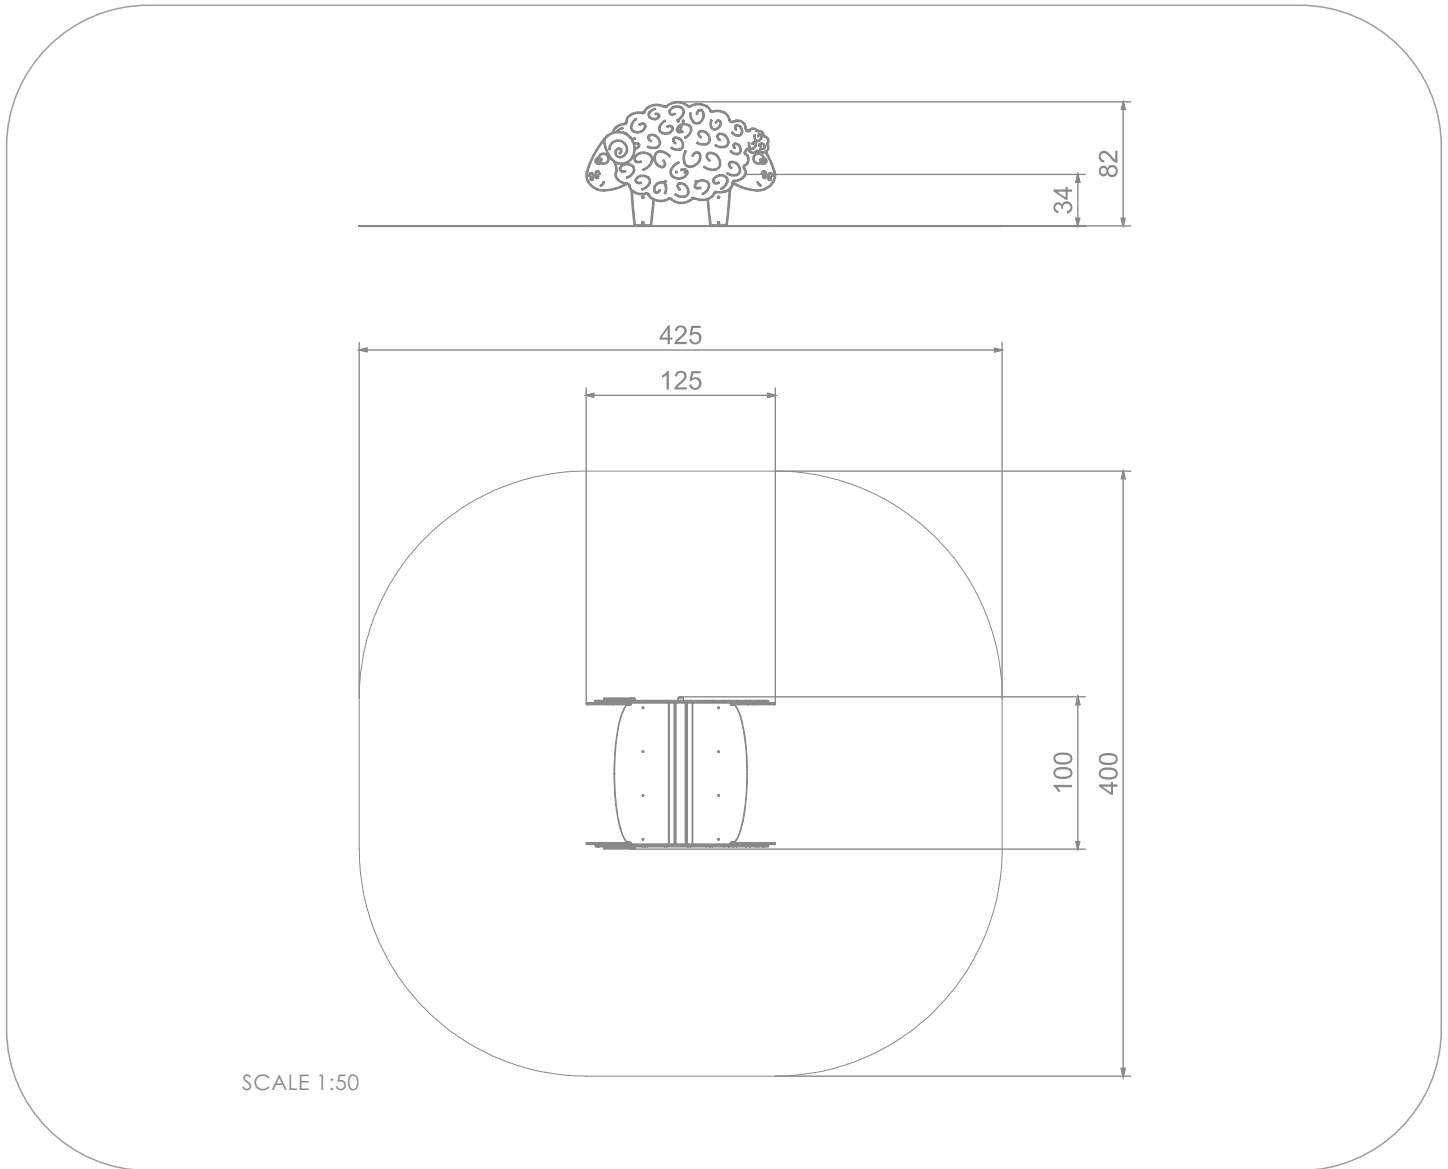

2019

SINGLE

SOCIALIZING

INFORMATION ABOUT THE PRODUCT

Dimensions	125 x 100 cm
Safety zone	425 x 400 cm
Safety zone area	16 m ²
Overall height	82 cm
Free fall height	34cm
Amount of users	2
Product complies with EN 1176-1:2017	YES
Availability of spare parts	YES
Age range	1-8

According to EN 1176-1:2017 norm, the product requires applying a safety surface according to the product's free fall height.

MATERIALS:

SOLID CONSTRUCTION
MADE OF BLACK STEEL
IS235JR, CLEANED THE
SANDBLASTING PROCESS

PLATES OF THE WALLS
MADE OF COLOURFUL
TRIPLE LAYERED 15 MM
HDPE POLYETHYLENE