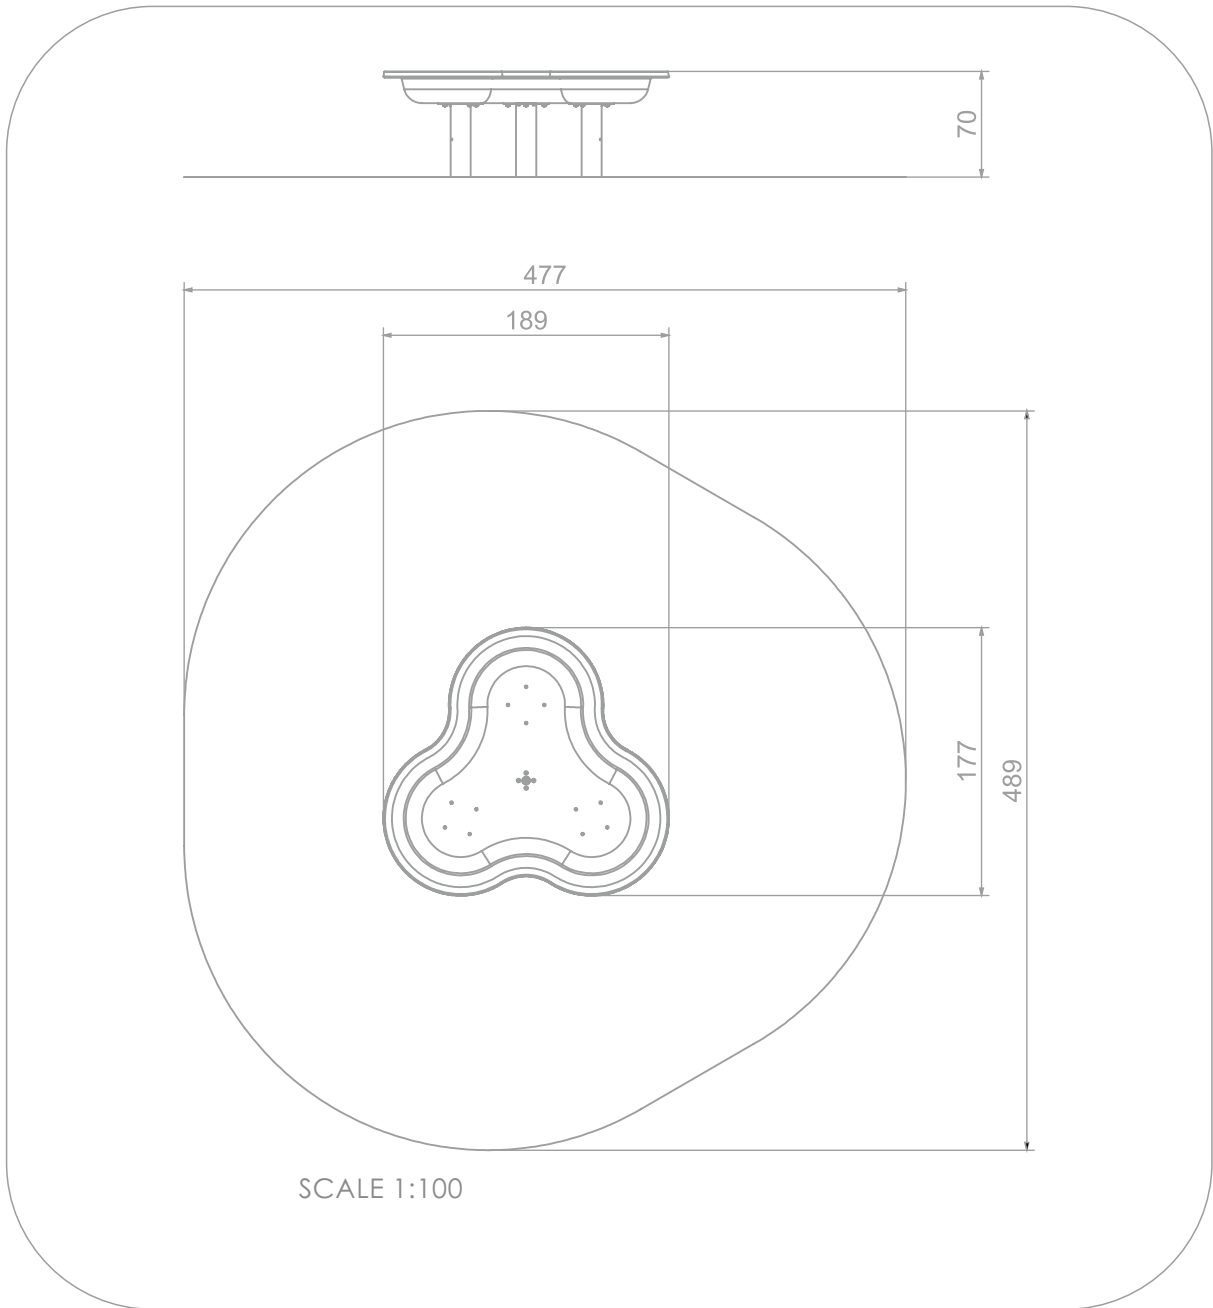

2027

SINGLE

SOCIALIZING

SAND
PLAYING

INFORMATION ABOUT THE PRODUCT

Dimensions	189 x 177 cm
Safety zone	489 x 477cm
Safety zone area	19 m ²
Overall height	70 cm
Free fall height	70 cm
Amount of users	3
Product complies with EN 1176-1:2017	YES
Availability of spare parts	YES
Age range	3-12

According to EN 1176-1:2017 norm, the product requires applying a safety surface according to the product's free fall height.

MATERIALS:

SOLID CONSTRUCTION
MADE OF BLACK STEEL
IS235JR, CLEANED THE
SANDBLASTING PROCESS

ELEMENT MADE OF
POLYESTER RESIN COATED
WITH A TOPCOAT LAYER-
UV RESISTANT.