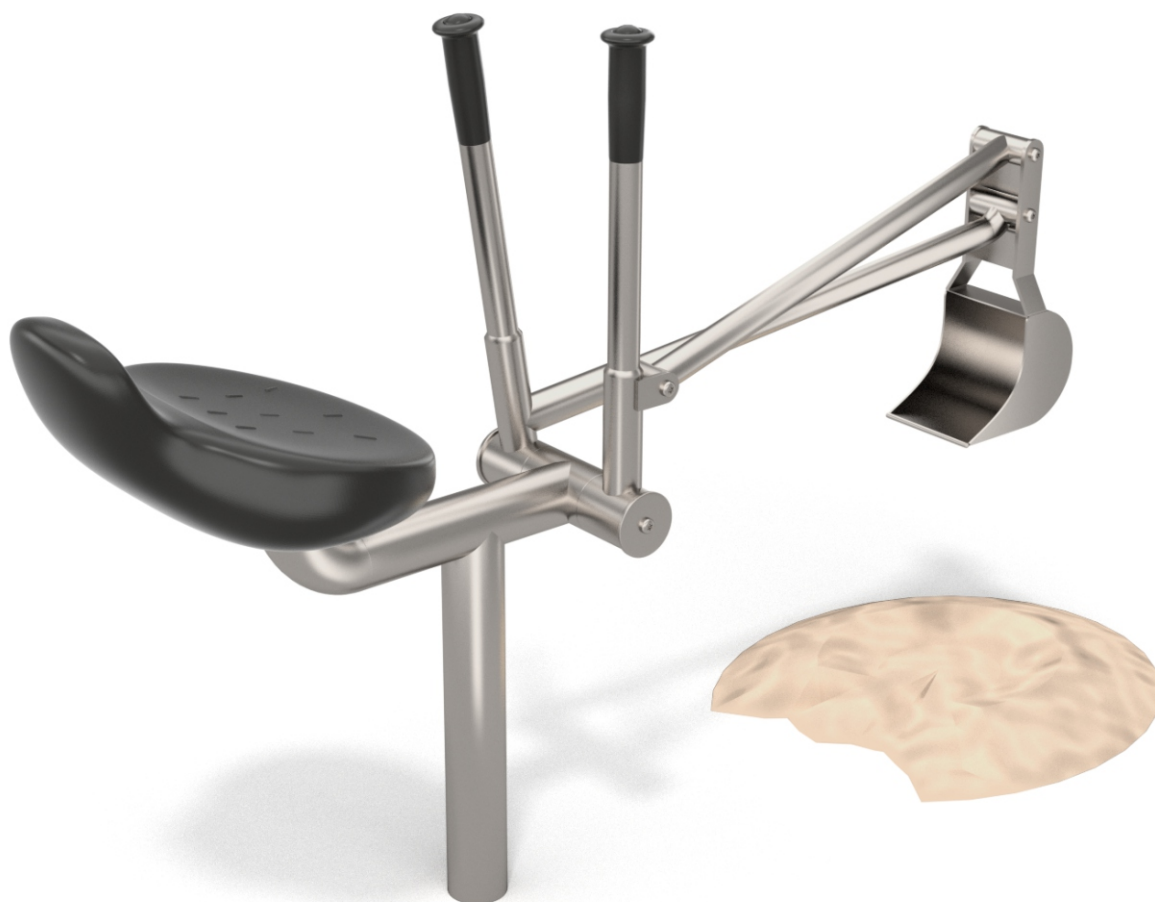

2035

SINGLE

SOCIALIZING

SAND
PLAYING

INFORMATION ABOUT THE PRODUCT

Dimensions	34 x 140 cm
Safety zone	550 x 550 cm
Safety zone area	24 m ²
Overall height	115 cm
Free fall height	50 cm
Amount of users	1
Product complies with PN-EN 1176-1:2017-12	YES
Availability of spare parts	YES
Age range	3-12
According to PN-EN 1176-1:2017-12 norm, the product requires applying a safety surface according to the product's free fall height.	

2035

SINGLE

SCALE 1:100

MATERIALS:

SOLID CONSTRUCTION
MADE OF STAINLESS STEEL
ASISI 304 TOTALLY