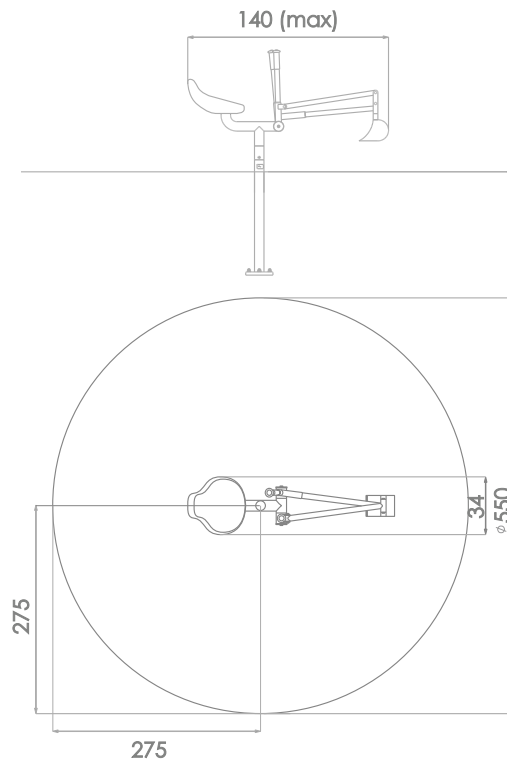

2035

SINGLE

SOCIALIZING

SAND
PLAYING

INFORMATION ABOUT THE PRODUCT

Dimensions	34 x 140 cm
Safety zone	550 x 550 cm
Safety zone area	24 m ²
Overall height	115 cm
Free fall height	50 cm
Amount of users	1
Product complies with PN-EN 1176-1:2017-12	YES
Availability of spare parts	YES
Age range	3-12
According to PN-EN 1176-1:2017-12 norm, the product requires applying a safety surface according to the product's free fall height.	

2035

SINGLE

SCALE 1:100

MATERIALS:

SOLID CONSTRUCTION
MADE OF STAINLESS STEEL
ASISI 304 TOTALLY