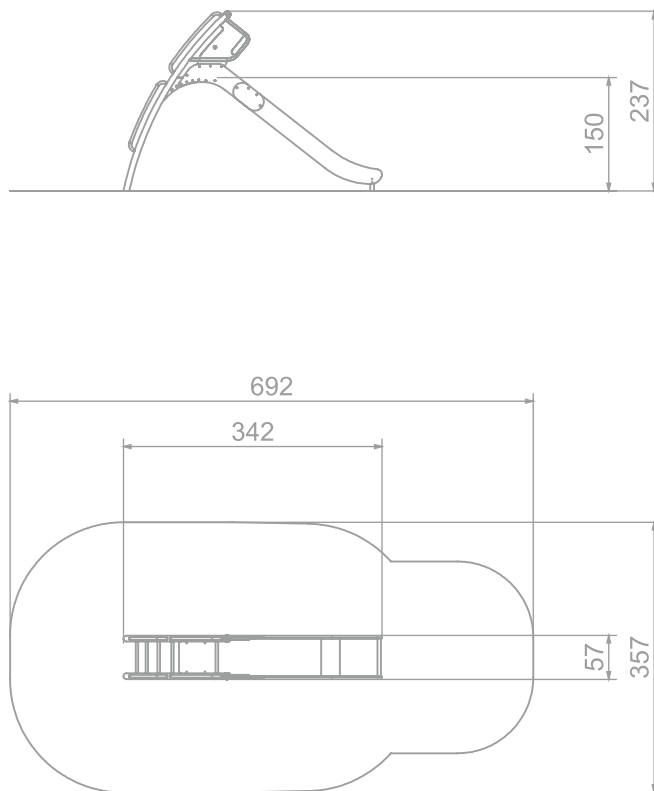

### INFORMATION ABOUT THE PRODUCT

Dimensions	342 x 57 cm
Safety zone	692 x 357 cm
Safety zone area	21 m <sup>2</sup>
Overall height	237 cm
Free fall height	150 cm
Amount of users	2
Product complies with PN-EN 1176-1:2017-12	YES
Availability of spare parts	YES
Age range	3-12
According to PN-EN 1176-1:2017-12 norm, the product requires applying a safety surface according to the product's free fall height.	

# SINGLE

SCALE 1:100