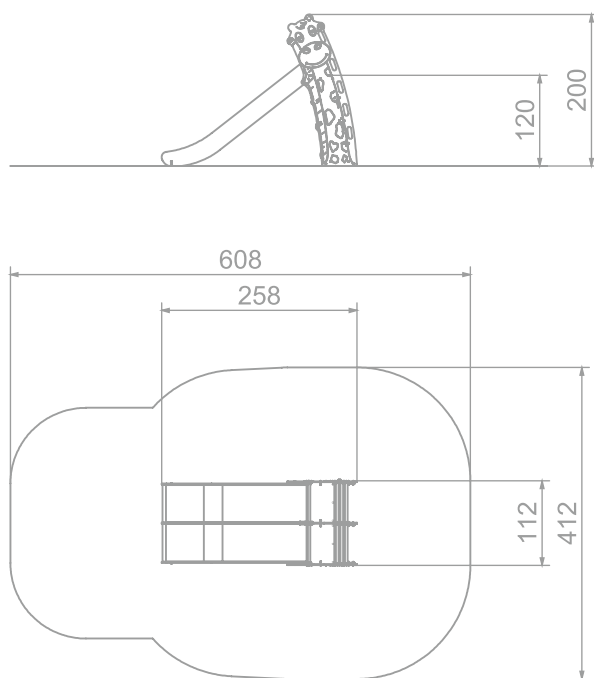

2903

SINGLE

INFORMATION ABOUT THE PRODUCT

| | |
|---|-------------------|
| Dimensions | 258 x 112 cm |
| Safety zone | 608 x 412 cm |
| Safety zone area | 22 m ² |
| Overall height | 200 cm |
| Free fall height | 120 cm |
| Amount of users | 4 |
| Product complies with PN-EN 1176-1:2017-12 | YES |
| Availability of spare parts | YES |
| Age range | 3-12 |
| According to PN-EN 1176-1:2017-12 norm, the product requires applying a safety surface according to the product's free fall height. | |

2903

SINGLE

SCALE 1:100

MATERIALS:

SLIDES MADE OF STAINLESS STEEL AISI304
SLIDE PANELS MADE OF HDPE POLYETHYLENE

ELEMENTS CONSTRUCTION MADE OF STAINLESS STEEL AISI 304 TOTALLY

PLATES OF THE WALLS MADE OF COLOURFUL 13 MM HPL