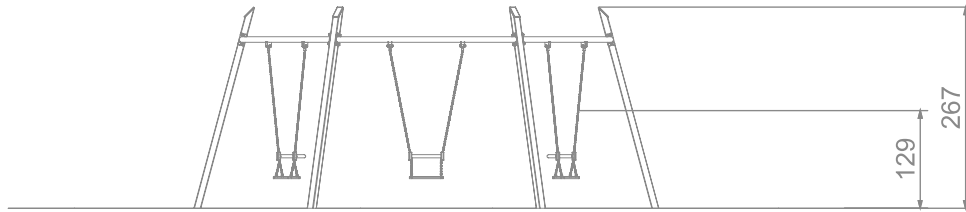

3012

SINGLE

SOCIALIZING

SWINGING

INFORMATION ABOUT THE PRODUCT

Dimensions	537 x 615 cm
Safety zone	1176 x 1106 cm
Safety zone area	54 m ²
Overall height	267 cm
Free fall height	129 cm
Amount of users	6
Product complies with EN 1176-1:2017-12	YES
Availability of spare parts	YES
Age range	1-12

According to EN 1176-1:2017-12 norm, the product requires applying a safety surface according to the product's free fall height.

3012

SINGLE

MATERIALS:

SOLID CONSTRUCTION MADE OF BLACK STEEL IS235JR, CLEANED THE SANDBLASTING PROCESS