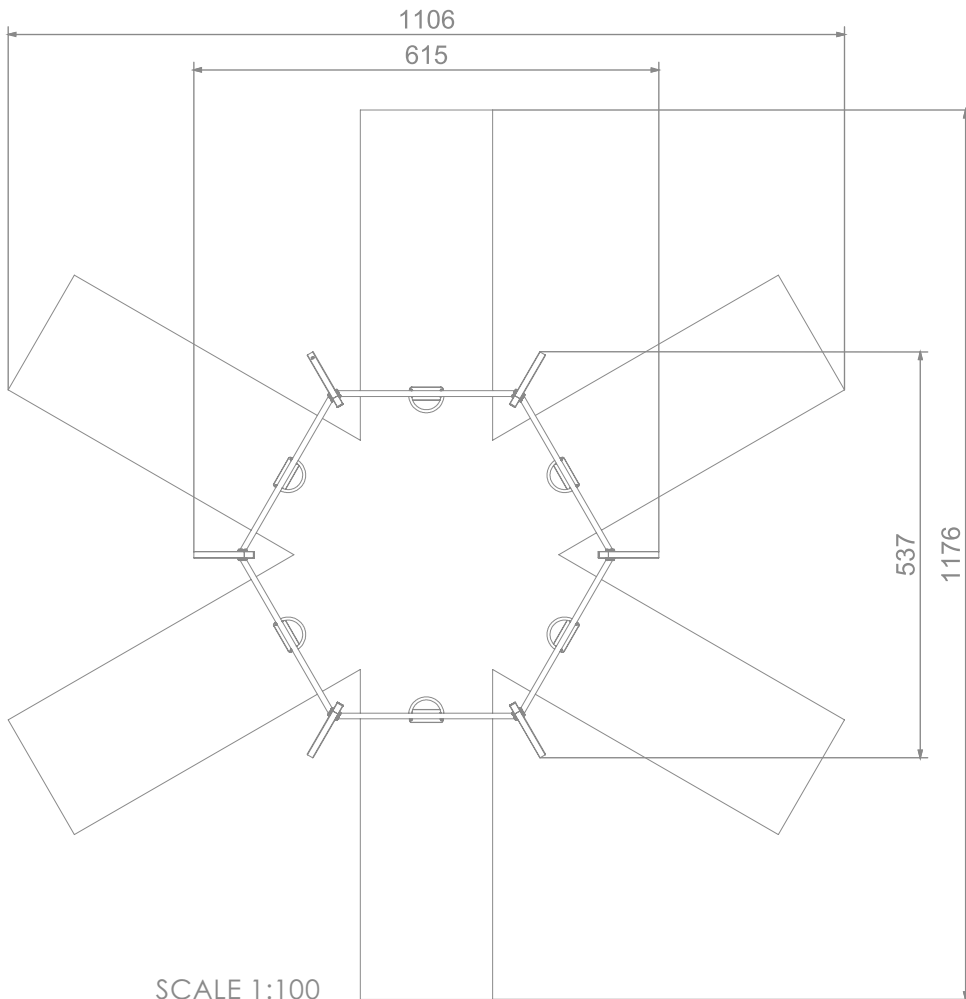

3012

SINGLE

SOCIALIZING

SWINGING

INFORMATION ABOUT THE PRODUCT

Dimensions	537 x 615 cm
Safety zone	1176 x 1106 cm
Safety zone area	54 m ²
Overall height	267 cm
Free fall height	129 cm
Amount of users	6
Product complies with EN 1176-1:2017-12	YES
Availability of spare parts	YES
Age range	1-12

According to EN 1176-1:2017-12 norm, the product requires applying a safety surface according to the product's free fall height.

3012

SINGLE

MATERIALS:

SOLID CONSTRUCTION MADE OF BLACK STEEL IS235JR, CLEANED THE SANDBLASTING PROCESS

SAFETY SEAT MADE OF ALUMINUM AND STAINLESS STEEL COVERED WITH SOFT POLYURETHANE