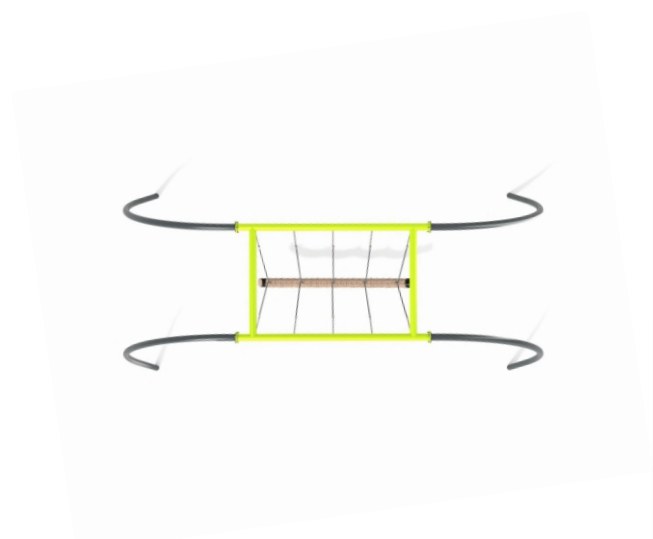

3014

SINGLE

SOCIALIZING

SWINGING

INFORMATION ABOUT THE PRODUCT

Dimensions	631 x 297 cm
Safety zone	990 x 175 cm
Safety zone area	18 m ²
Overall height	265 cm
Free fall height	151 cm
Amount of users	4
Product complies with EN 1176-1:2017	YES
Availability of spare parts	YES
Age range	3-12
<small>According to EN 1176-1:2017 norm, the product requires applying a safety surface according to the product's free fall height.</small>	

3014

SINGLE

MATERIALS:

SOLID CONSTRUCTION
MADE OF BLACK STEEL
S235JR, CLEANED THE
SANDBLASTING PROCESS

SWINGS, SLINGS WITH DOUBLE
BEARINGS MADE OF STAINLESS
STEEL

ROPE FI. 140 MM HANGED
ON ROPES FI. 16 MM,
STAINLESS FITTINGS