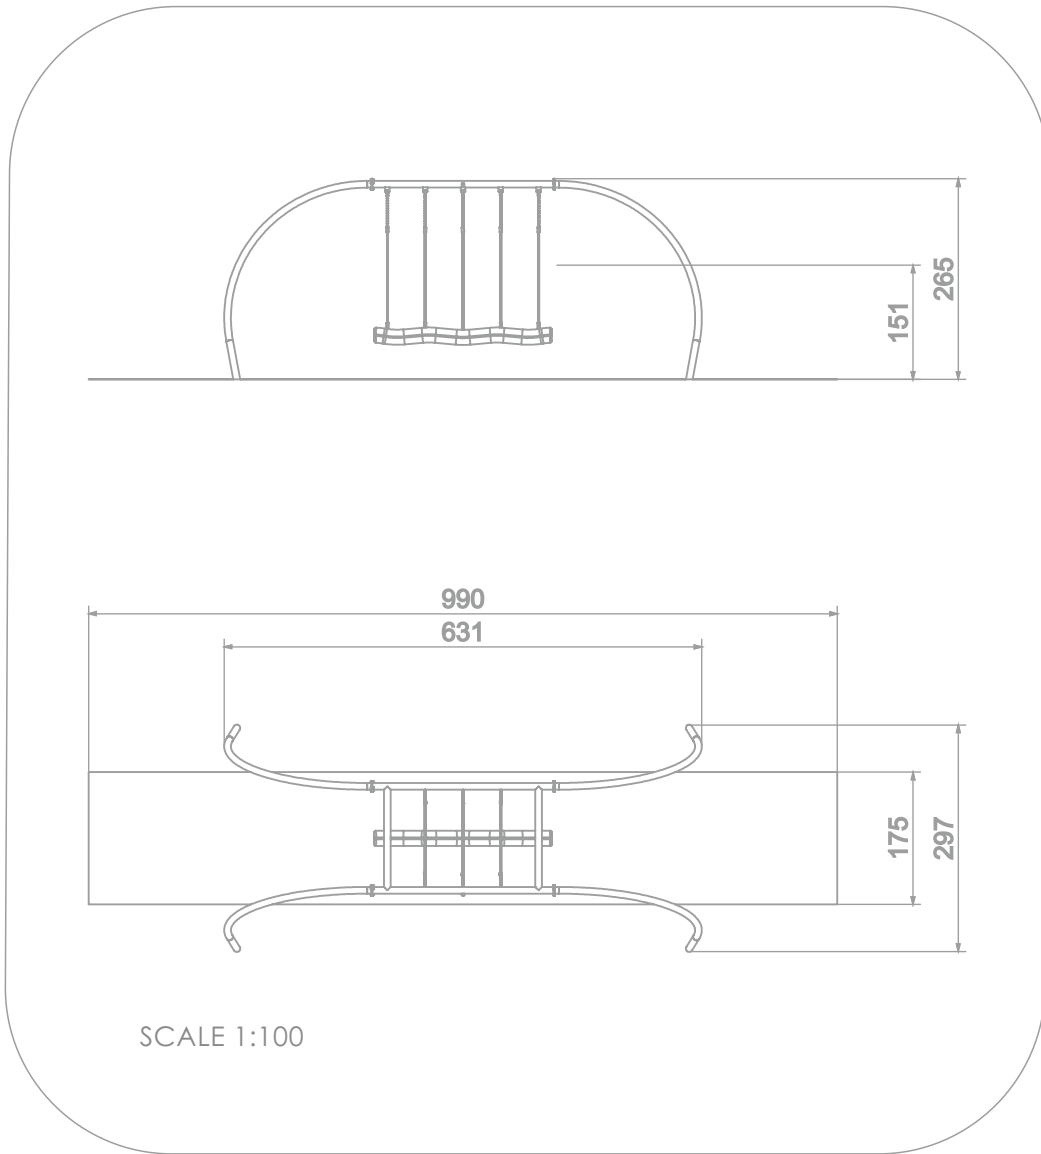

3014

SINGLE

SOCIALIZING

SWINGING

INFORMATION ABOUT THE PRODUCT

Dimensions	631 x 297 cm
Safety zone	990 x 175 cm
Safety zone area	18 m ²
Overall height	265 cm
Free fall height	151 cm
Amount of users	4
Product complies with EN 1176-1:2017	YES
Availability of spare parts	YES
Age range	3-12
<small>According to EN 1176-1:2017 norm, the product requires applying a safety surface according to the product's free fall height.</small>	

3014

SINGLE

MATERIALS:

SOLID CONSTRUCTION
MADE OF BLACK STEEL
S235JR, CLEANED THE
SANDBLASTING PROCESS

SWINGS, SLINGS WITH DOUBLE
BEARINGS MADE OF STAINLESS
STEEL

ROPE FI. 140 MM HANGED
ON ROPES FI. 16 MM,
STAINLESS FITTINGS