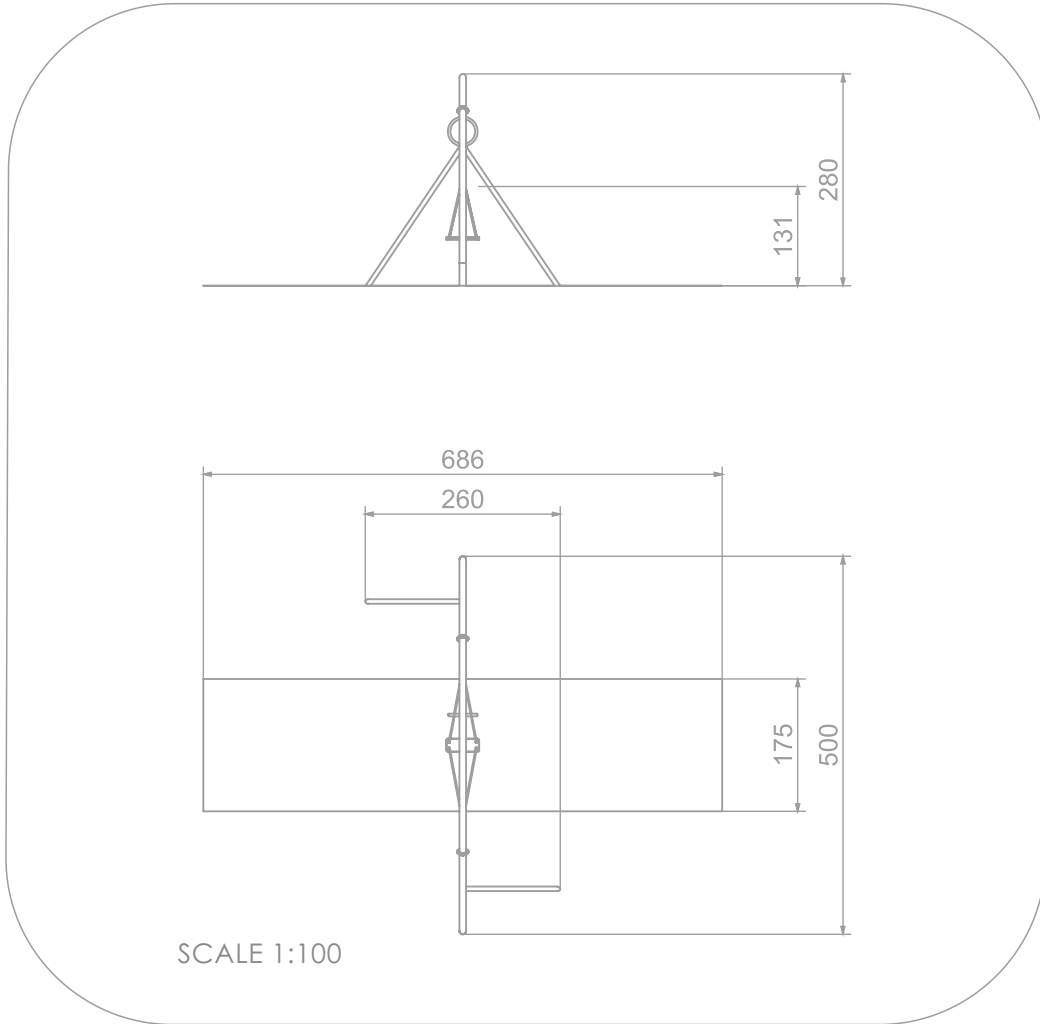

3017

SINGLE

SOCIALIZING

SWINGING

INFORMATION ABOUT THE PRODUCT

Dimensions	260 x 500 cm
Safety zone	686 x 175 cm
Safety zone area	13 m ²
Overall height	280 cm
Free fall height	131 cm
Amount of users	1
Product complies with EN 1176-1:2017	YES
Availability of spare parts	YES
Age range	3-14
<small>According to EN 1176-1:2017 norm, the product requires applying a safety surface according to the product's free fall height.</small>	

3017

SINGLE

MATERIALS:

SOLID CONSTRUCTION
MADE OF BLACK STEEL
IS235JR, CLEANED THE
SANDBLASTING PROCESS

SWING SLINGS, WITH
DOUBLE BEARINGS

THE SEATS ARE MADE WITH
AN ALUMINUM
CONSTRUCTION COVERED
WITH A SOFT EPDM RUBBER