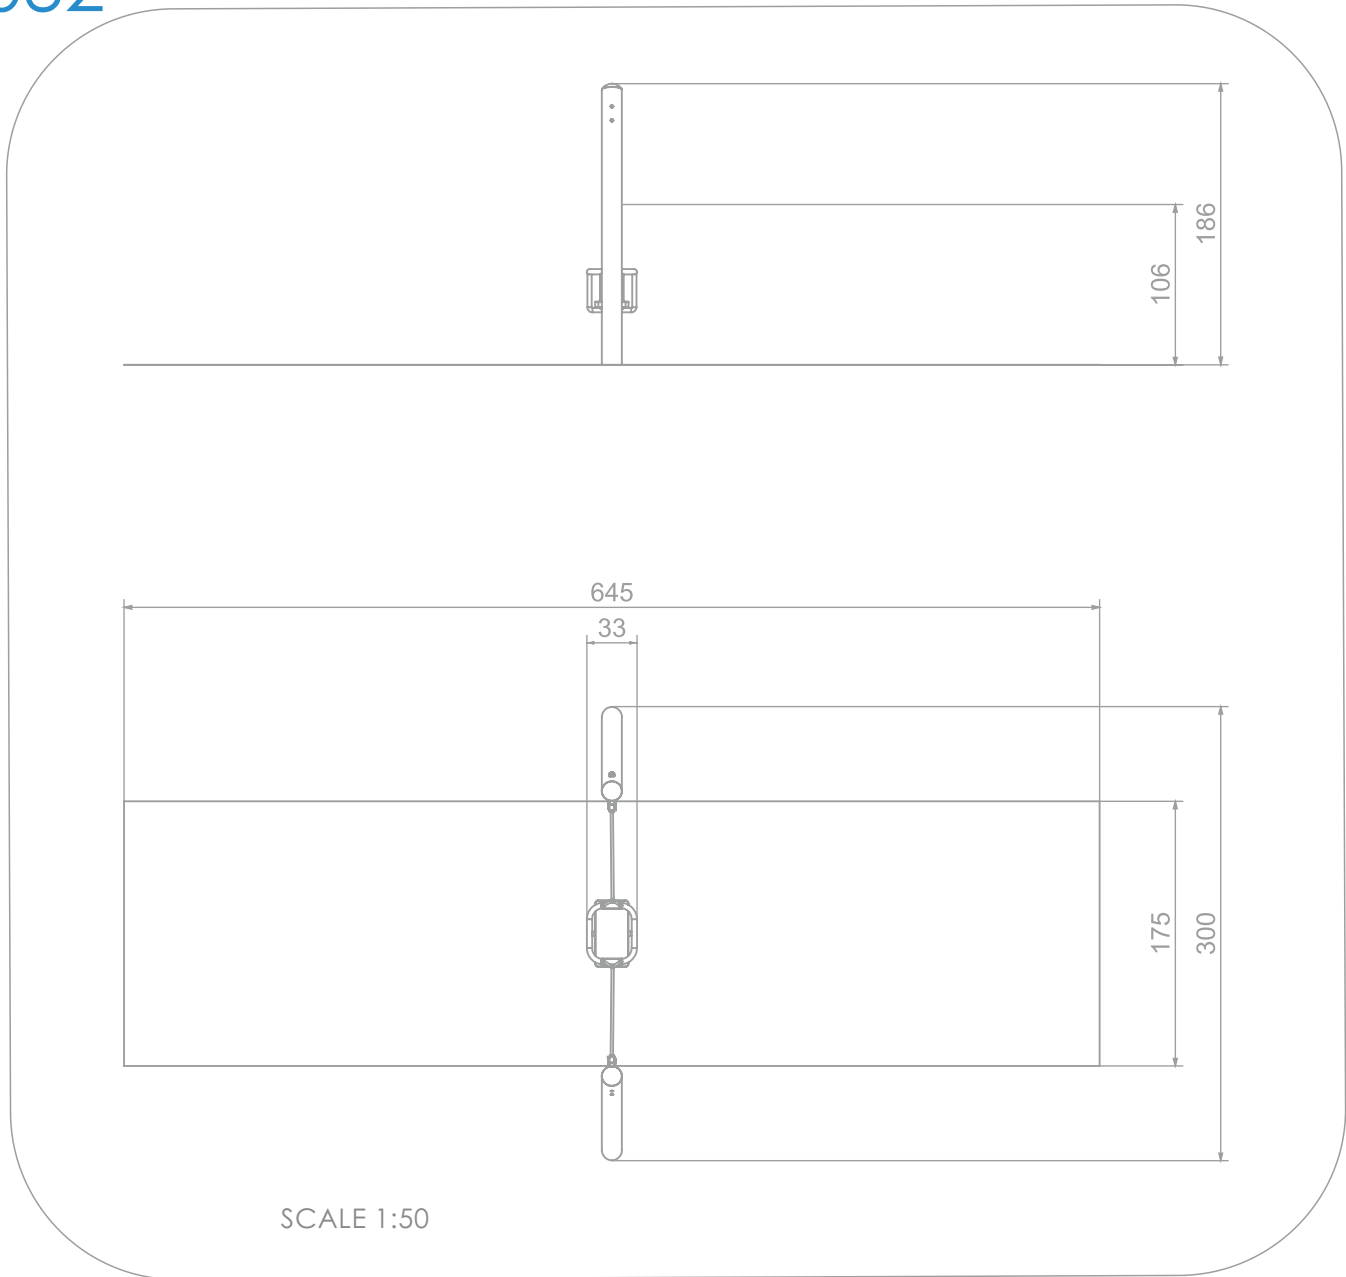

3032

SINGLE

SOCIALIZING

INFORMATION ABOUT THE PRODUCT

Dimensions	33 x 300 cm
Safety zone	645 x 175 cm
Safety zone area	12 m ²
Overall height	186 cm
Free fall height	106 cm
Amount of users	1
Product complies with EN 1176-1:2017-12	YES
Availability of spare parts	YES
Age range	1-4

According to EN 1176-1:2017-12 norm, the product requires applying a safety surface according to the product's free fall height.

3032

SINGLE

MATERIALS:

SOLID CONSTRUCTION
MADE OF BLACK STEEL
IS235JR, CLEANED THE
SANDBLASTING PROCESS

SAFETY SEAT MADE OF
ALUMINUM AND STAINLESS
STEEL COVERED WITH SOFT
POLYURETHANE