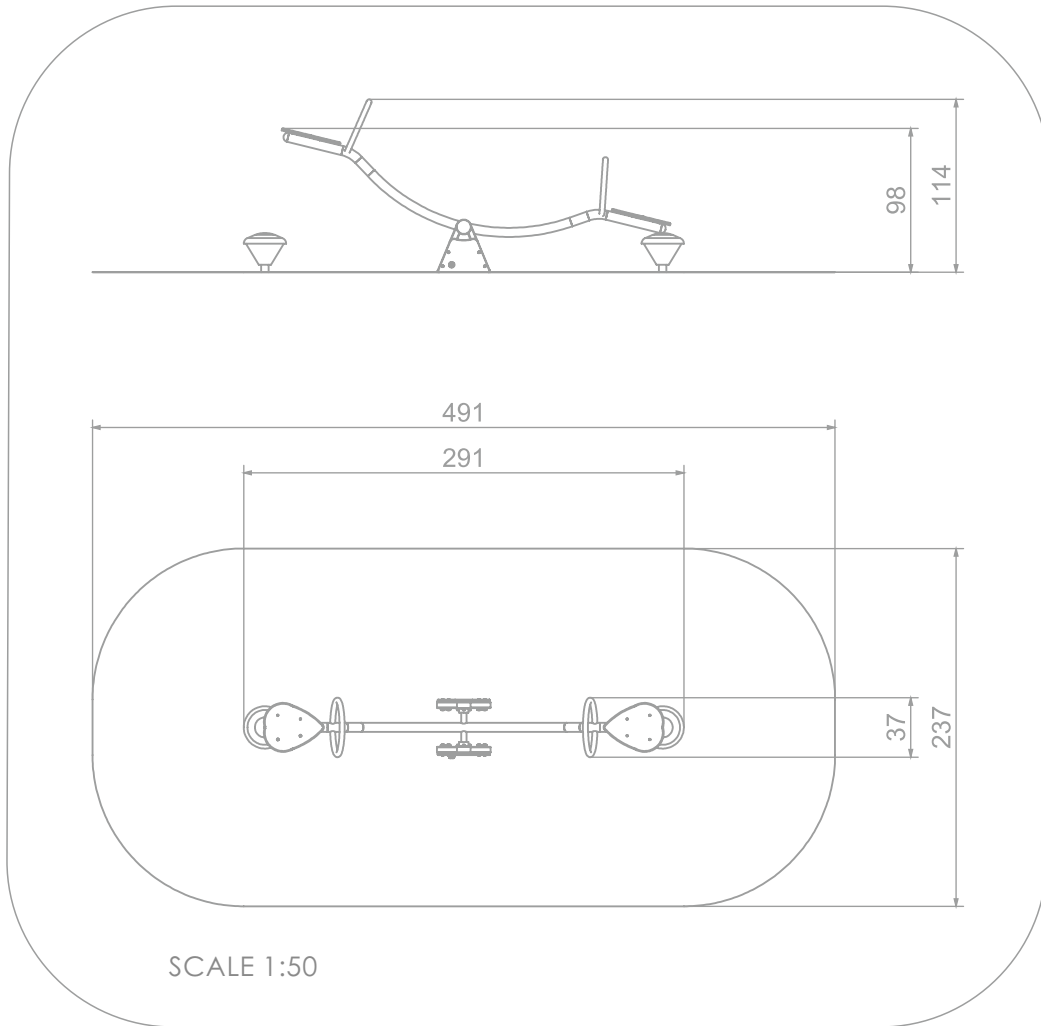

4001

SINGLE