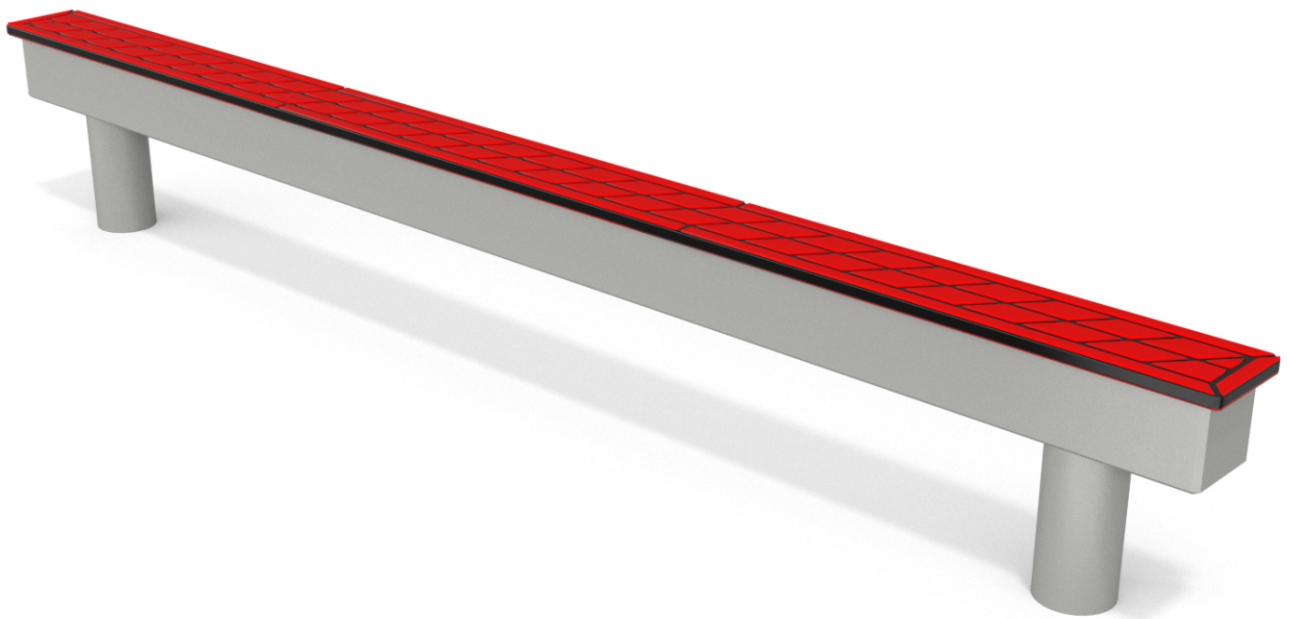

4013

SINGLE

INFORMATION ABOUT THE PRODUCT

Dimensions	12 x 203 cm
Safety zone	312 x 503 cm
Free space	14 m ²
Overall height	30 cm
Free fall height	30 cm
Amount of users	4
Product complies with PN-EN 1176-1:2017	YES
Availability of spare parts	YES
Age range	3-12
According to PN-EN 1176-1:2017 norm, the product requires applying a safety surface according to the product's free fall height.	

4013

SINGLE

MATERIALS:

SOLID CONSTRUCTION
MADE OF STAINLESS STEEL
ASISI 304

PLATES OF THE WALLS AND
PLATFOMRS MADE OF
COLOURFUL 13 MM HPL