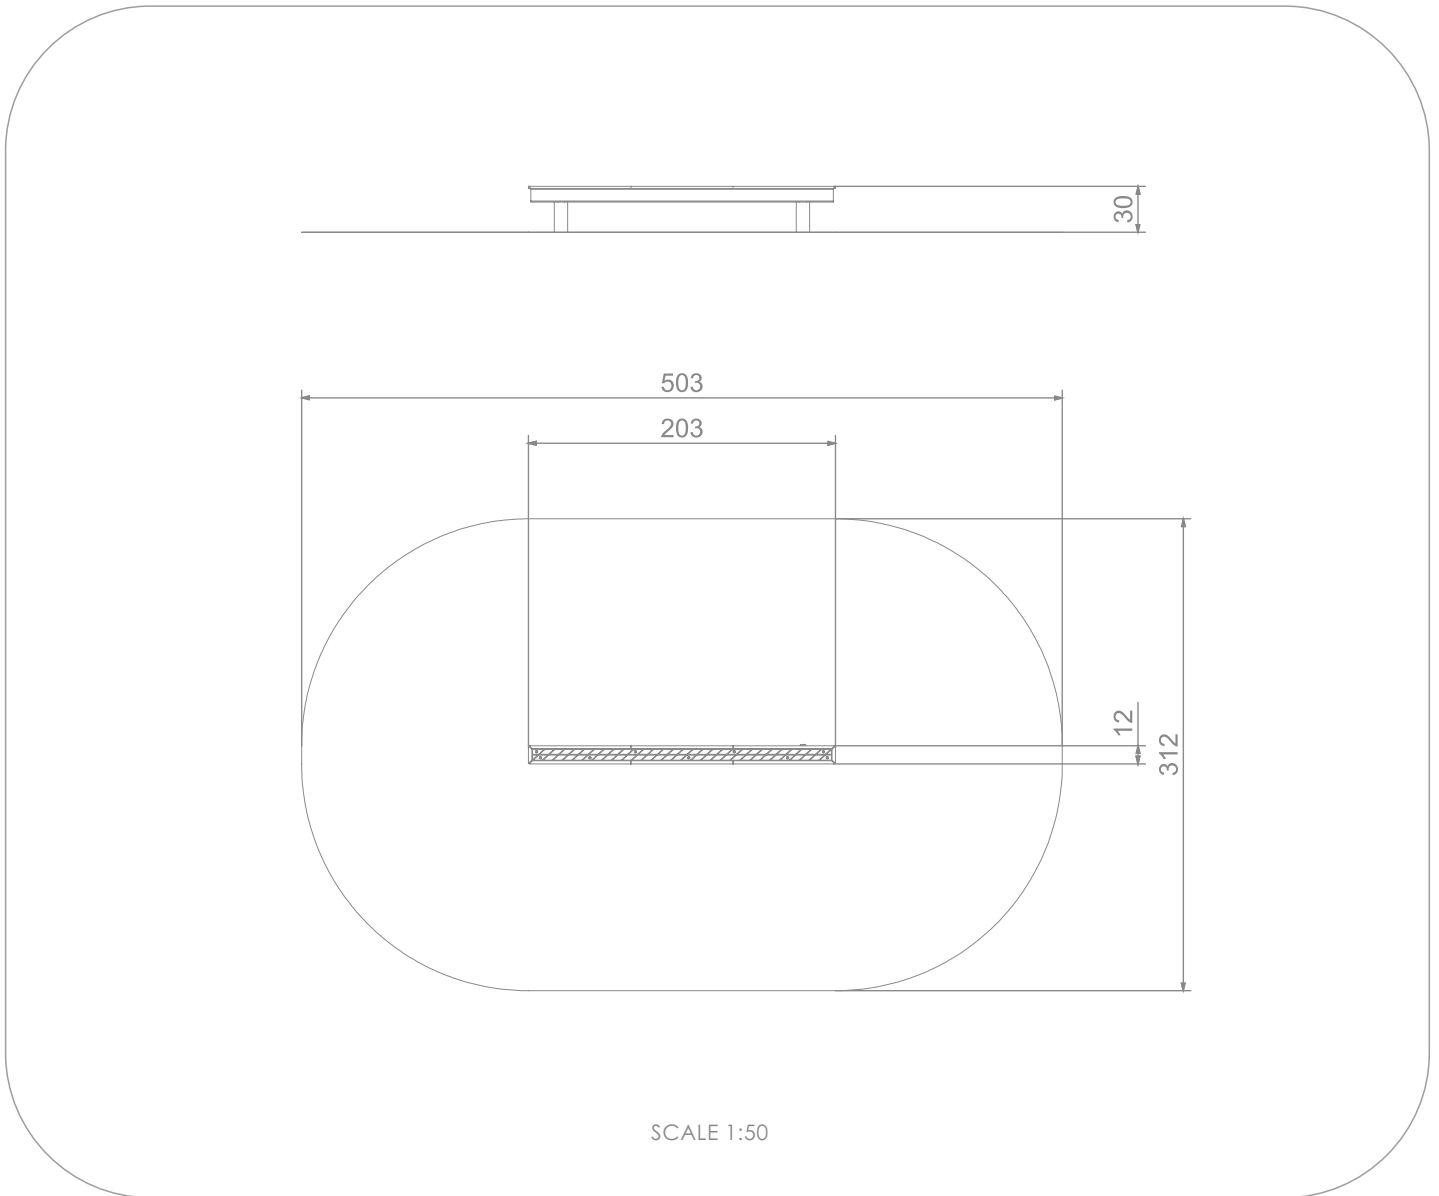

4013

SINGLE

INFORMATION ABOUT THE PRODUCT

Dimensions	12 x 203 cm
Safety zone	312 x 503 cm
Free space	14 m ²
Overall height	30 cm
Free fall height	30 cm
Amount of users	4
Product complies with PN-EN 1176-1:2017	YES
Availability of spare parts	YES
Age range	3-12
According to PN-EN 1176-1:2017 norm, the product requires applying a safety surface according to the product's free fall height.	

4013

SINGLE

MATERIALS:

SOLID CONSTRUCTION
MADE OF STAINLESS STEEL
ASISI 304

PLATES OF THE WALLS AND
PLATFOMRS MADE OF
COLOURFUL 13 MM HPL