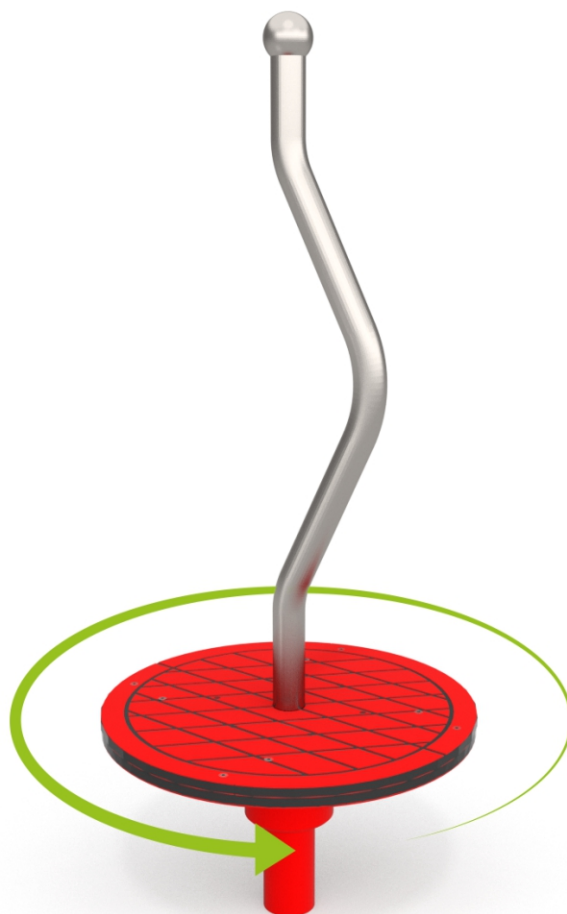

# 4014

## INFORMATION ABOUT THE PRODUCT

Dimensions:	50 x 50 cm
Safety zone:	350 x 350 cm
Safety zone area	10 m <sup>2</sup>
Overall height	117 cm
Free fall height	29 cm
Amount of users	1
Product complies with EN 1176-1:2017-12	YES
Availability of spare parts	YES
Age range	3-12
According to PN-EN 1176-1:2017-12 norm, the product requires applying a safety surface according to the product's free fall height.	

# SINGLE

SCALE 1:50

## MATERIALS:

SOLID CONSTRUCTION  
MADE OF BLACK STEEL  
IS235JR, CLEANED THE  
SANDBLASTING PROCESS

PLATES OF THE WALLS AND  
PLATFOMRS MADE OF  
COLOURFUL 13 MM HPL