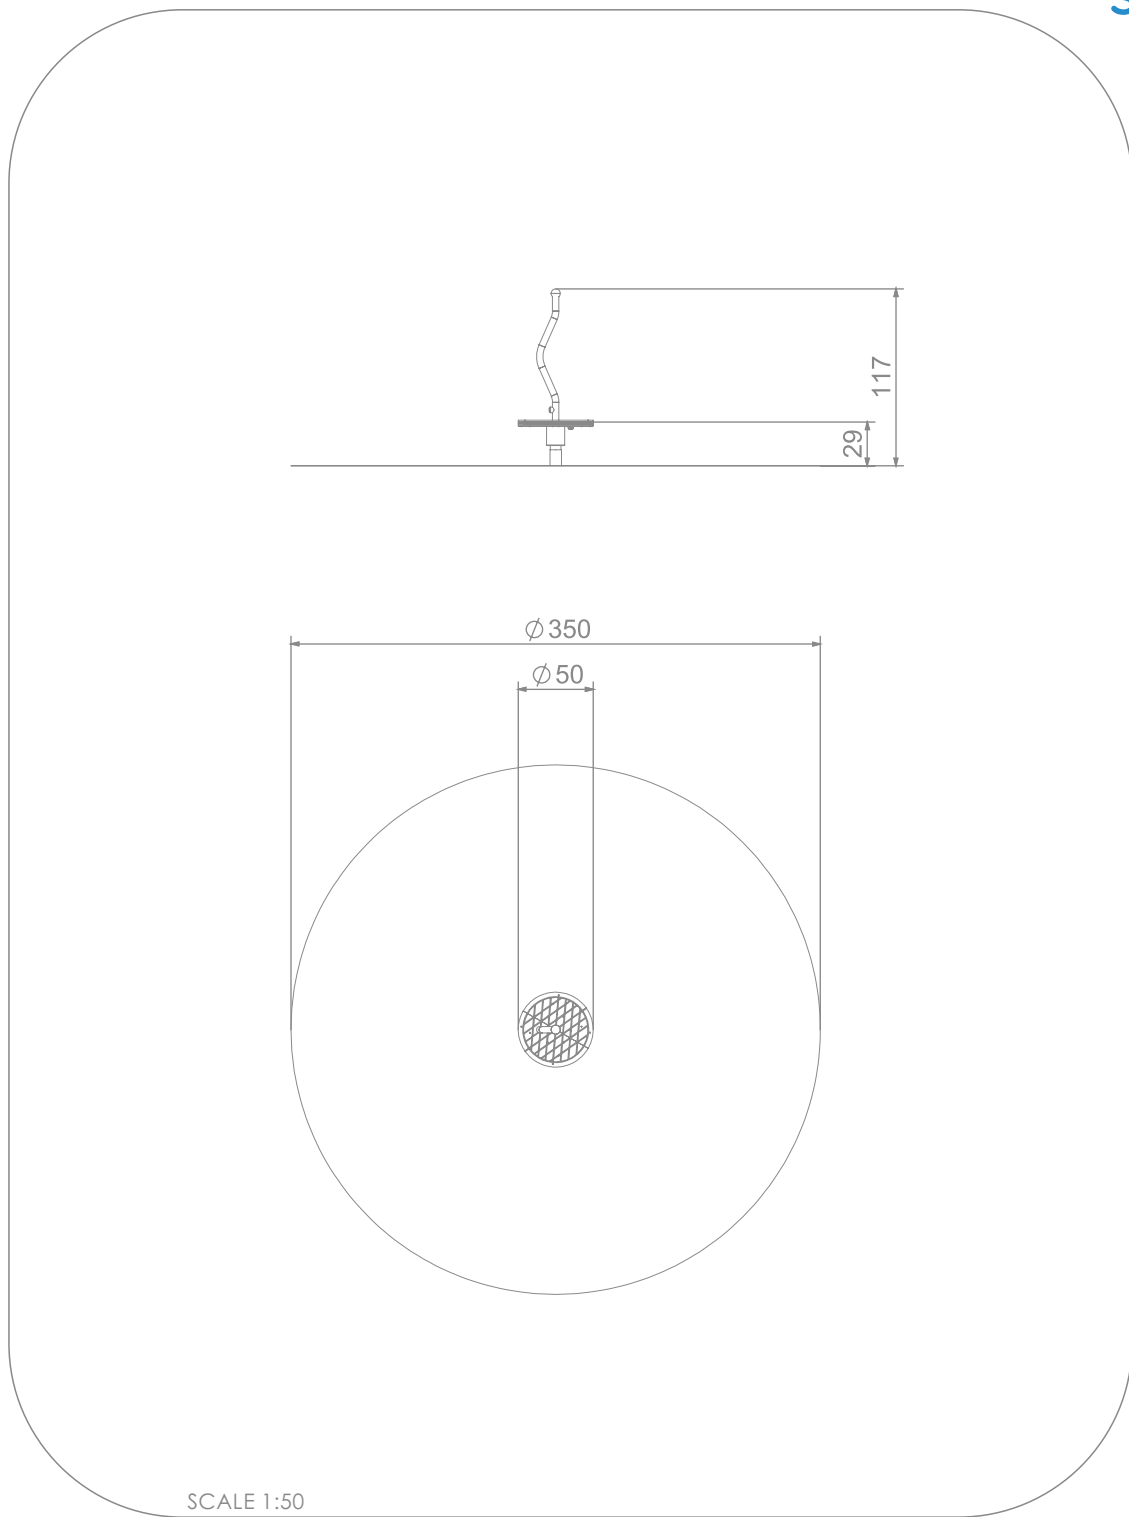

## INFORMATION ABOUT THE PRODUCT

Dimensions:	50 x 50 cm
Safety zone:	350 x 350 cm
Safety zone area	10 m <sup>2</sup>
Overall height	117 cm
Free fall height	29 cm
Amount of users	1
Product complies with EN 1176-1:2017-12	YES
Availability of spare parts	YES
Age range	3-12
According to PN-EN 1176-1:2017-12 norm, the product requires applying a safety surface according to the product's free fall height.	

# SINGLE

SCALE 1:50

## MATERIALS:

SOLID CONSTRUCTION  
MADE OF BLACK STEEL  
IS235JR, CLEANED THE  
SANDBLASTING PROCESS

PLATES OF THE WALLS AND  
PLATFOMRS MADE OF  
COLOURFUL 13 MM HPL