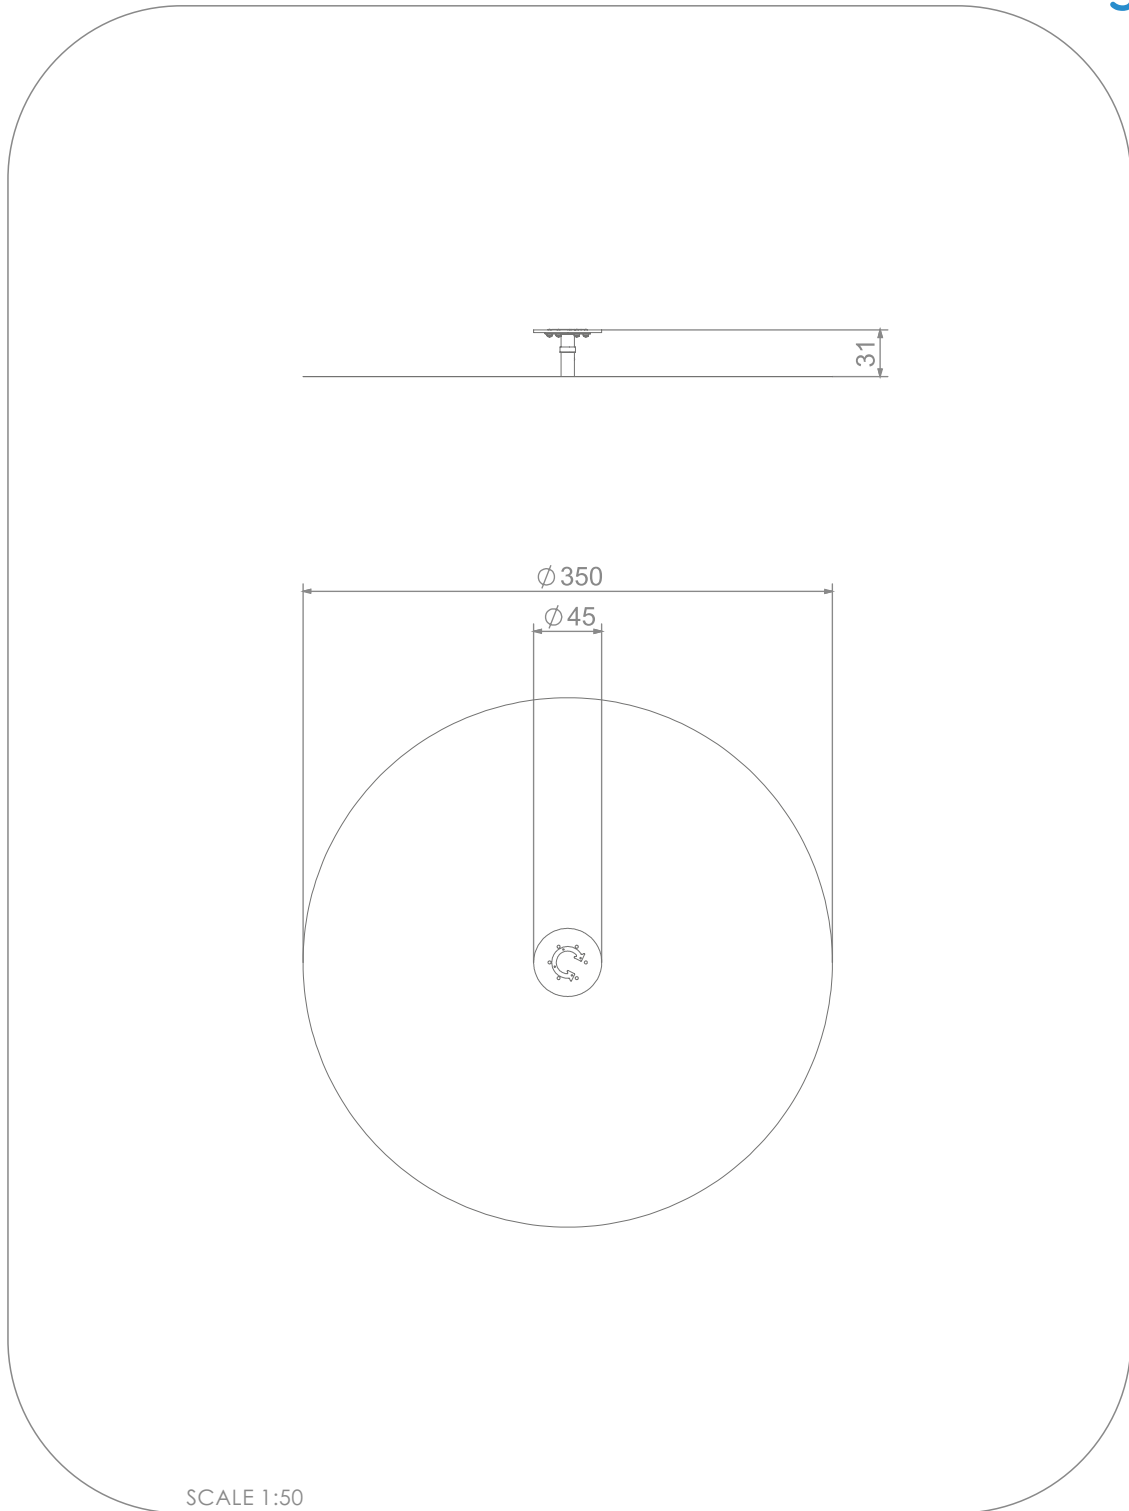

4015

SINGLE

SOCIALIZING

INFORMATION ABOUT THE PRODUCT

Dimensions:	45 x 45 cm
Safety zone:	350 x 350 cm
Safety zone area	9 m ²
Overall height	31 cm
Free fall height	31 cm
Amount of users	1
Product complies with EN 1176-1:2017-12	YES
Availability of spare parts	YES
Age range	1-12
According to PN-EN 1176-1:2017-12 norm, the product requires applying a safety surface according to the product's free fall height.	

4015

SINGLE

MATERIALS:

SOLID CONSTRUCTION
MADE OF BLACK STEEL
IS235JR, CLEANED THE
SANDBLASTING PROCESS

PLATES OF THE WALLS MADE
OF COLORFUL TRIPLE
LAYERED 18 MM HDPE
POLYETHYLENE