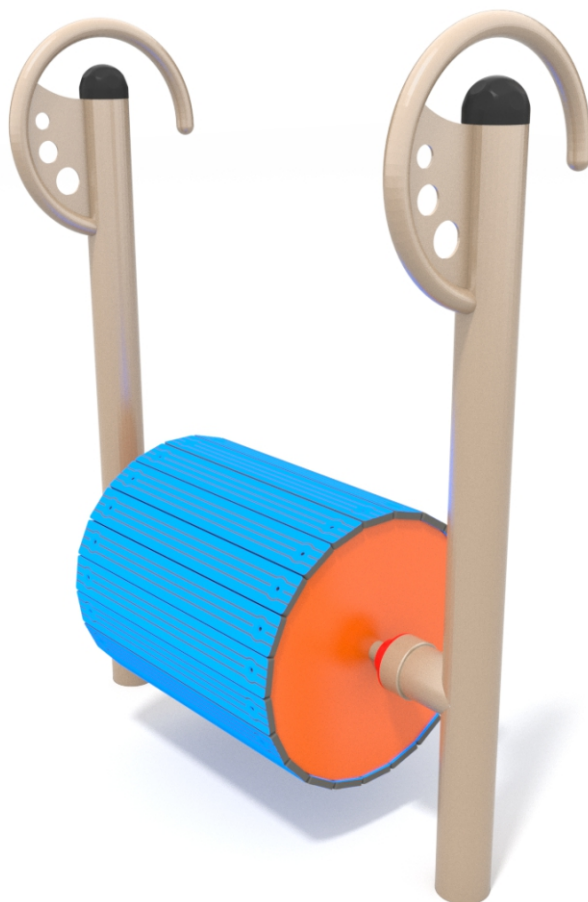

# 4021

### INFORMATION ABOUT THE PRODUCT

Dimensions:	105 x 49 cm
Safety zone:	405 x 349 cm
Safety zone area	12 m <sup>2</sup>
Overall height	133 cm
Free fall height	58 cm
Amount of users	1
Product complies with EN 1176-1:2017	YES
Availability of spare parts	YES
Age range	3-12
According to PN-EN 1176-1:2017 norm, the product requires applying a safety surface according to the product's free fall height.	

## MATERIALS:

SOLID CONSTRUCTION  
MADE OF BLACK STEEL  
IS235JR. CLEANED THE  
SANDBLASTING PROCESS

PLATES OF THE WALLS AND  
PLATFOMRS MADE OF  
COLOURFUL 13 MM HPL