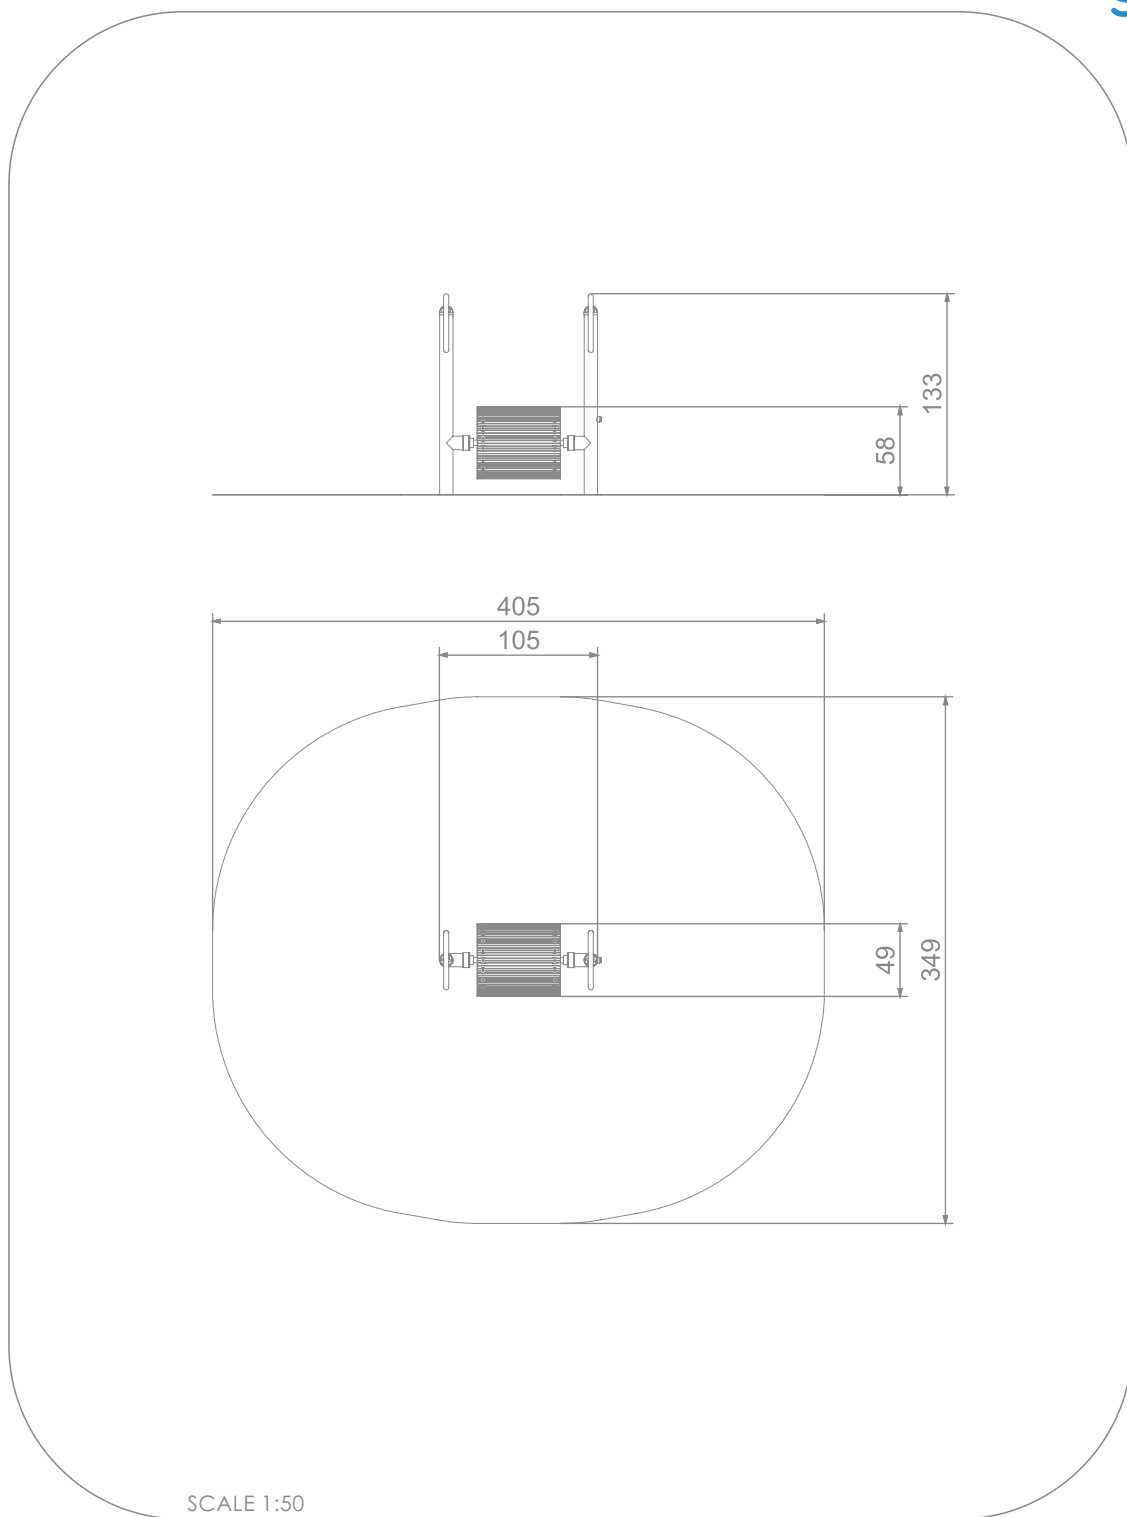

4021

SINGLE

MATERIALS:

SOLID CONSTRUCTION
MADE OF BLACK STEEL
IS235JR. CLEANED THE
SANDBLASTING PROCESS

PLATES OF THE WALLS AND
PLATFOMRS MADE OF
COLOURFUL 13 MM HPL