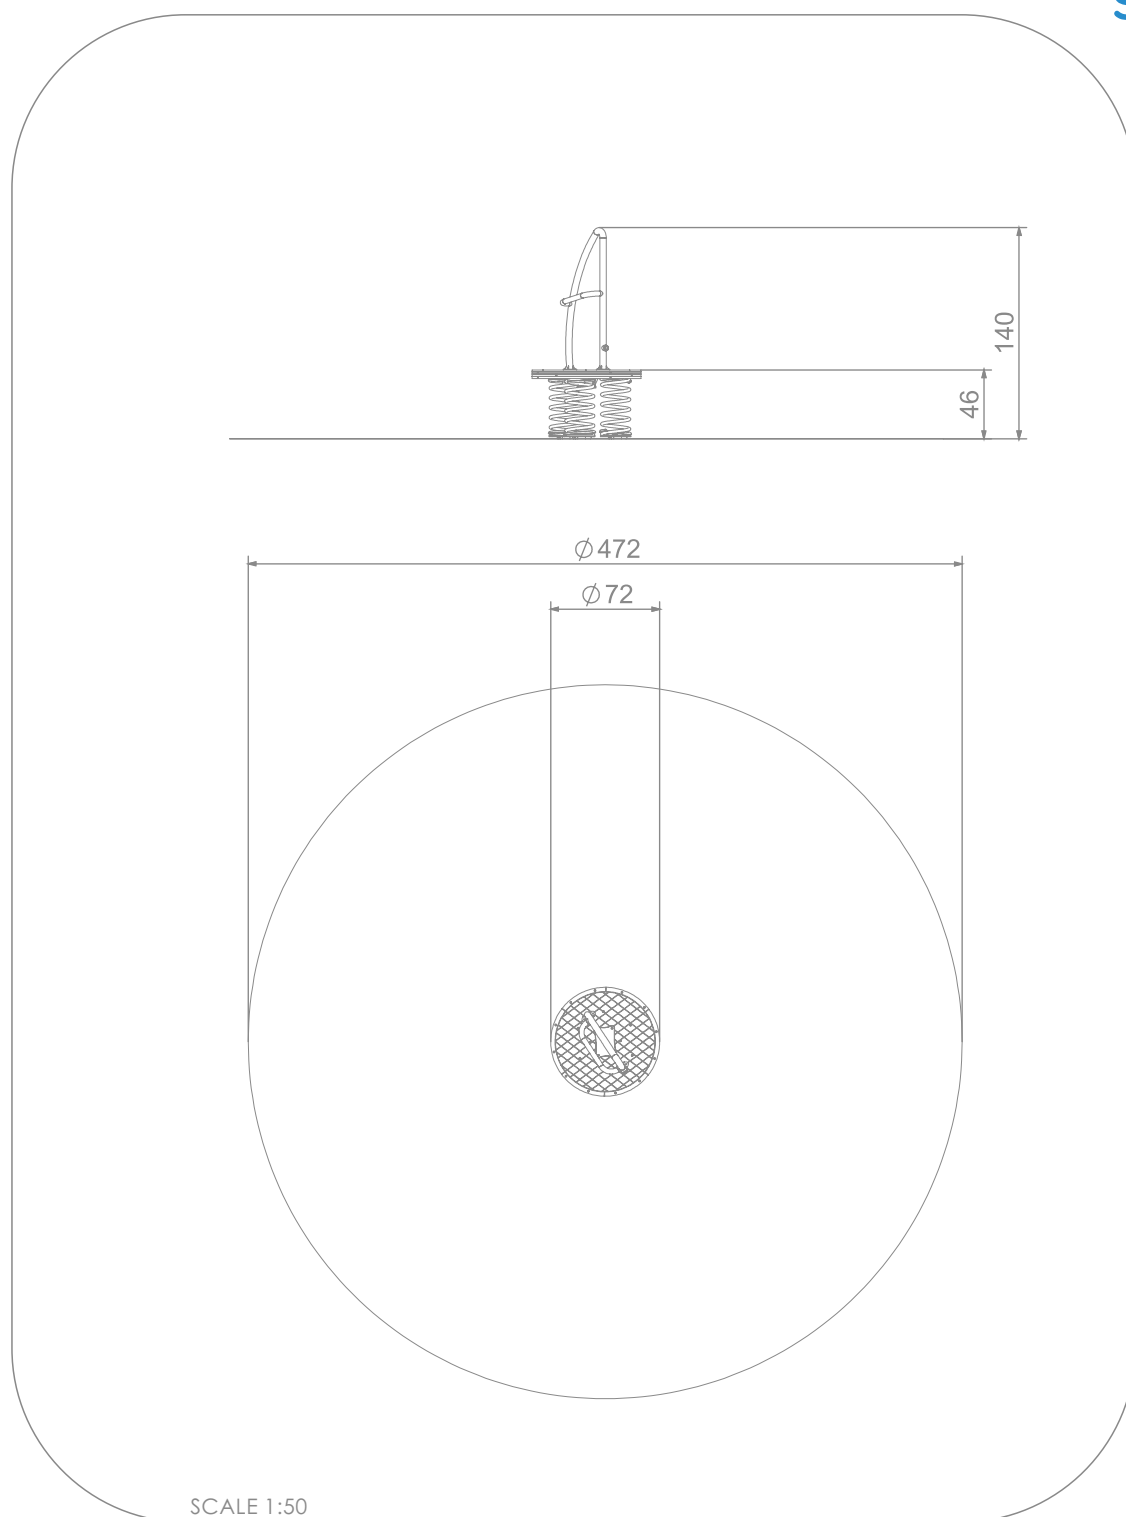

4022

SINGLE

SOCIALIZING

INFORMATION ABOUT THE PRODUCT

Dimensions:	72 x 72 cm
Safety zone:	472 x 472 cm
Safety zone area	18 m ²
Overall height	140 cm
Free fall height	46 cm
Amount of users	2
Product complies with EN 1176-1:2017-12	YES
Availability of spare parts	YES
Age range	3-12
According to PN-EN 1176-1:2017-12 norm, the product requires applying a safety surface according to the product's free fall height.	

4022

SINGLE

SCALE 1:50

MATERIALS:

ELEMENTS CONSTRUCTION MADE OF STAINLESS STEEL AISI 304	PLATES OF THE WALLS AND PLATFORMS MADE OF COLOURFUL 13 MM HPL	PLATES OF THE WALLS MADE OF COLOURFUL TRIPLE LAYERED 15 MM HDPE POLYETHYLENE	SPRING STEEL DIAMETER 200 MM
