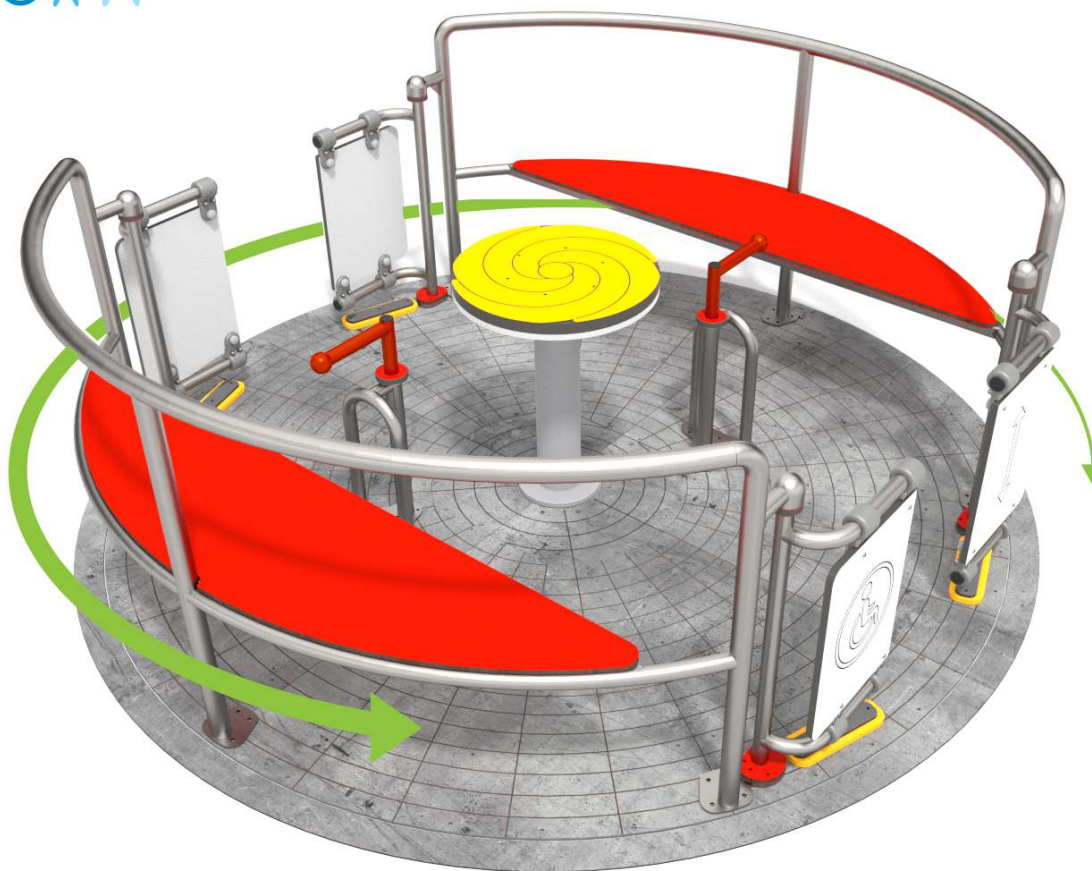

4024

SINGLE

SOCIALIZING

INFORMATION ABOUT THE PRODUCT

Dimensions:	249 x 249 cm
Safety zone:	649 x 649 cm
Safety zone area	28,21 m ²
Overall height	89 cm
Free fall height	89 cm
Amount of users	12
Product complies with EN 1176-1:2017-12	YES
Availability of spare parts	YES
Age range	3-12
<small>According to PN-EN 1176-1:2017-12 norm, the product requires applying a safety surface according to the product's free fall height.</small>	

4024

SINGLE

SCALE 1:100

MATERIALS:

SOLID CONSTRUCTION
MADE OF STAINLESS STEEL
ASISI 304

PLATES OF THE WALLS AND
PLATFOMRS MADE OF
COLOURFUL 13 MM HPL

PLATES OF THE WALLS
MADE OF COLOURFUL
TRIPLE LAYERED 15 MM
HDPE POLYETHYLENE