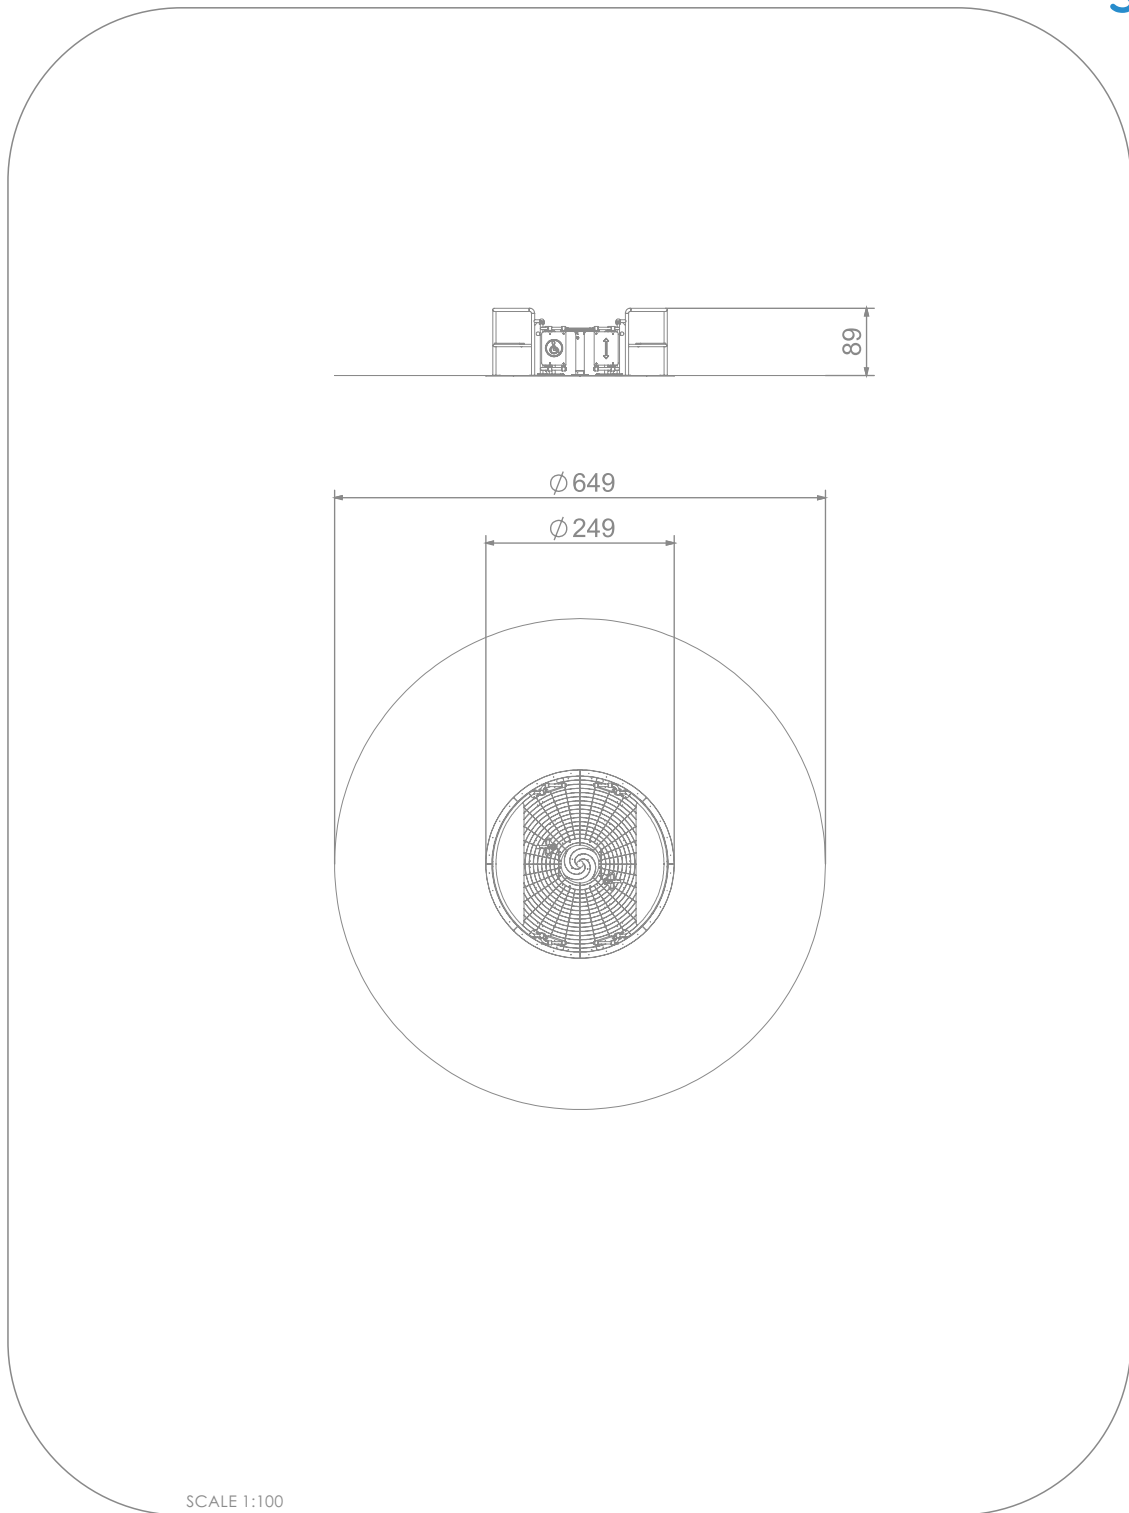

4024

SINGLE

SOCIALIZING

INFORMATION ABOUT THE PRODUCT

Dimensions:	249 x 249 cm
Safety zone:	649 x 649 cm
Safety zone area	28,21 m ²
Overall height	89 cm
Free fall height	89 cm
Amount of users	12
Product complies with EN 1176-1:2017-12	YES
Availability of spare parts	YES
Age range	3-12
<small>According to PN-EN 1176-1:2017-12 norm, the product requires applying a safety surface according to the product's free fall height.</small>	

4024

SINGLE

SCALE 1:100

MATERIALS:

SOLID CONSTRUCTION
MADE OF STAINLESS STEEL
ASISI 304

PLATES OF THE WALLS AND
PLATFOMRS MADE OF
COLOURFUL 13 MM HPL

PLATES OF THE WALLS
MADE OF COLOURFUL
TRIPLE LAYERED 15 MM
HDPE POLYETHYLENE