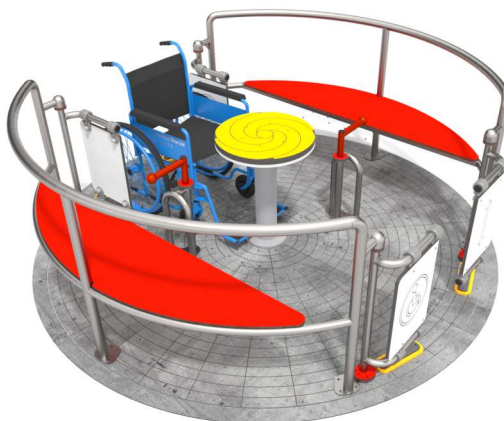

4024

SINGLE

SOCIALIZING

INFORMATION ABOUT THE PRODUCT

Dimensions:	249 x 249 cm
Safety zone:	649 x 649 cm
Safety zone area	28,21 m ²
Overall height	89 cm
Free fall height	89 cm
Amount of users	12
Product complies with EN 1176-1:2017-12	YES
Availability of spare parts	YES
Age range	3-12
<small>According to PN-EN 1176-1:2017-12 norm, the product requires applying a safety surface according to the product's free fall height.</small>	

4024

SINGLE

SCALE 1:100

MATERIALS:

SOLID CONSTRUCTION
MADE OF STAINLESS STEEL
ASISI 304

PLATES OF THE WALLS AND
PLATFOMRS MADE OF
COLOURFUL 13 MM HPL

PLATES OF THE WALLS
MADE OF COLOURFUL
TRIPLE LAYERED 15 MM
HDPE POLYETHYLENE