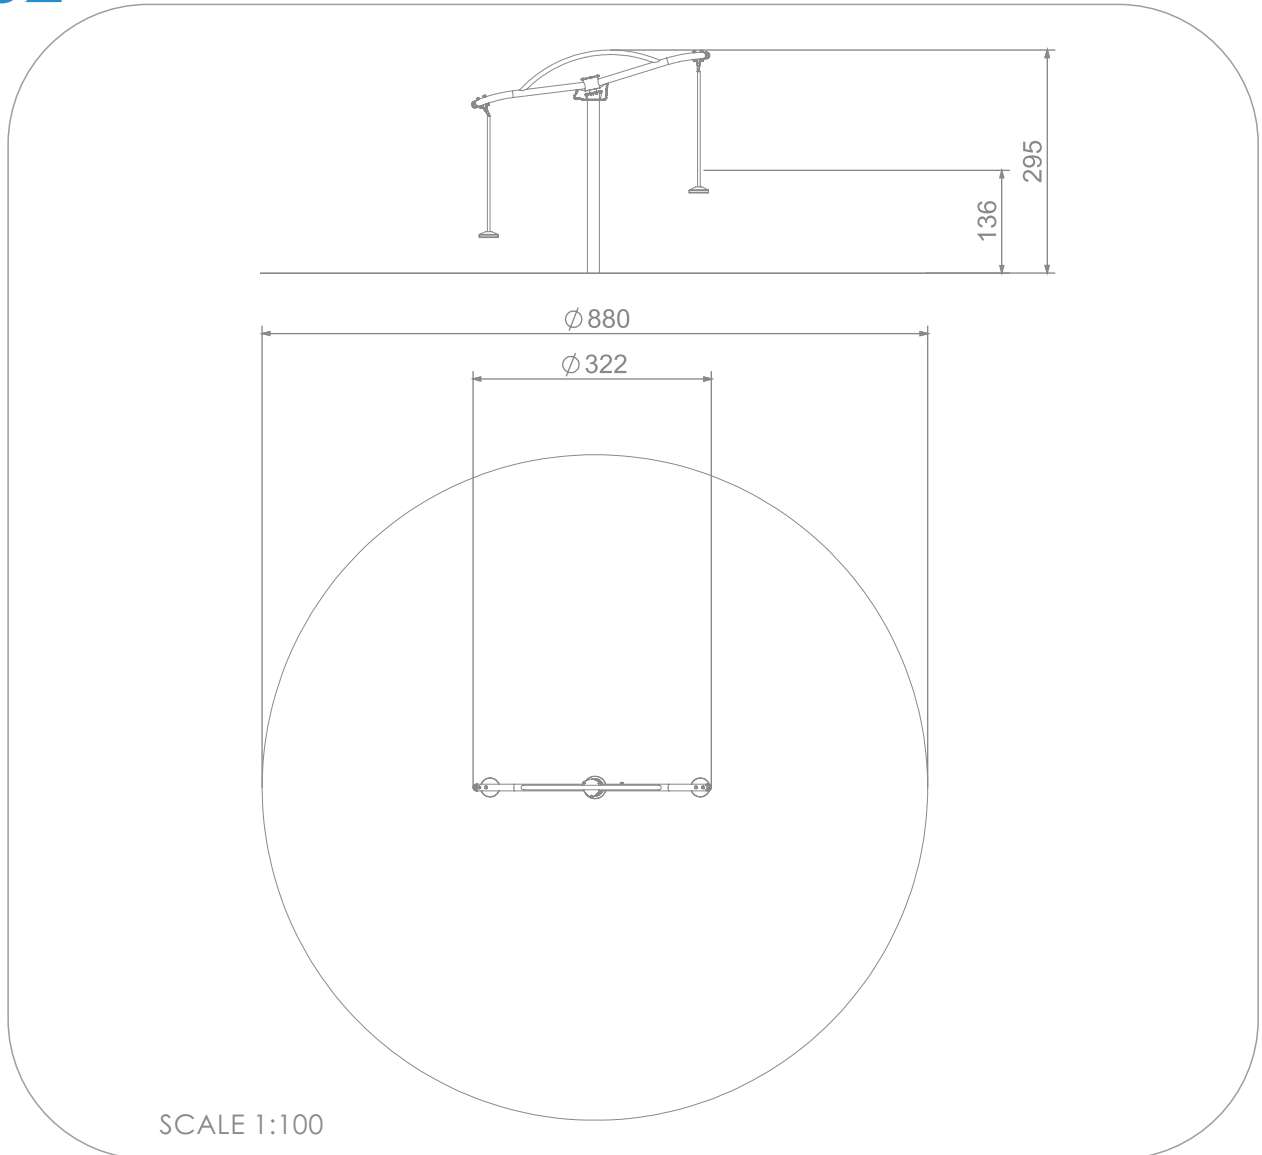

4032

SINGLE

SOCIALIZING

INFORMATION ABOUT THE PRODUCT

Dimensions	322 x 322 cm
Safety zone	880 x 880 cm
Free space	61 m ²
Overall height	295 cm
Free fall height	136 cm
Amount of users	2
Product complies with PN-EN 1176-1:2017-12	YES
Availability of spare parts	YES
Age range	3-12
According to PN-EN 1176-1:2017-12 norm, the product requires applying a safety surface according to the product's free fall height.	

4032

SINGLE

MATERIALS:

SOLID CONSTRUCTION MADE OF BLACK STEEL S235JR, CLEANED IN THE SANDBLASTING PROCESS	VANDAL-PROOF SCREW PLUGS MADE OF INJECTION MOLDED POLYAMIDE	POST ENDINGS FINISHED WITH SOFT EPDM RUBBER
		
CONNECTING ELEMENTS LIKE SCREWS, NUTS, WASHERS MADE OF STAINLESS STEEL	ATTESTED 6 MM STAINLESS STEEL CHAINS	SEAT MADE OF SOFT RUBBER, REINFORCED WITH A STEEL SHEET
		