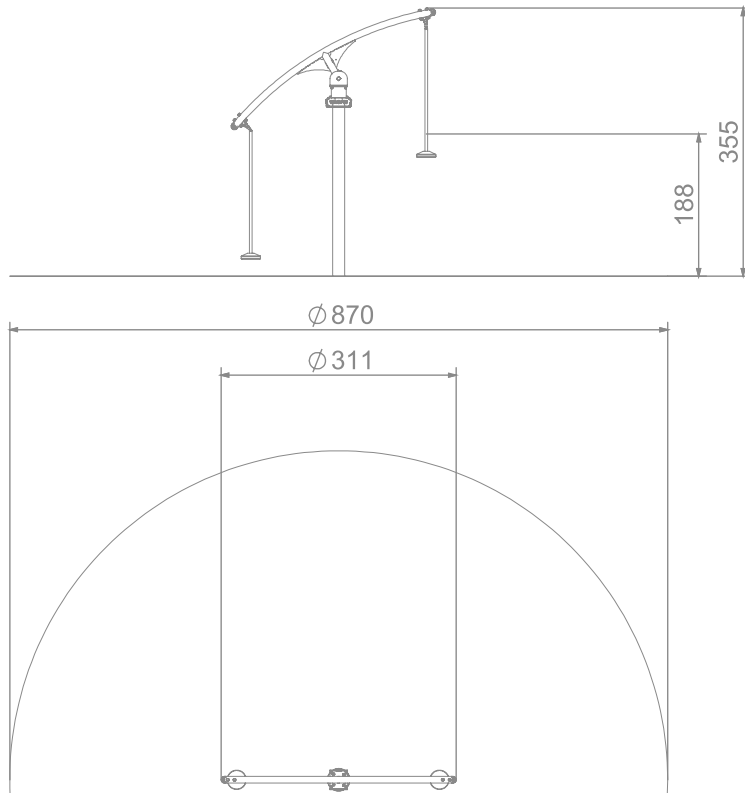

### INFORMATION ABOUT THE PRODUCT

Dimensions	311 x 311 cm
Safety zone	870 x 870 cm
Free space	1070 x 1070 cm
Overall height	355 cm
Free fall height	188 cm
Amount of users	2
Product complies with PN-EN 1176-1:2017-12	YES
Availability of spare parts	YES
Age range	3-12
According to PN-EN 1176-1:2017-12 norm, the product requires applying a safety surface according to the product's free fall height.	

# SINGLE

SCALE 1:100