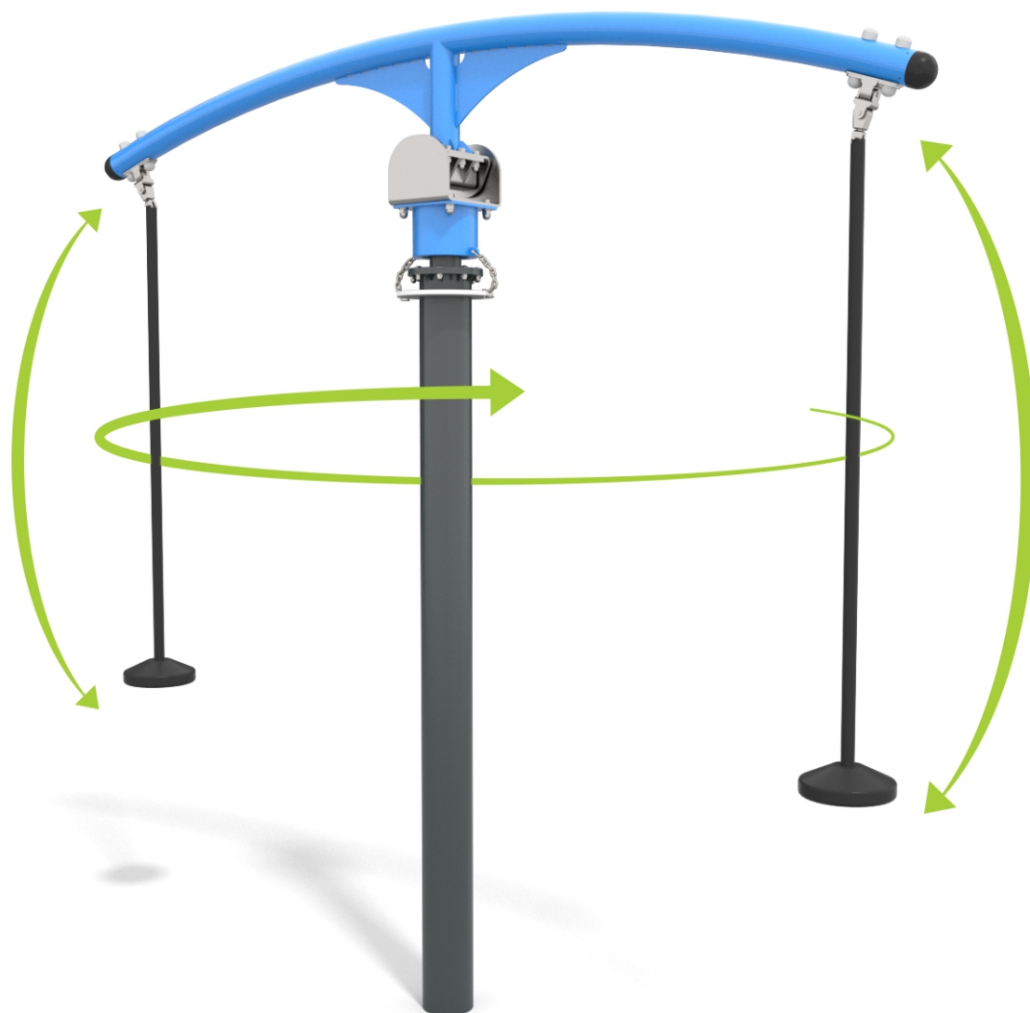

# 4033

### INFORMATION ABOUT THE PRODUCT

Dimensions	311 x 311 cm
Safety zone	870 x 870 cm
Free space	1070 x 1070 cm
Overall height	355 cm
Free fall height	188 cm
Amount of users	2
Product complies with PN-EN 1176-1:2017-12	YES
Availability of spare parts	YES
Age range	3-12
According to PN-EN 1176-1:2017-12 norm, the product requires applying a safety surface according to the product's free fall height.	

# SINGLE

SCALE 1:100

### MATERIALS:

<p>SOLID CONSTRUCTION MADE OF BLACK STEEL S235JR, CLEANED IN THE SANDBLASTING PROCESS</p>	<p>VANDAL-PROOF SCREW PLUGS MADE OF INJECTION MOLDED POLYAMIDE</p>	<p>POST ENDINGS FINISHED WITH SOFT EPDM RUBBER</p>
		
<p>CONNECTING ELEMENTS LIKE SCREWS, NUTS, WASHERS MADE OF STAINLESS STEEL</p>	<p>ATTESTED 6 MM STAINLESS STEEL CHAINS</p>	<p>SEAT MADE OF SOFT RUBBER, REINFORCED WITH A STEEL SHEET</p>
		