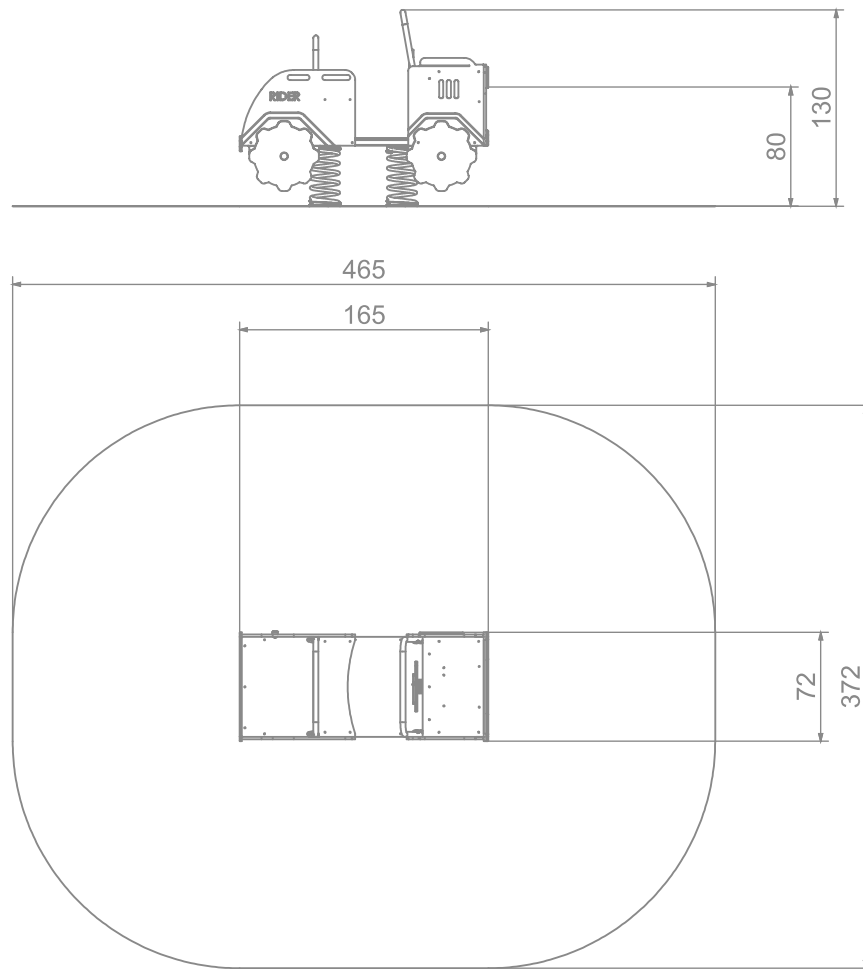

4034

SINGLE

SOCIALIZING

INFORMATION ABOUT THE PRODUCT

Dimensions	72 x 165 cm
Safety zone	372 x 465 cm
Free space	15,36 m ²
Overall height	130 cm
Free fall height	80
Amount of users	4
Product complies with PN-EN 1176-1:2017-12	YES
Availability of spare parts	YES
Age range	1-12
According to PN-EN 1176-1:2017-12 norm, the product requires applying a safety surface according to the product's free fall height.	

4034

SINGLE

INFORMATION FOR ARCHITECTS

MATERIALS:

SOLID CONSTRUCTION
MADE OF BLACK STEEL
IS235JR, CLEANED THE
SANDBLASTING PROCESS

PLATES OF THE WALLS
MADE OF COLOURFUL
TRIPLE LAYERED 15 MM
HDPE POLYETHYLENE