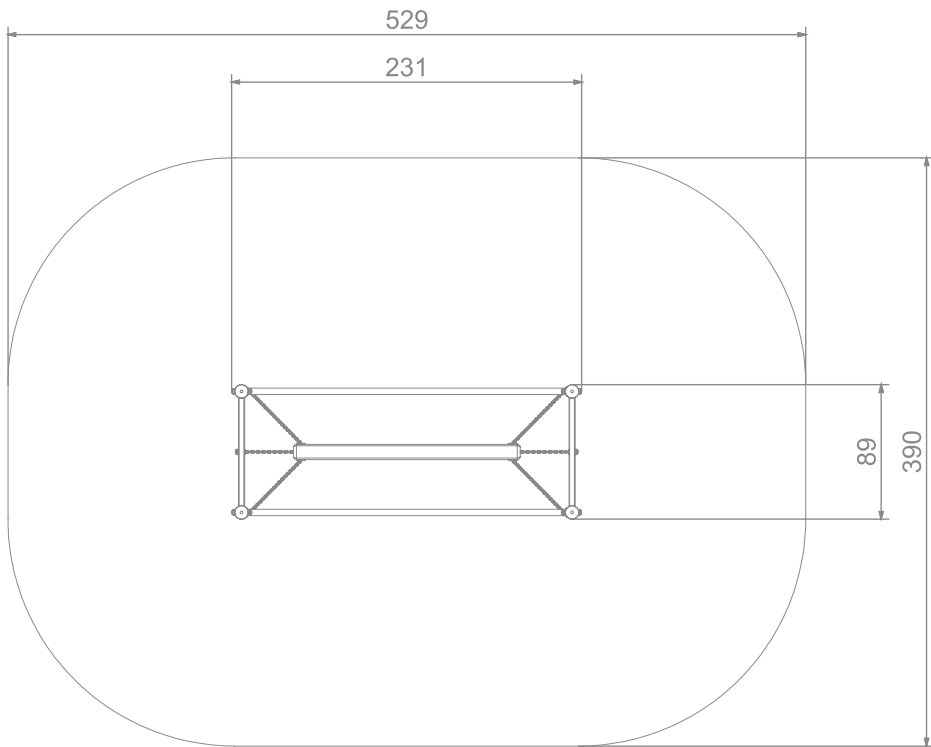

4036

SINGLE

SOCIALIZING

INFORMATION ABOUT THE PRODUCT

Dimensions	89 x 231 cm
Safety zone	390 x 529 cm
Free space	19 m ²
Overall height	106 cm
Free fall height	24
Amount of users	3
Product complies with PN-EN 1176-1:2017	YES
Availability of spare parts	YES
Age range	3-12
According to PN-EN 1176-1:2017 norm, the product requires applying a safety surface according to the product's free fall height.	

4036

SINGLE

SCALE 1:50

MATERIALS:

SOLID CONSTRUCTION
MADE OF BLACK STEEL
IS235JR, CLEANED THE
SANDBLASTING PROCESS

SOFT CONIFER WOOD
90 X 90 MM, CORELESS,
GLUED IN LAYERS WITH
POLYURETHANE GLUES,
TOTALLY RESISTANT TO WATER