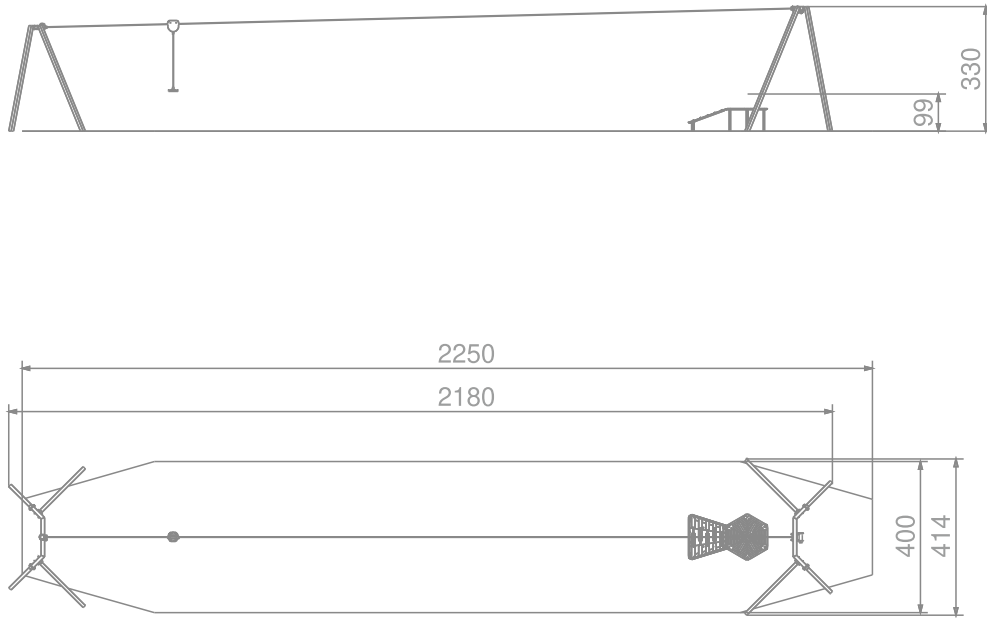

4040

SINGLE

SOCIALIZING

GOING DOWNHILL

INFORMATION ABOUT THE PRODUCT

| | |
|---|-------------------|
| Dimensions | 414 x 2180 cm |
| Safety zone | 400 x 2250 cm |
| Free space | 83 m ² |
| Overall height | 330 cm |
| Free fall height | 99 cm |
| Amount of users | 1 |
| Product complies with PN-EN 1176-1:2017-12 | YES |
| Availability of spare parts | YES |
| Age range | 3-12 |
| According to PN-EN 1176-1:2017-12 norm, the product requires applying a safety surface according to the product's free fall height. | |

4040

SINGLE

INFORMATION FOR ARCHITECTS

SCALE 1:200

MATERIALS:

SOLID CONSTRUCTION MADE OF BLACK STEEL S235JR, CLEANED IN THE SANDBLASTING PROCESS

ROPE WITH A DIAMETER OF 10 MM HPL PLATFORM PLATE

PLATES OF THE WALLS MADE OF COLOURFUL 13 MM HPL

STAINLESS STEEL TROLLEY, SEAT MADE OF SOFT RUBBER, REINFORCED WITH A STEEL SHEET

ANTI-SLIP ANTHRACITE 10 MM HPL PLATFORM PLATE