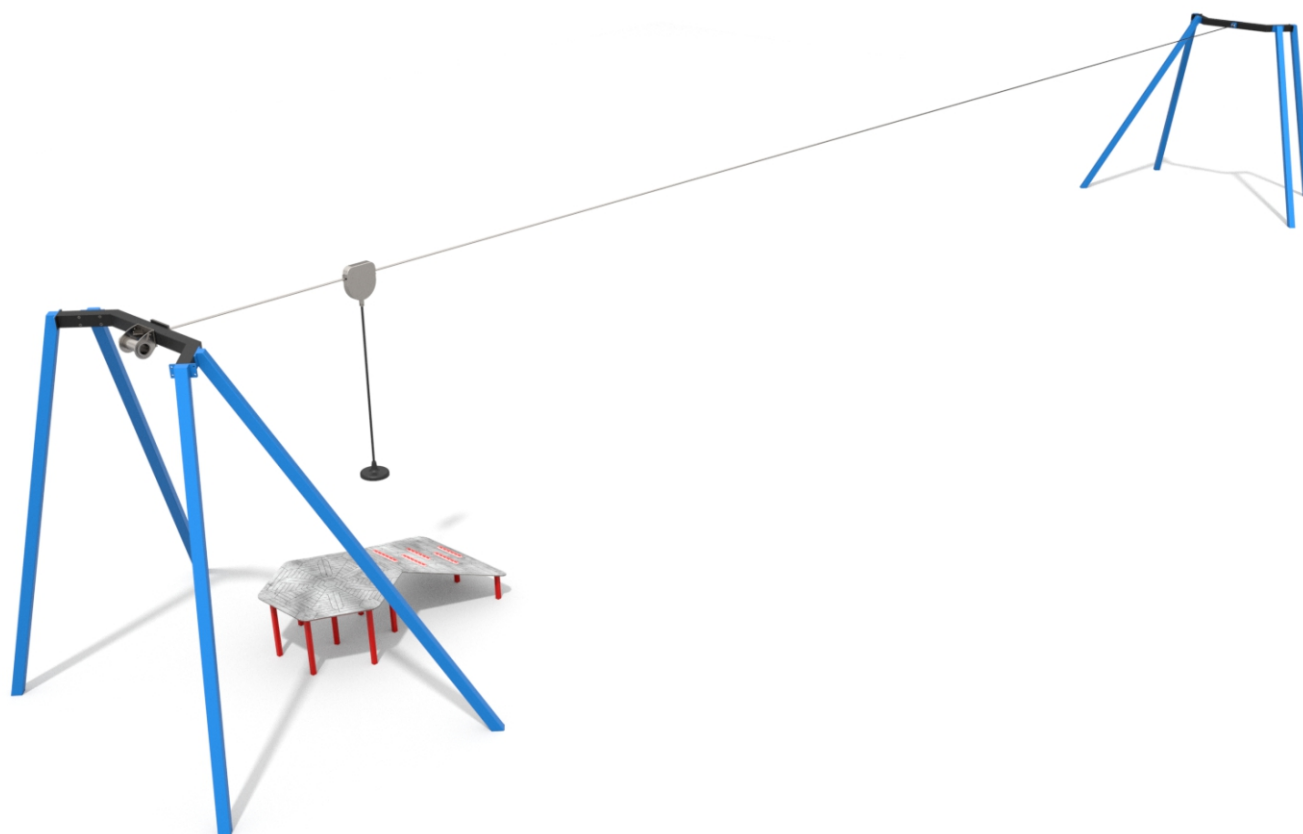

4040

SINGLE

SOCIALIZING

GOING DOWNHILL

INFORMATION ABOUT THE PRODUCT

| | |
|---|-------------------|
| Dimensions | 414 x 2180 cm |
| Safety zone | 400 x 2250 cm |
| Free space | 83 m ² |
| Overall height | 330 cm |
| Free fall height | 99 cm |
| Amount of users | 1 |
| Product complies with PN-EN 1176-1:2017-12 | YES |
| Availability of spare parts | YES |
| Age range | 3-12 |
| According to PN-EN 1176-1:2017-12 norm, the product requires applying a safety surface according to the product's free fall height. | |

4040

SINGLE

INFORMATION FOR ARCHITECTS

SCALE 1:200

MATERIALS:

SOLID CONSTRUCTION MADE OF BLACK STEEL S235JR, CLEANED IN THE SANDBLASTING PROCESS

ROPE WITH A DIAMETER OF 10 MM HPL PLATFORM PLATE

PLATES OF THE WALLS MADE OF COLOURFUL 13 MM HPL

STAINLESS STEEL TROLLEY, SEAT MADE OF SOFT RUBBER, REINFORCED WITH A STEEL SHEET

ANTI-SLIP ANTHRACITE 10 MM HPL PLATFORM PLATE