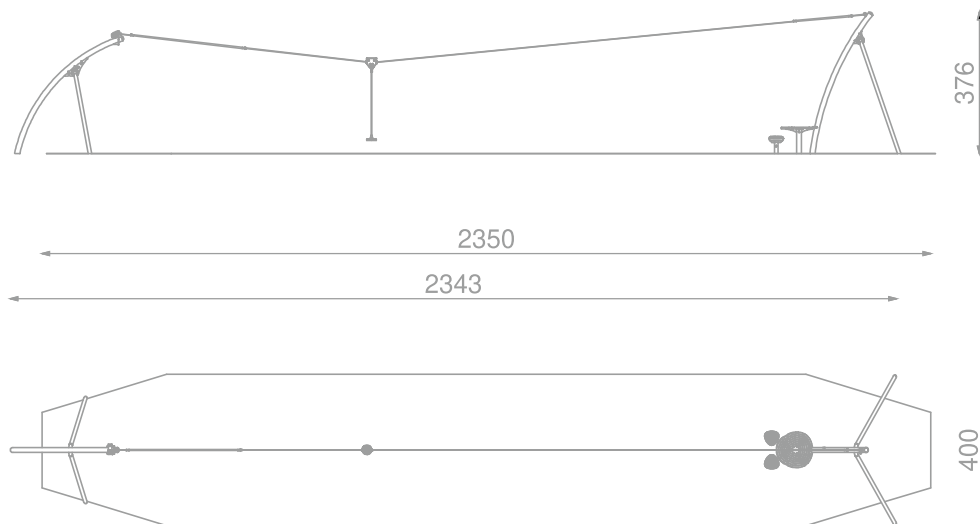

4050

SINGLE

SOCIALIZING

GOING DOWNHILL

INFORMATION ABOUT THE PRODUCT

Dimensions	400 x 2343 cm
Safety zone	400 x 2350 cm
Free space	88 m ²
Overall height	376 cm
Free fall height	99 cm
Amount of users	1
Product complies with PN-EN 1176-1:2017-12	YES
Availability of spare parts	YES
Age range	5-14
According to PN-EN 1176-1:2017-12 norm, the product requires applying a safety surface according to the product's free fall height.	

4050

SINGLE

SCALE 1:200

MATERIALS:

SOLID CONSTRUCTION MADE OF BLACK STEEL S235JR, CLEANED IN THE SANDBLASTING PROCESS

ROPE WITH A DIAMETER OF 10 MM HPL PLATFORM PLATE

PLATES OF THE WALLS MADE OF COLOURFUL 13 MM HPL

ELEMENTS CONSTRUCTION MADE OF STAINLESS STEEL AISI 304 TOTALLY

ANTY-SLIP ANTHRACITE 10 MM HPL PLATFORM PLATE