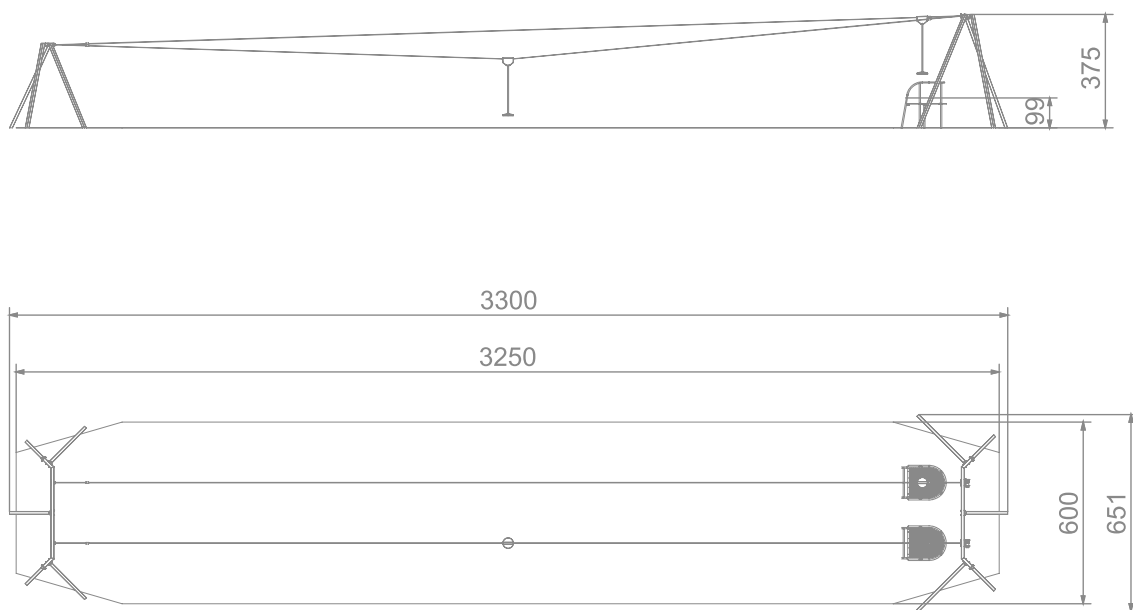

4059

SINGLE

SOCIALIZING

GOING DOWNHILL

INFORMATION ABOUT THE PRODUCT

Dimensions	3300 x 651 cm
Safety zone	3250 x 600 cm
Free space	188 m ²
Overall height	375 cm
Free fall height	99 cm
Amount of users	2
Product complies with PN-EN 1176-1:2017	YES
Availability of spare parts	YES
Age range	3-12
According to PN-EN 1176-1:2017 norm, the product requires applying a safety surface according to the product's free fall height.	

4059

SINGLE

SCALE 1:250

MATERIALS:

SOLID CONSTRUCTION MADE OF BLACK STEEL S235JR, CLEANED IN THE SANDBLASTING PROCESS

ROPE WITH A DIAMETER OF 10 MM HPL PLATFORM PLATE

ANTY-SLIP ANTHRACITE 10 MM HPL PLATFORM PLATE

PLATES OF THE WALLS MADE OF COLOURFUL 13 MM HPL

SOLID CONSTRUCTION MADE OF STAINLESS STEEL AISI 304 TOTALLY

STAINLESS STEEL TROLLEY, SEAT MADE OF SOFT RUBBER, REINFORCED WITH A STEEL SHEET