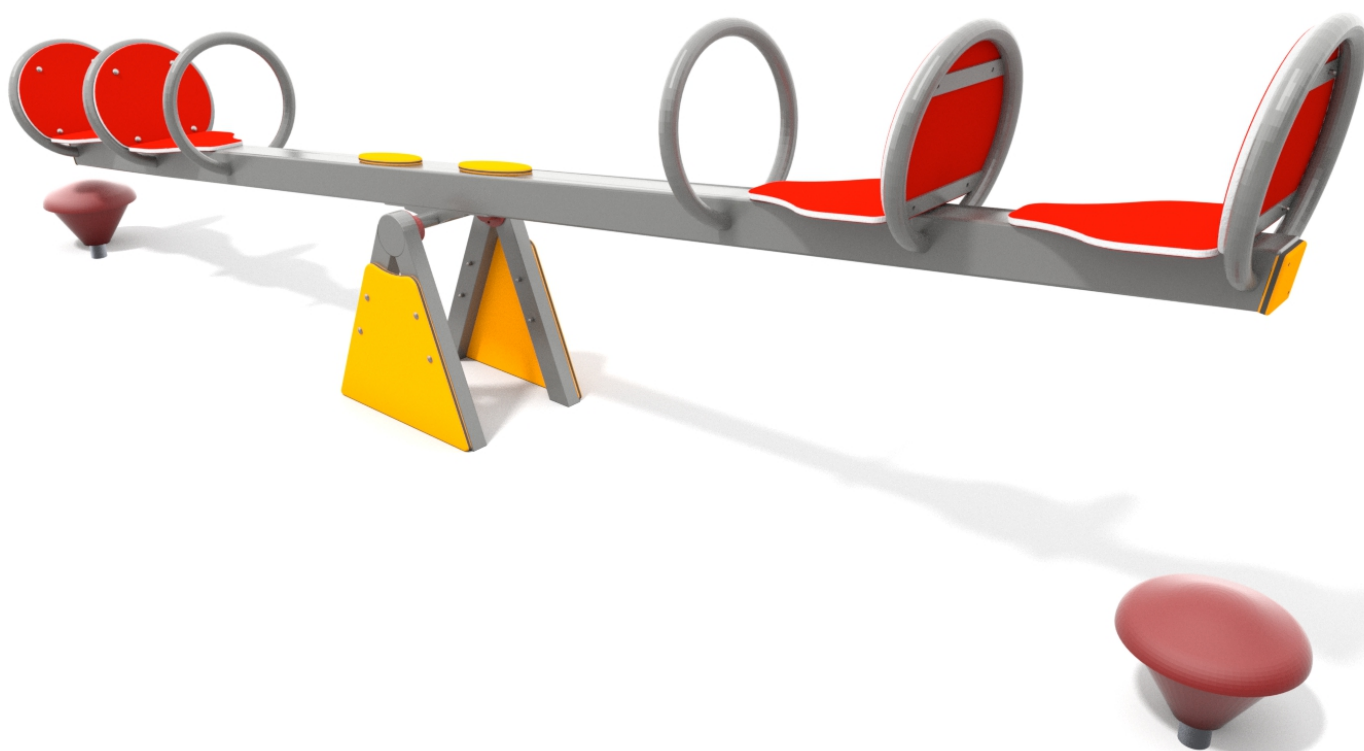

## SINGLE

SOCIALIZING

### INFORMATION ABOUT THE PRODUCT

Dimensions	38 x 375 cm
Safety zone	238 x 575 cm
Free space	13 m <sup>2</sup>
Overall height	123 cm
Free fall height	76 cm
Amount of users	4
Product complies with PN-EN 1176-1:2017	YES
Availability of spare parts	YES
Age range	3-12
According to PN-EN 1176-1:2017 norm, the product requires applying a safety surface according to the product's free fall height.	

# SINGLE

SCALE 1:50

## MATERIALS:

SOLID CONSTRUCTION MADE OF BLACK STEEL S235JR, CLEANED IN THE SANDBLASTING PROCESS

RUBBER BUMPER MADE OF SOFT AND DURABLE EPDM RUBBER

PLATES OF THE WALLS MADE OF COLORFUL TRIPLE LAYERED 15 MM HDPE POLYETHYLENE