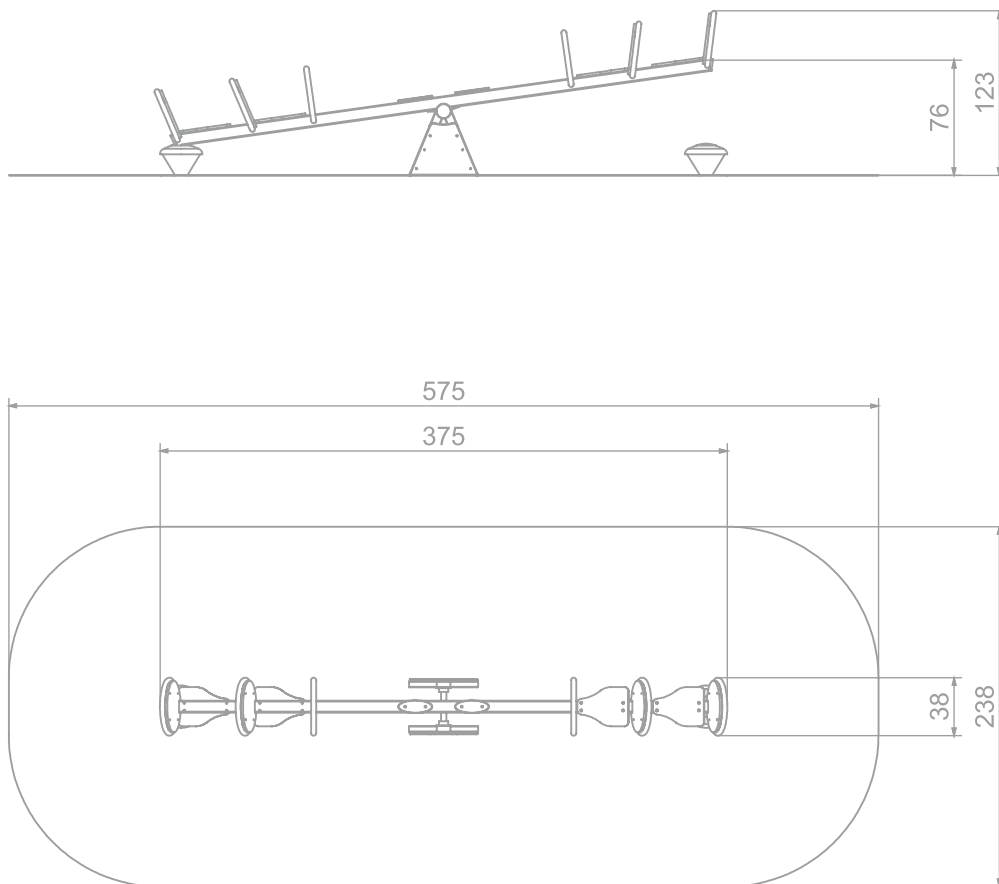

### INFORMATION ABOUT THE PRODUCT

Dimensions	38 x 375 cm
Safety zone	238 x 575 cm
Free space	13 m <sup>2</sup>
Overall height	123 cm
Free fall height	76 cm
Amount of users	4
Product complies with PN-EN 1176-1:2017	YES
Availability of spare parts	YES
Age range	3-12
According to PN-EN 1176-1:2017 norm, the product requires applying a safety surface according to the product's free fall height.	

# SINGLE

SCALE 1:50