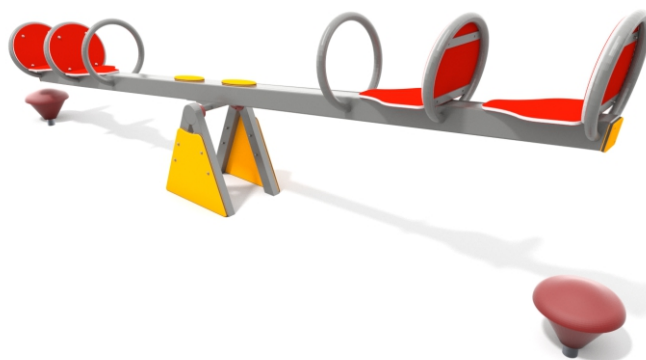

MATERIALS:

SOLID CONSTRUCTION MADE OF BLACK STEEL S235JR, CLEANED IN THE SANDBLASTING PROCESS

RUBBER BUMPER MADE OF SOFT AND DURABLE EPDM RUBBER

PLATES OF THE WALLS MADE OF COLORFUL TRIPLE LAYERED 15 MM HDPE POLYETHYLENE