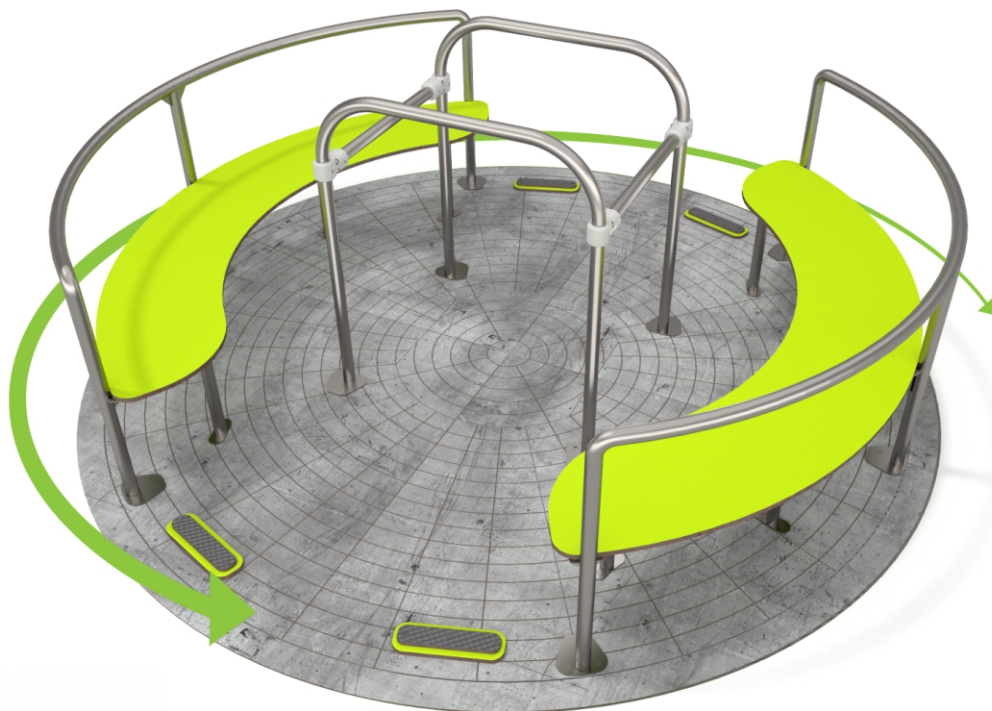

4067

SINGLE

SOCIALIZING

INFORMATION ABOUT THE PRODUCT

Dimensions:	249 x 249 cm
Safety zone:	649 x 649 cm
Safety zone area	29 m ²
Overall height	90 cm
Free fall height	90 cm
Amount of users	14
Product complies with EN 1176-1:2017-12	YES
Availability of spare parts	YES
Age range	3-12
According to PN-EN 1176-1:2017-12 norm, the product requires applying a safety surface according to the product's free fall height.	

4067

SINGLE

MATERIALS:

SOLID CONSTRUCTION
MADE OF STAINLESS STEEL
ASISI 304

PLATES OF THE WALLS AND
PLATFORMS MADE OF
COLOURFUL 13 MM HPL