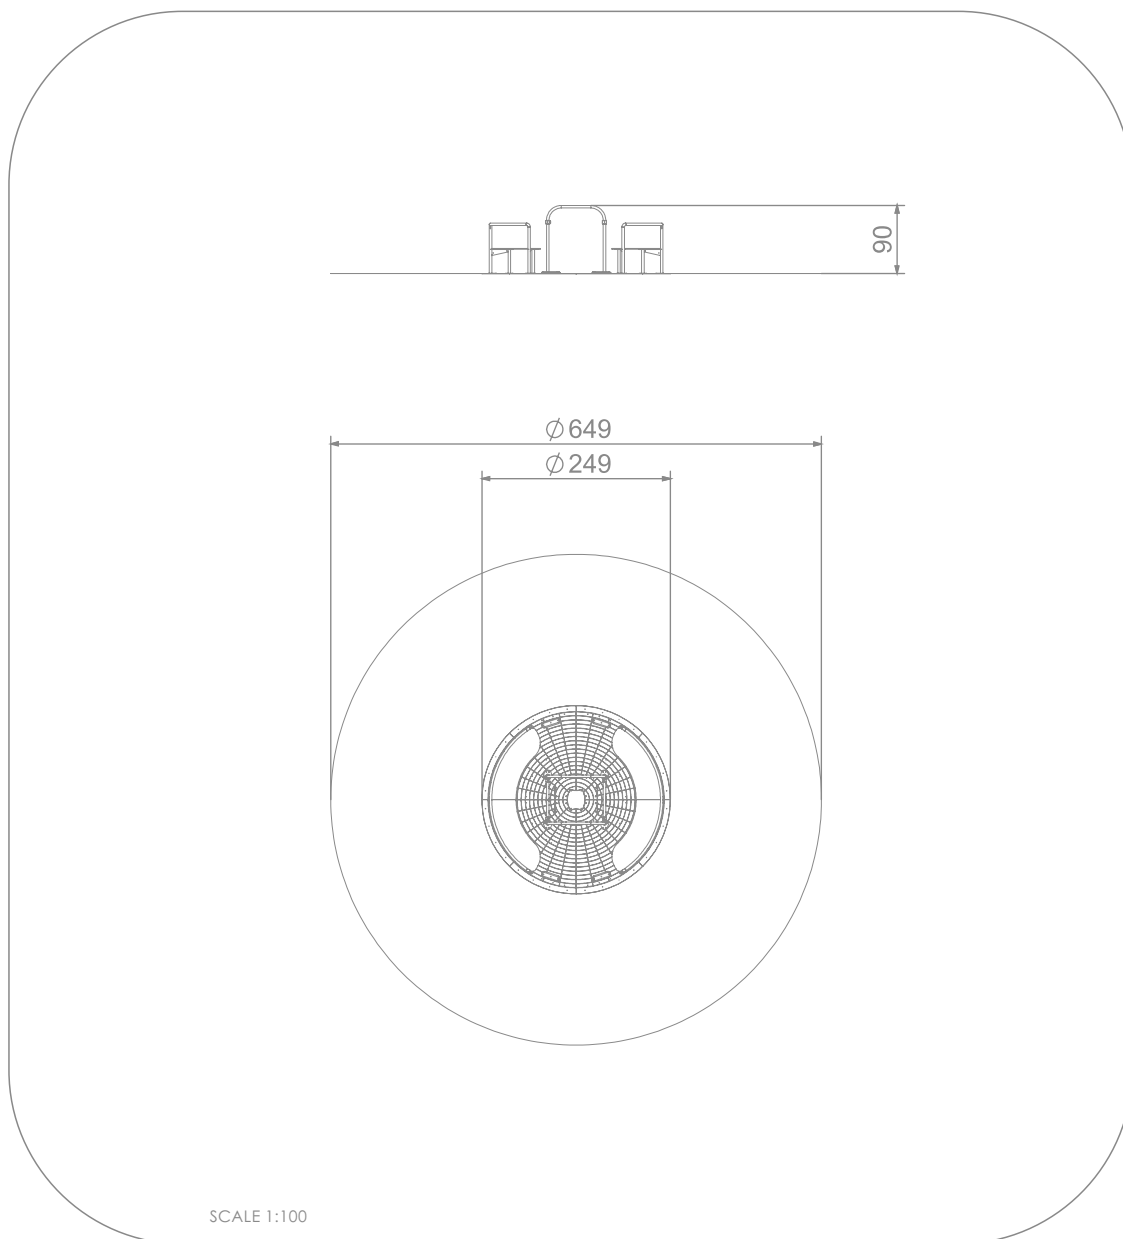

4067

SINGLE

SOCIALIZING

INFORMATION ABOUT THE PRODUCT

Dimensions:	249 x 249 cm
Safety zone:	649 x 649 cm
Safety zone area	29 m ²
Overall height	90 cm
Free fall height	90 cm
Amount of users	14
Product complies with EN 1176-1:2017-12	YES
Availability of spare parts	YES
Age range	3-12
According to PN-EN 1176-1:2017-12 norm, the product requires applying a safety surface according to the product's free fall height.	

4067

SINGLE

MATERIALS:

SOLID CONSTRUCTION
MADE OF STAINLESS STEEL
ASISI 304

PLATES OF THE WALLS AND
PLATFORMS MADE OF
COLOURFUL 13 MM HPL