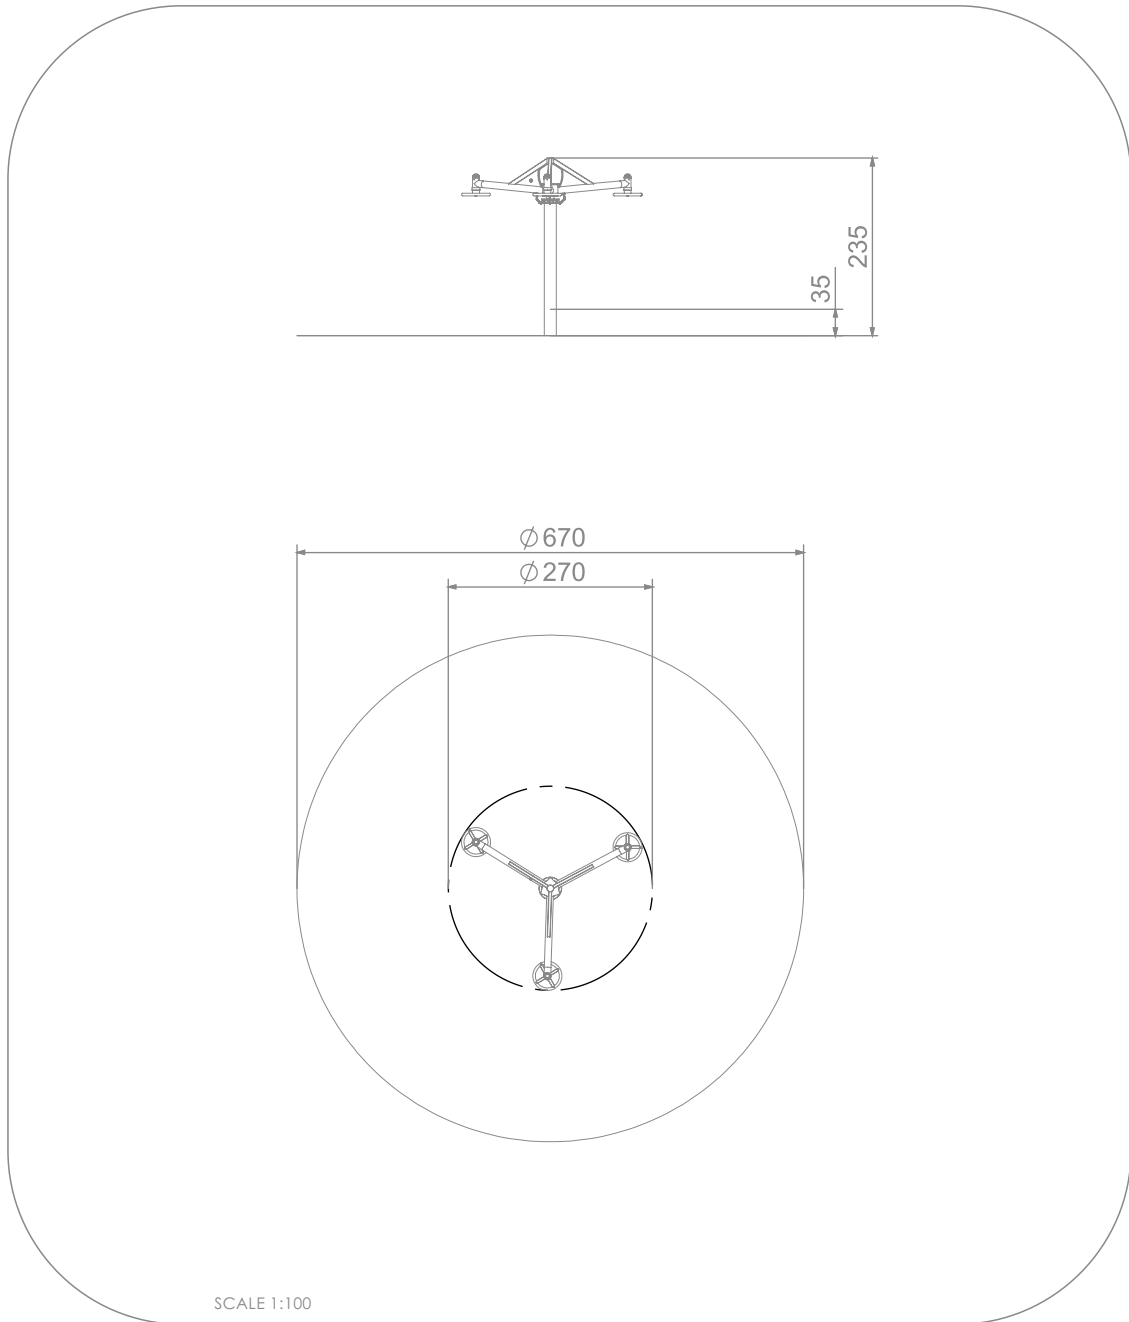

4068

SINGLE

INFORMATION ABOUT THE PRODUCT

Dimensions:	270 x 270 cm
Safety zone:	670 x 670 cm
Safety zone area	36 m ²
Overall height	235 cm
Free fall height	100 cm
Amount of users	3
Product complies with EN 1176-1:2017-12	YES
Availability of spare parts	YES
Age range	3-12
According to PN-EN 1176-1:2017-12 norm, the product requires applying a safety surface according to the product's free fall height.	

4068

SINGLE

MATERIALS:

SOLID CONSTRUCTION
MADE OF BLACK STEEL
IS235JR, CLEANED THE
SANDBLASTING PROCESS

PLATES OF THE WALLS AND
PLATFOMRS MADE OF
COLOURFUL 13 MM HPL