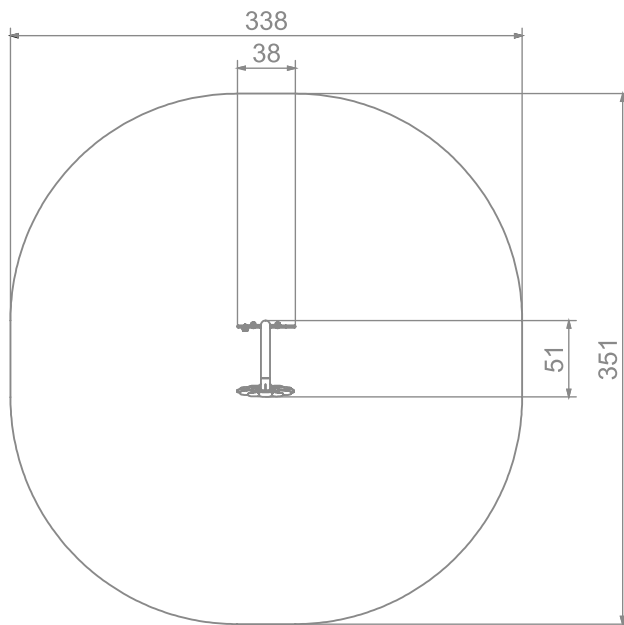

### INFORMATION ABOUT THE PRODUCT

Dimensions	38 x 51 cm
Safety zone	338 x 351 cm
Free space	10 m <sup>2</sup>
Overall height	113 cm
Free fall height	
Amount of users	2
Product complies with PN-EN 1176-1:2017	YES
Availability of spare parts	YES
Age range	3-12
According to PN-EN 1176-1:2017 norm, the product requires applying a safety surface according to the product's free fall height.	

4075

SINGLE

SCALE 1:50

MATERIALS:

SOLID CONSTRUCTION  
MADE OF BLACK STEEL  
IS235JR. CLEANED THE  
SANDBLASTING PROCESS

PLATES OF THE WALLS  
MADE OF COLOURFUL  
TRIPLE LAYERED 15 MM  
HDPE POLYETHYLENE