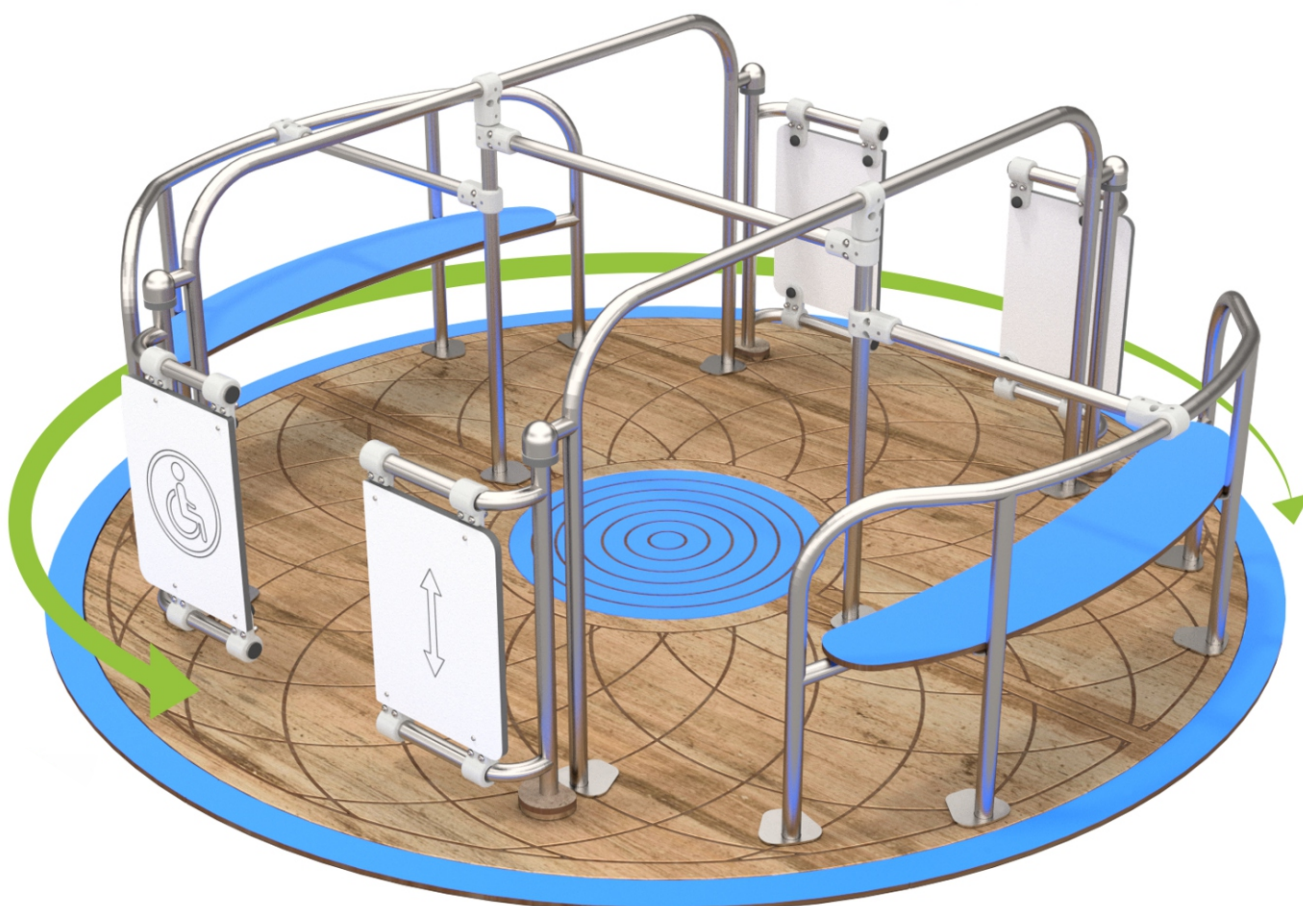

4078

SINGLE

SOCIALIZING

INFORMATION ABOUT THE PRODUCT

Dimensions	260 x 260 cm
Safety zone	660 x 660 cm
Safety zone area	28,92 m ²
Overall height	93 cm
Free fall height	93 cm
Amount of users	14
Product complies with PN-EN 1176-1:2017-12	YES
Availability of spare parts	YES
Age range	3-12
According to PN-EN 1176-1:2017-12 norm, the product requires applying a safety surface according to the product's free fall height.	

4078

SINGLE

MATERIALS:

SOLID CONSTRUCTION
MADE OF STAINLESS STEEL
ASISI 304 TOTALLY

PLATES OF THE WALLS MADE
OF COLOURFUL 13 MM HPL

SYSTEM OF
CONNECTORS AND
CLAMPS MADE OF
STRONG ALUMINUM
ALLOY

PLATES OF THE WALLS
MADE OF COLOURFUL
TRIPLE LAYERED 15 MM
HDPE POLYETHYLENE

VANDAL-PROOF SCREW
PLUGS MADE OF INJECTION
MOLDED POLYAMIDE