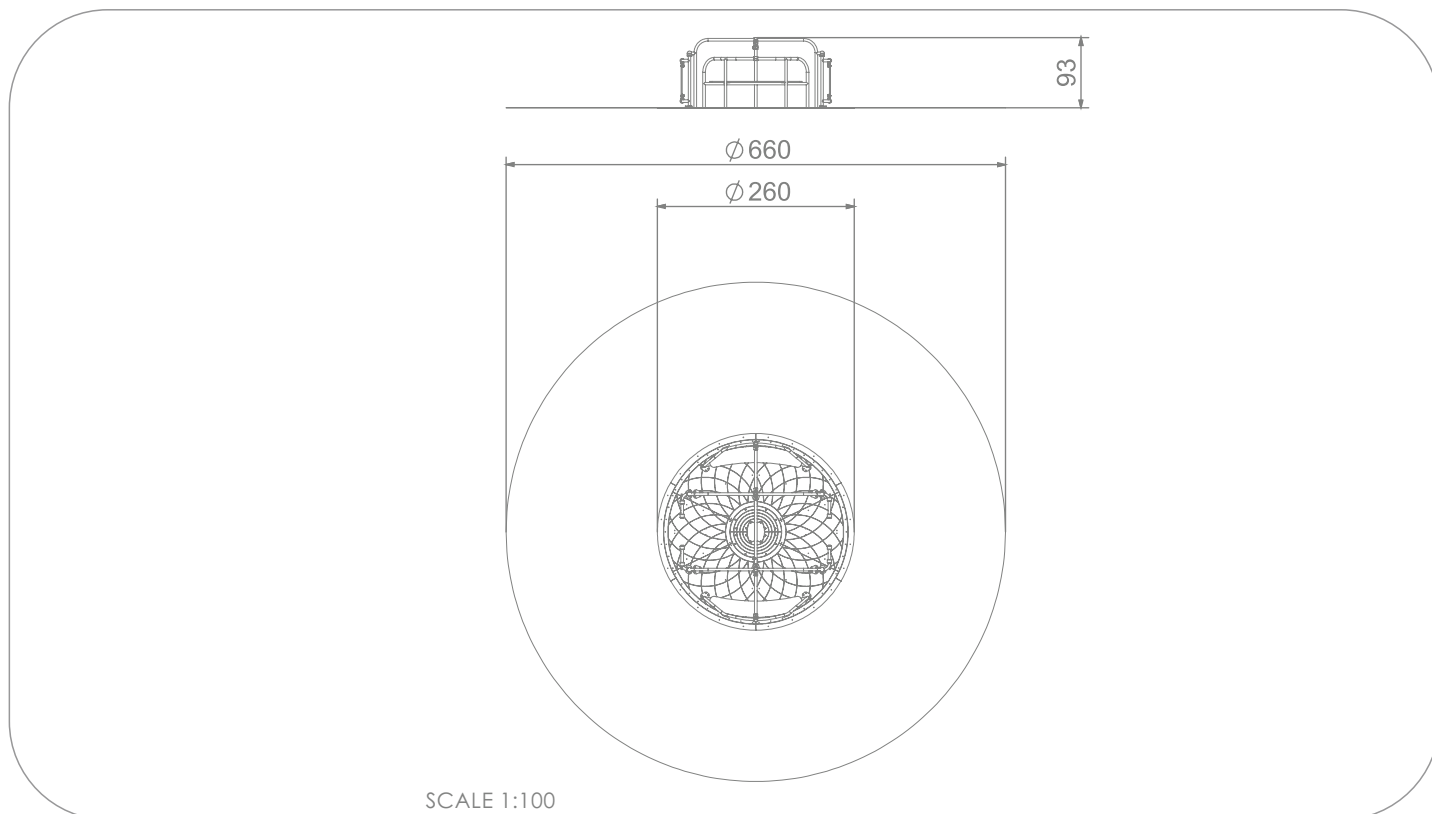

4078

SINGLE

SOCIALIZING

INFORMATION ABOUT THE PRODUCT

Dimensions	260 x 260 cm
Safety zone	660 x 660 cm
Safety zone area	28,92 m ²
Overall height	93 cm
Free fall height	93 cm
Amount of users	14
Product complies with PN-EN 1176-1:2017-12	YES
Availability of spare parts	YES
Age range	3-12
According to PN-EN 1176-1:2017-12 norm, the product requires applying a safety surface according to the product's free fall height.	

4078

SINGLE

MATERIALS:

SOLID CONSTRUCTION
MADE OF STAINLESS STEEL
ASISI 304 TOTALLY

PLATES OF THE WALLS MADE
OF COLOURFUL 13 MM HPL

SYSTEM OF
CONNECTORS AND
CLAMPS MADE OF
STRONG ALUMINUM
ALLOY

PLATES OF THE WALLS
MADE OF COLOURFUL
TRIPLE LAYERED 15 MM
HDPE POLYETHYLENE