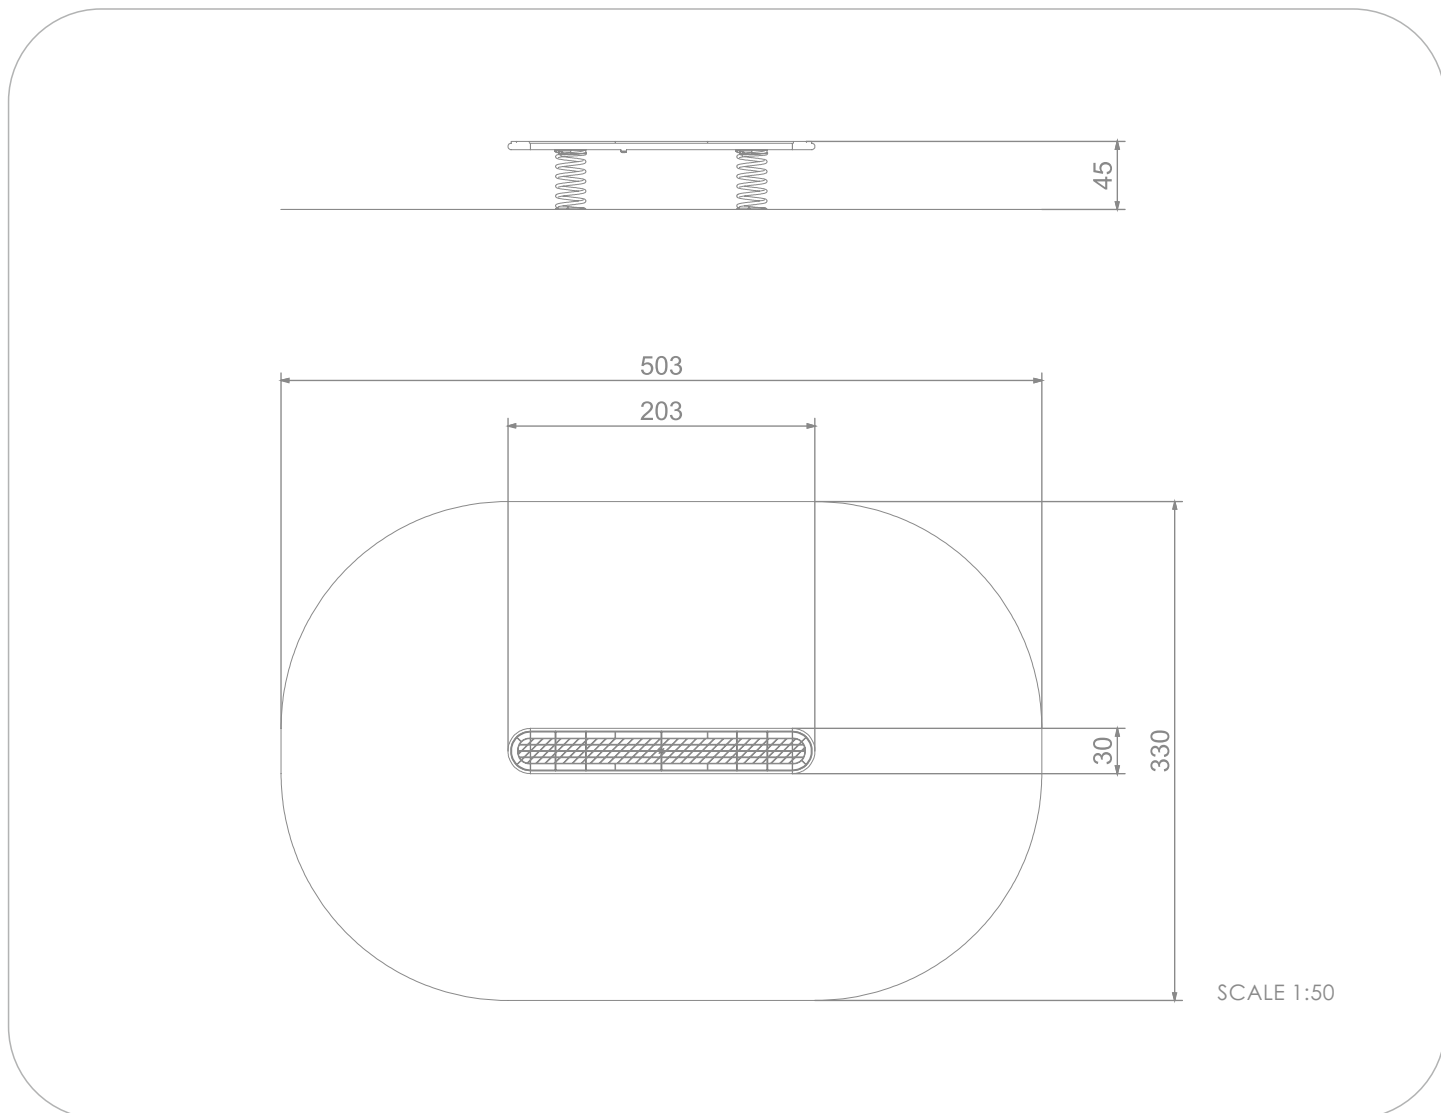

4080

SINGLE

SOCIALIZING

INFORMATION ABOUT THE PRODUCT

Dimensions	203 x 30 cm
Safety zone	503 x 330 cm
Free space	14,66 m ²
Overall height	45 cm
Free fall height	45 cm
Amount of users	3
Product complies with PN-EN 1176-1:2017-12	YES
Availability of spare parts	YES
Age range	3-12
According to PN-EN 1176-1:2017-12 norm, the product requires applying a safety surface according to the product's free fall height.	

4080

SINGLE

INFORMATION FOR ARCHITECTS

MATERIALS:

PLATES OF THE WALLS AND PLATFORMS MADE OF COLOURFUL 13 MM HPL

SPRINGERS' SPRINGS MADE OF SPRING STEEL