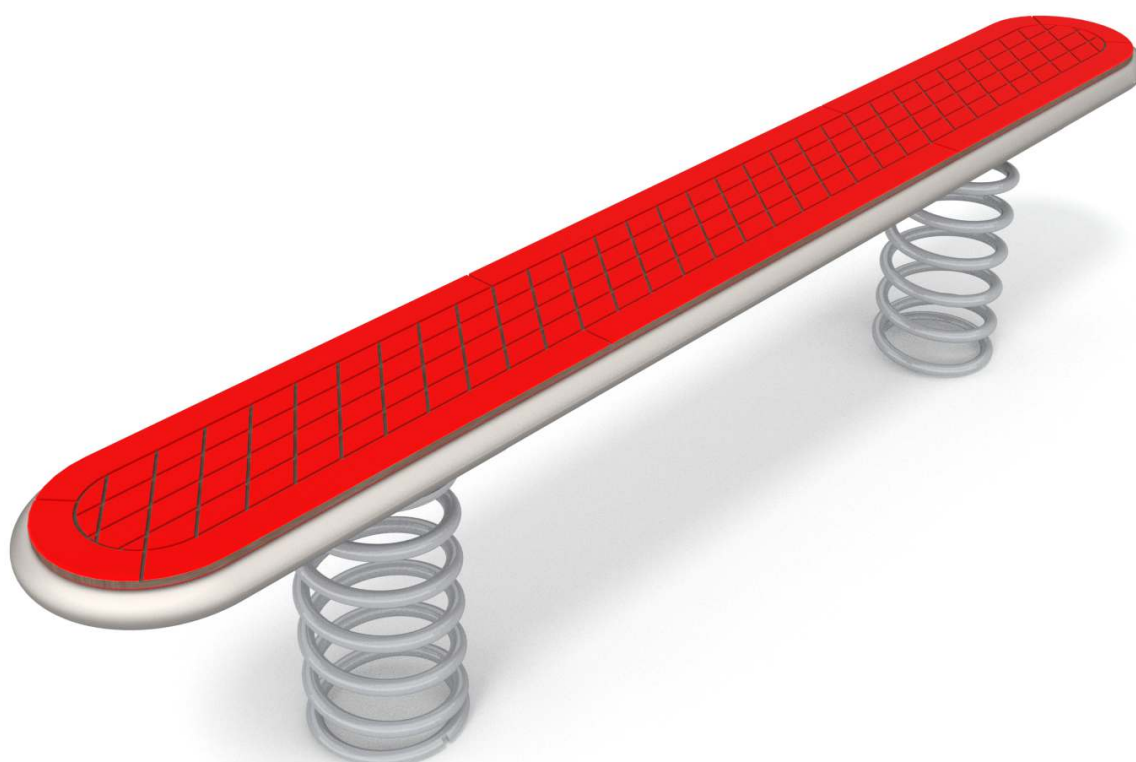

4080

SINGLE

SOCIALIZING

INFORMATION ABOUT THE PRODUCT

Dimensions	203 x 30 cm
Safety zone	503 x 330 cm
Free space	14,66 m ²
Overall height	45 cm
Free fall height	45 cm
Amount of users	3
Product complies with PN-EN 1176-1:2017-12	YES
Availability of spare parts	YES
Age range	3-12
According to PN-EN 1176-1:2017-12 norm, the product requires applying a safety surface according to the product's free fall height.	

4080

SINGLE

INFORMATION FOR ARCHITECTS

MATERIALS:

PLATES OF THE WALLS AND PLATFORMS MADE OF COLOURFUL 13 MM HPL

SPRINGERS' SPRINGS MADE OF SPRING STEEL