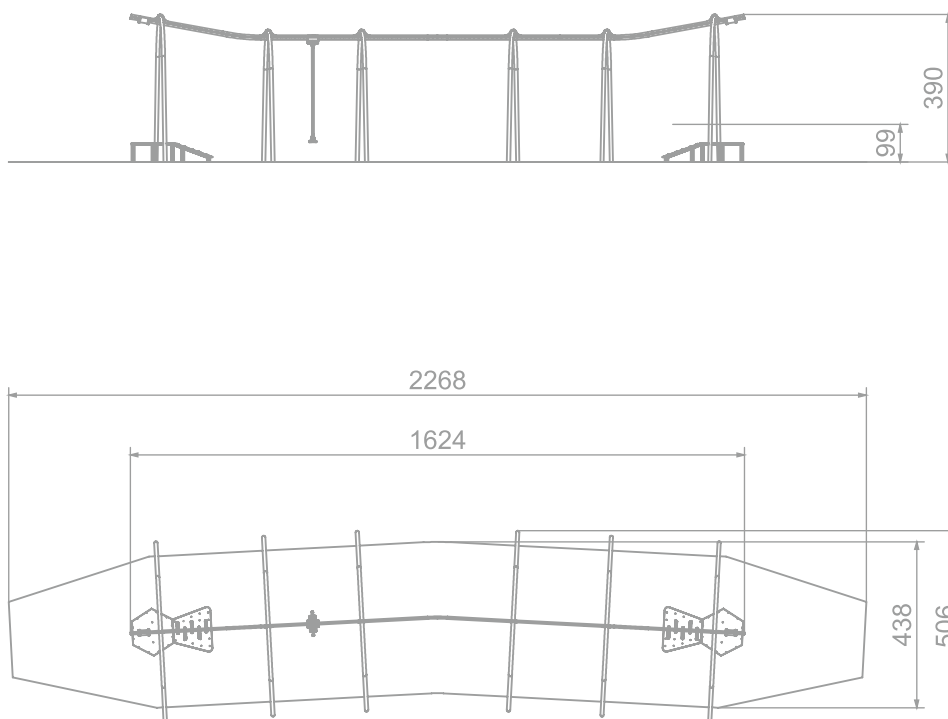

4081

SINGLE

SOCIALIZING

GOING DOWNHILL

INFORMATION ABOUT THE PRODUCT

Dimensions	1624 x 506 cm
Safety zone	2268 x 438 cm
Free space	188 m ²
Overall height	390 cm
Free fall height	99 cm
Amount of users	1
Product complies with PN-EN 1176-1:2017-12	YES
Availability of spare parts	YES
Age range	5-14
According to PN-EN 1176-1:2017-12 norm, the product requires applying a safety surface according to the product's free fall height.	

4081

SINGLE

SCALE 1:200

MATERIALS:

SOLID CONSTRUCTION MADE OF BLACK STEEL S235JR, CLEANED IN THE SANDBLASTING PROCESS

ANTY-SLIP ANTHRACITE 10 MM HPL PLATFORM PLATE

SOLID CONSTRUCTION MADE OF STAINLESS STEEL AISI 304 TOTALLY

THE SEATS ARE MADE WITH AN ALUMINUM CONSTRUCTION COVERED WITH A SOFT EPDM RUBBER