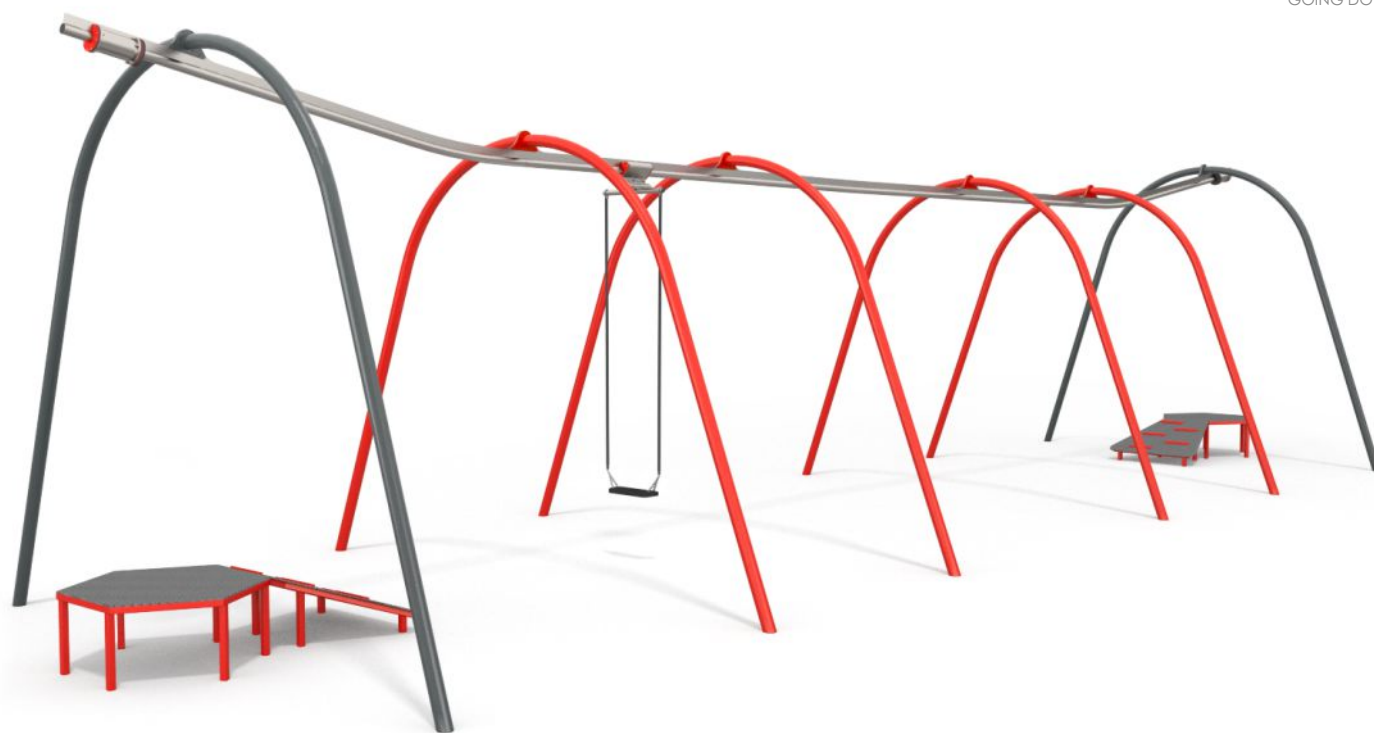

4081

SINGLE

SOCIALIZING

GOING DOWNHILL

INFORMATION ABOUT THE PRODUCT

Dimensions	1624 x 506 cm
Safety zone	2268 x 438 cm
Free space	188 m ²
Overall height	390 cm
Free fall height	99 cm
Amount of users	1
Product complies with PN-EN 1176-1:2017-12	YES
Availability of spare parts	YES
Age range	5-14
According to PN-EN 1176-1:2017-12 norm, the product requires applying a safety surface according to the product's free fall height.	

4081

SINGLE

SCALE 1:200

MATERIALS:

SOLID CONSTRUCTION MADE OF BLACK STEEL S235JR, CLEANED IN THE SANDBLASTING PROCESS

ANTY-SLIP ANTHRACITE 10 MM HPL PLATFORM PLATE

SOLID CONSTRUCTION MADE OF STAINLESS STEEL AISI 304 TOTALLY

THE SEATS ARE MADE WITH AN ALUMINUM CONSTRUCTION COVERED WITH A SOFT EPDM RUBBER