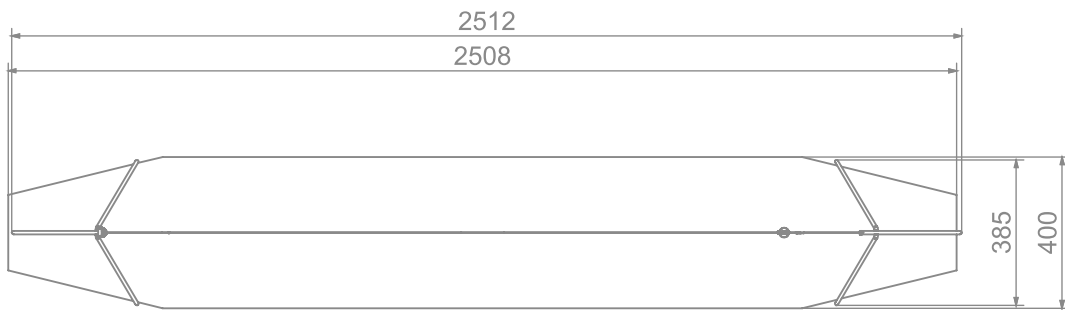

4082

SINGLE

SOCIALIZING

GOING DOWNHILL

INFORMATION ABOUT THE PRODUCT

Dimensions	2512 x 385 cm
Safety zone	2508 x 400 cm
Free space	93 m ²
Overall height	376 cm
Free fall height	99 cm
Amount of users	1
Product complies with PN-EN 1176-1:2017-12	YES
Availability of spare parts	YES
Age range	5-14
According to PN-EN 1176-1:2017-12 norm, the product requires applying a safety surface according to the product's free fall height.	

4082

SINGLE

SCALE 1:200

MATERIALS:

SOLID CONSTRUCTION MADE OF BLACK STEEL S235JR, CLEANED IN THE SANDBLASTING PROCESS

ROPE WITH A DIAMETER OF 10 MM HPL PLATFORM PLATE

STAINLESS STEEL TROLLEY, SEAT MADE OF SOFT RUBBER, REINFORCED WITH A STEEL SHEET