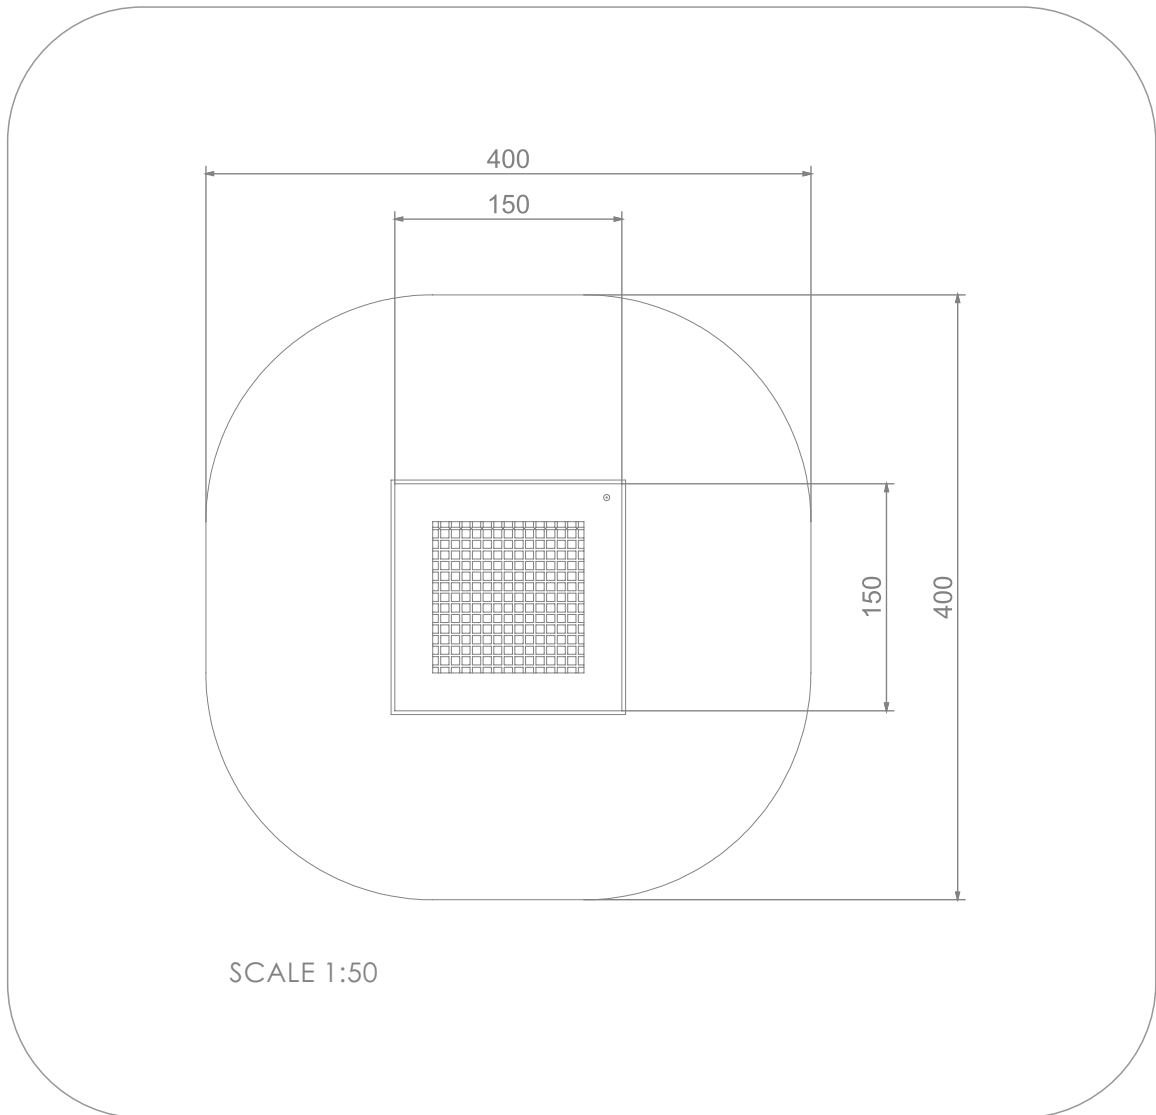

4086

SINGLE

MATERIALS:

NON-SLIP LAMPS BUILT OF POLYAMIDE	JOINING 6MM SLATS STAINLESS ROPE CORROSION-RESISTANT
ABRASION-RESISTANT JUMP MAT	ROBUST WELDED CASES GALVANIZED TRAMPOLINE COATED CELL RUBBER SURFACE SBR