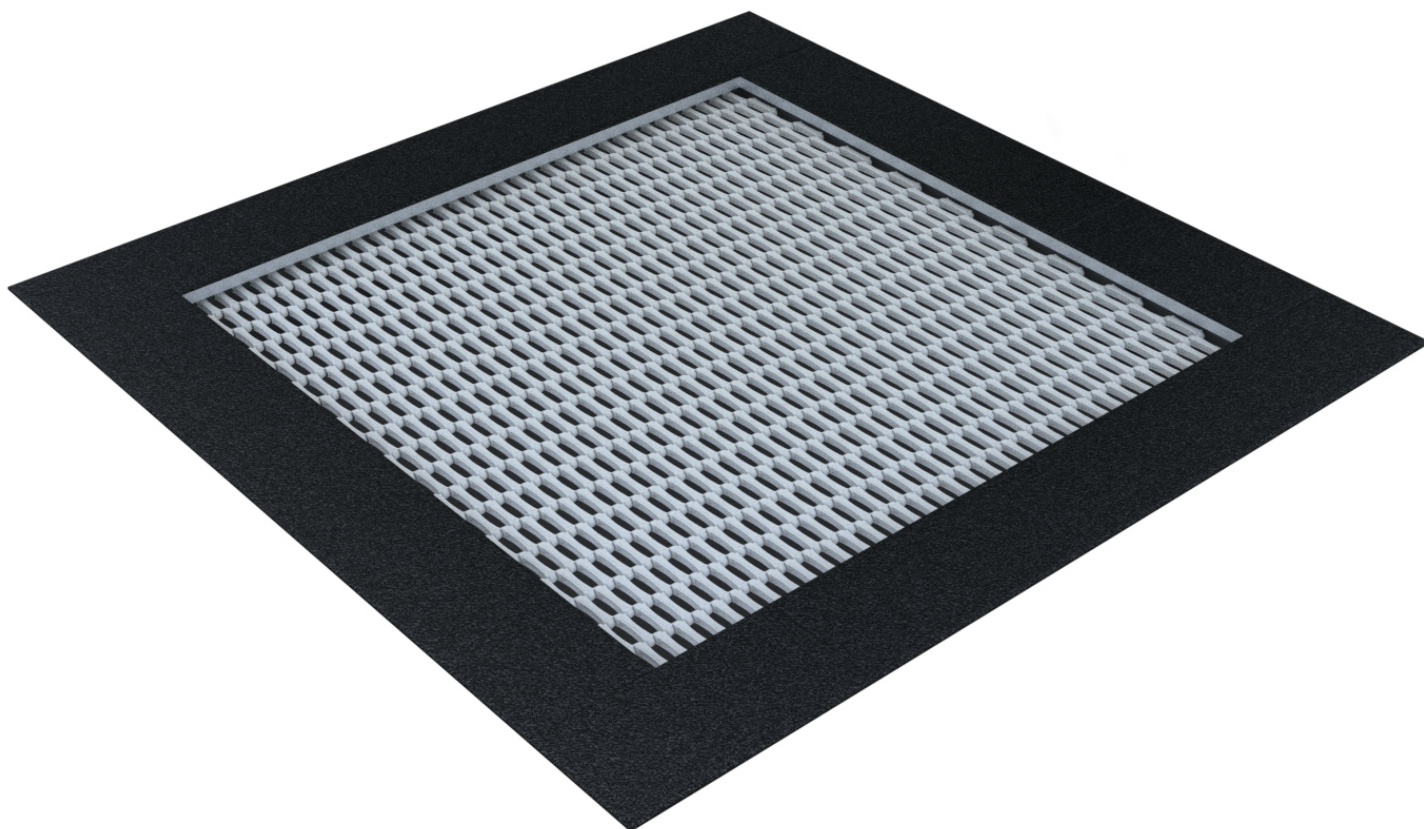

4087

SINGLE

INFORMATION ABOUT THE PRODUCT

Dimensions	200 x 200 cm
Safety zone	550 x 550 cm
Safety zone area	25 m ²
Overall height	0 cm
Free fall height	90 cm
Amount of users	
Product complies with PN-EN 1176-1:2017-12	YES
Availability of spare parts	YES
Age range	1-8
According to PN-EN 1176-1:2017-12 norm, the product requires applying a safety surface according to the product's free fall height.	

4087

SINGLE

SCALE 1:100

MATERIALS:

NON-SLIP LAMPS BUILT OF
POLYAMIDE

JOINING 6 MM SLATS
STAINLESS ROPE
CORROSION-RESISTANT

ABRASION-RESISTANT
JUMP MAT

ROBUST WELDED CASES
GALVANIZED TRAMPOLINE
COATED CELL
RUBBER SURFACE
SBR