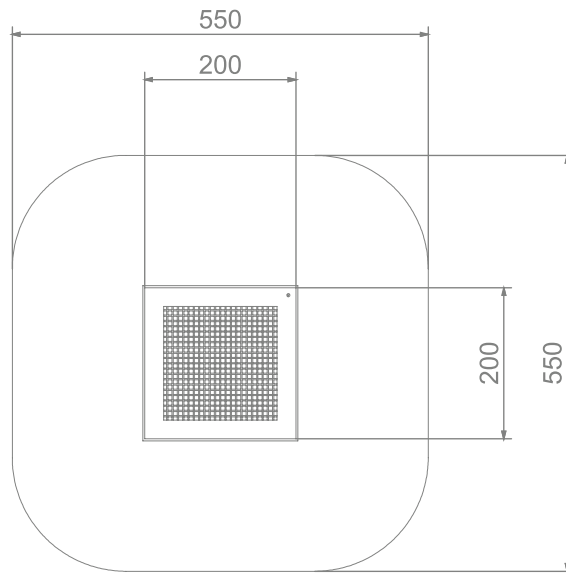

4087

SINGLE

INFORMATION ABOUT THE PRODUCT

Dimensions	200 x 200 cm
Safety zone	550 x 550 cm
Safety zone area	25 m ²
Overall height	0 cm
Free fall height	90 cm
Amount of users	
Product complies with PN-EN 1176-1:2017-12	YES
Availability of spare parts	YES
Age range	1-8
According to PN-EN 1176-1:2017-12 norm, the product requires applying a safety surface according to the product's free fall height.	

4087

SINGLE

SCALE 1:100

MATERIALS:

NON-SLIP LAMPS BUILT OF
POLYAMIDE

JOINING 6 MM SLATS
STAINLESS ROPE
CORROSION-RESISTANT

ABRASION-RESISTANT
JUMP MAT

ROBUST WELDED CASES
GALVANIZED TRAMPOLINE
COATED CELL
RUBBER SURFACE
SBR