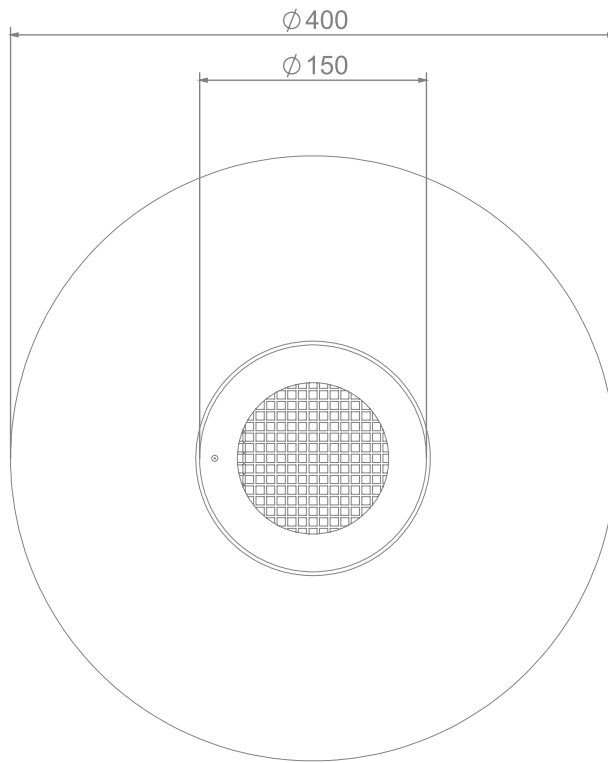

4088

SINGLE

SCALE 1:50

MATERIALS:

NON-SLIP LAMPS BUILT OF
POLYAMIDE

JOINING 6 MM SLATS
STAINLESS ROPE
CORROSION-RESISTANT

ABRASION-RESISTANT
JUMP MAT

ROBUST WELDED CASES
GALVANIZED TRAMPOLINE
COATED CELL
RUBBER SURFACE
SBR