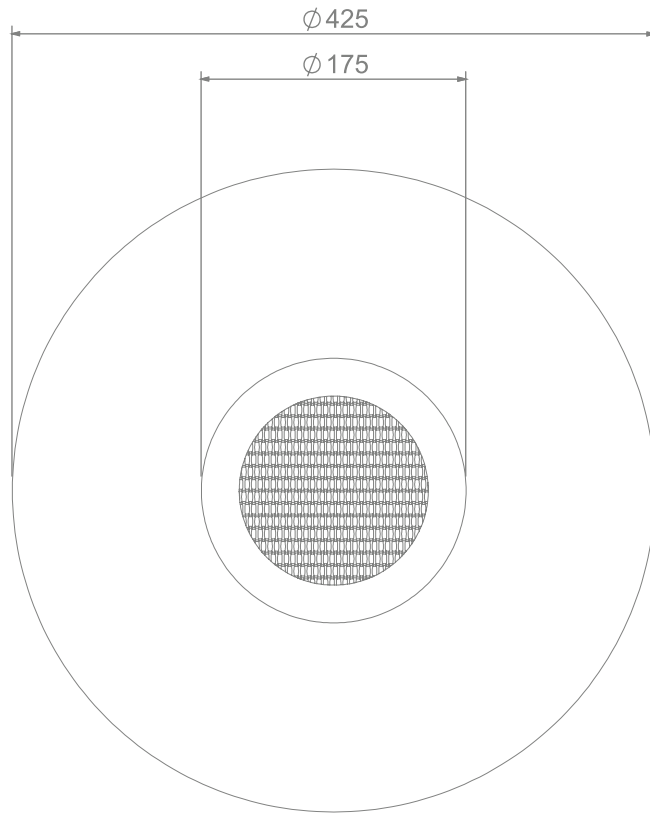

4089

SINGLE

SOCIALIZING

INFORMATION ABOUT THE PRODUCT

Dimensions	175 x 175 cm
Safety zone	425 x 425 cm
Safety zone area	12 m ²
Overall height	0 cm
Free fall height	90 cm
Amount of users	1
Product complies with EN 1176-1:2017-12	YES
Availability of spare parts	YES
Age range	1-8

According to EN 1176-1:2017-12 norm, the product requires applying a safety surface according to the product's free fall height.

4089

SINGLE

SCALE 1:50

MATERIALS:

NON-SLIP LAMPS BUILT OF
POLYAMIDE

JOINING 6 MM SLATS
STAINLESS ROPE
CORROSION-RESISTANT