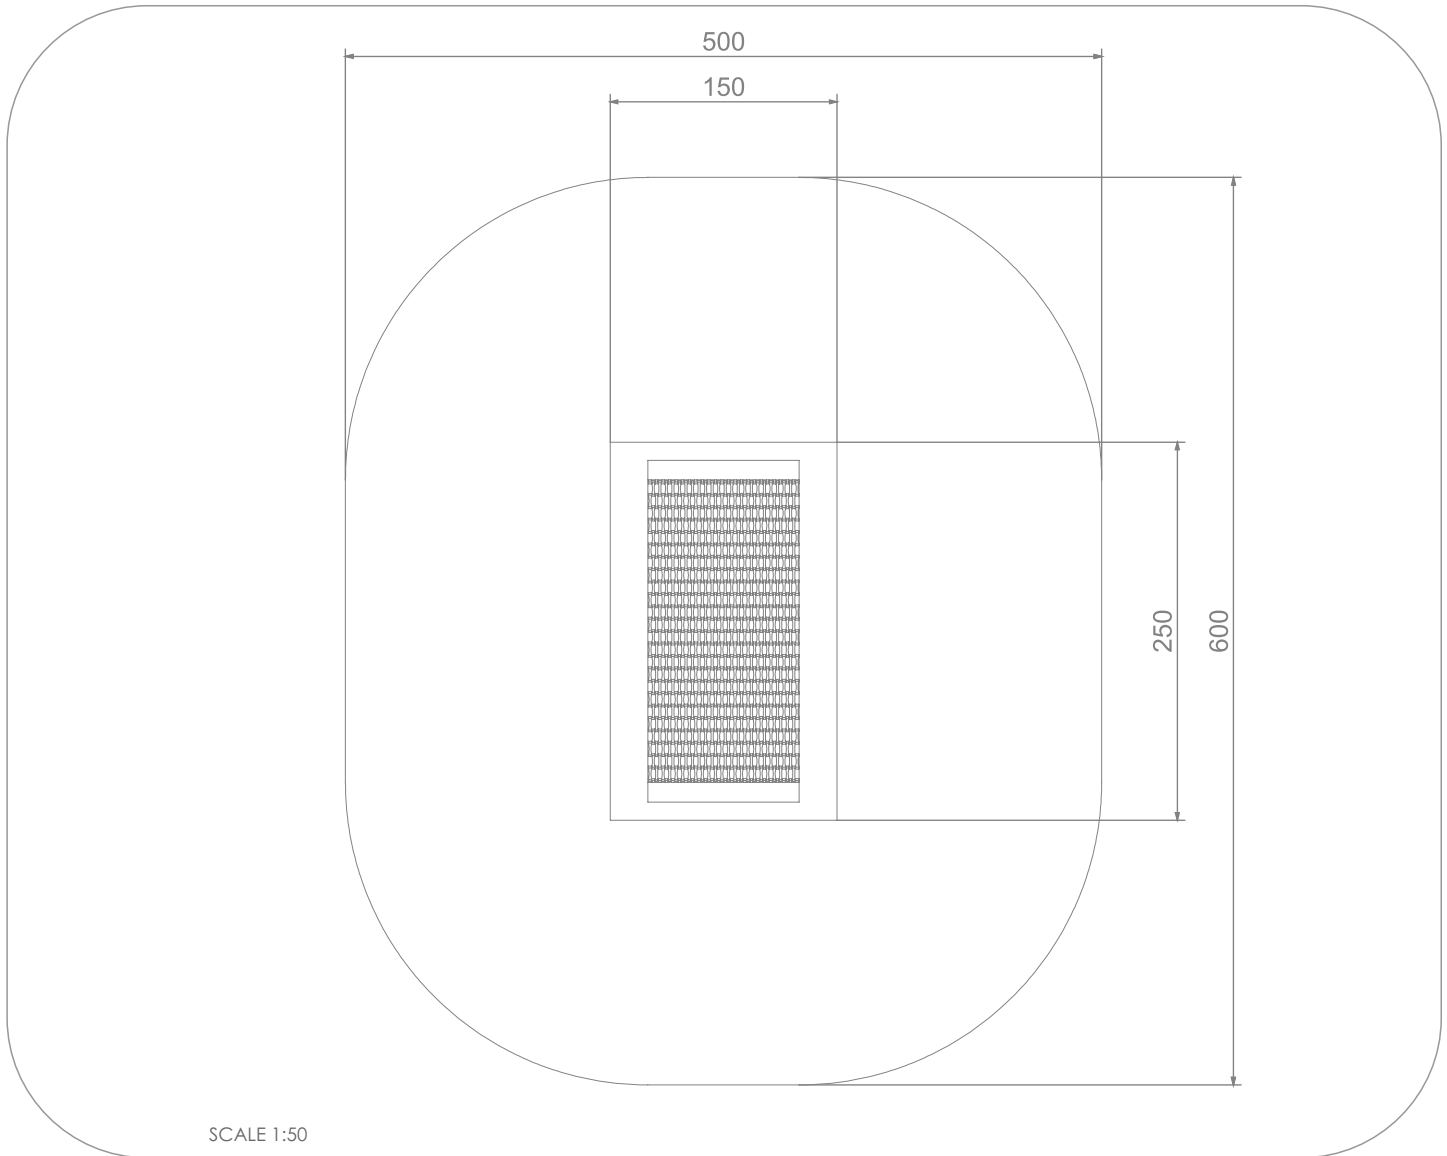

4090

SINGLE

MATERIALS:

NON-SLIP LAMPS BUILT OF
POLYAMIDE

JOINING 6 MM SLATS
STAINLESS ROPE
CORROSION-RESISTANT

ABRASION-RESISTANT
JUMP MAT

ROBUST WELDED CASES
GALVANIZED TRAMPOLINE
COATED CELL
RUBBER SURFACE
SBR