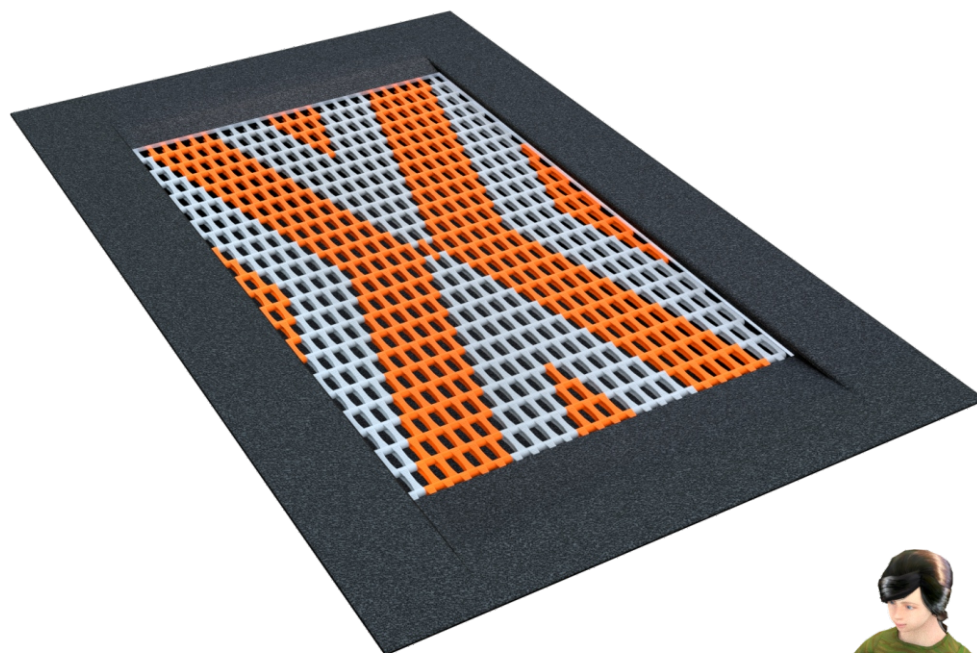

# 4090

## SINGLE

SOCIALIZING

### INFORMATION ABOUT THE PRODUCT

Dimensions	150 x 250 cm
Safety zone	500 x 600 cm
Safety zone area	23 m <sup>2</sup>
Overall height	0 cm
Free fall height	90 cm
Amount of users	1
Product complies with EN 1176-1:2017-12	YES
Availability of spare parts	YES
Age range	1-8

According to EN 1176-1:2017-12 norm, the product requires applying a safety surface according to the product's free fall height.