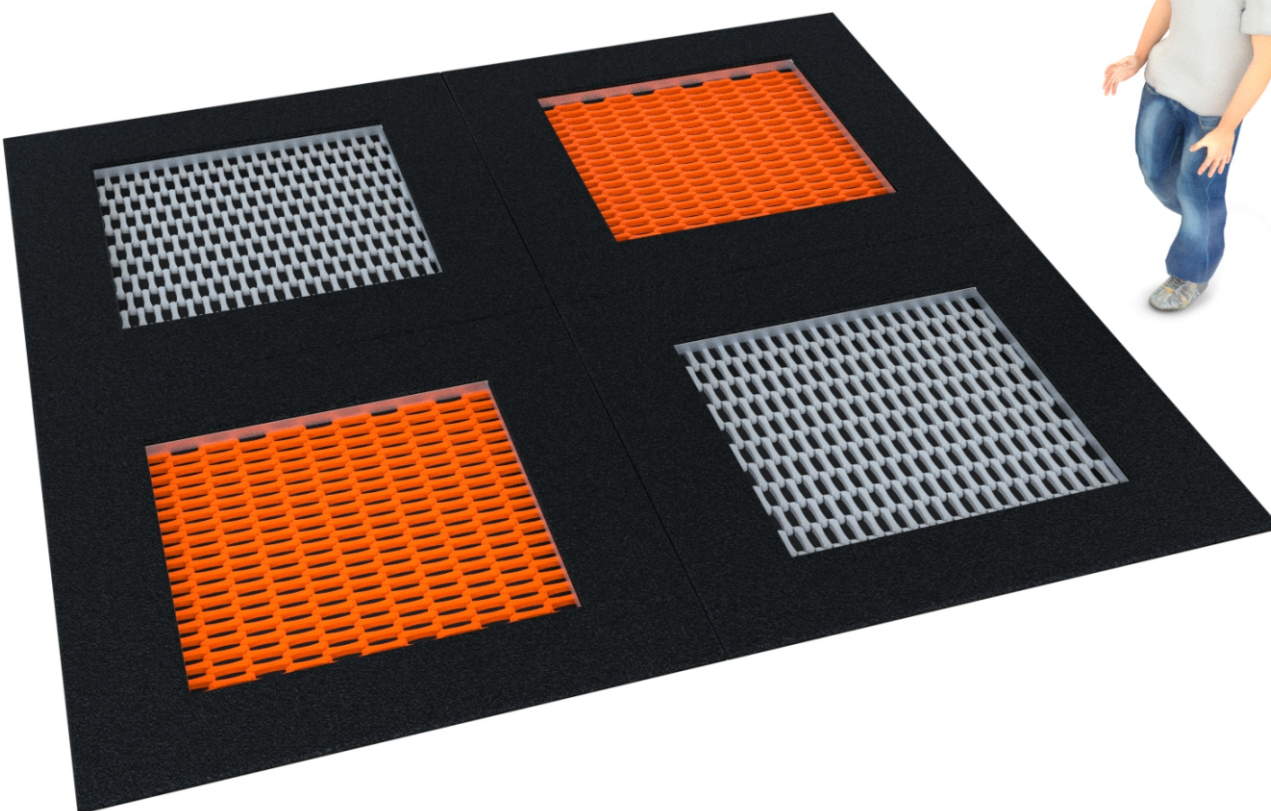

4091

SINGLE

SOCIALIZING

INFORMATION ABOUT THE PRODUCT

Dimensions	260 x 260 cm
Safety zone	510 x 510 cm
Safety zone area	17,4 m ²
Overall height	0 cm
Free fall height	90 cm
Amount of users	1
Product complies with EN 1176-1:2017-12	YES
Availability of spare parts	YES
Age range	1-8

According to EN 1176-1:2017-12 norm, the product requires applying a safety surface according to the product's free fall height.

4091

SINGLE

SCALE 1:100

MATERIALS:

NON-SLIP LAMPS BUILT OF
POLYAMIDE

JOINING 6 MM SLATS
STAINLESS ROPE
CORROSION-RESISTANT

ABRASION-RESISTANT
JUMP MAT

ROBUST WELDED CASES
GALVANIZED TRAMPOLINE
COATED CELL
RUBBER SURFACE
SBR