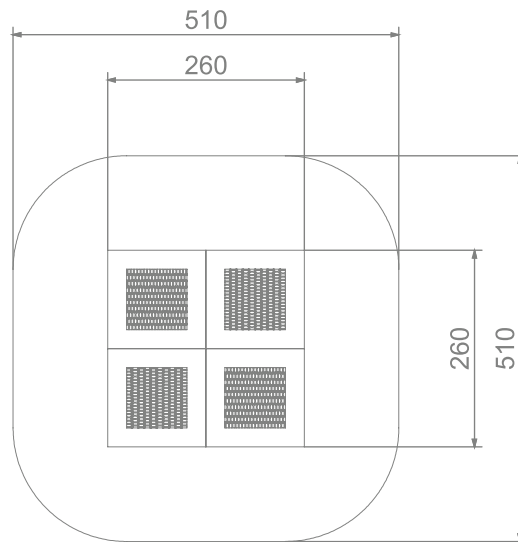

4091

SINGLE

SOCIALIZING

INFORMATION ABOUT THE PRODUCT

Dimensions	260 x 260 cm
Safety zone	510 x 510 cm
Safety zone area	17,4 m ²
Overall height	0 cm
Free fall height	90 cm
Amount of users	1
Product complies with EN 1176-1:2017-12	YES
Availability of spare parts	YES
Age range	1-8

According to EN 1176-1:2017-12 norm, the product requires applying a safety surface according to the product's free fall height.

4091

SINGLE

SCALE 1:100

MATERIALS:

NON-SLIP LAMPS BUILT OF
POLYAMIDE

JOINING 6 MM SLATS
STAINLESS ROPE
CORROSION-RESISTANT