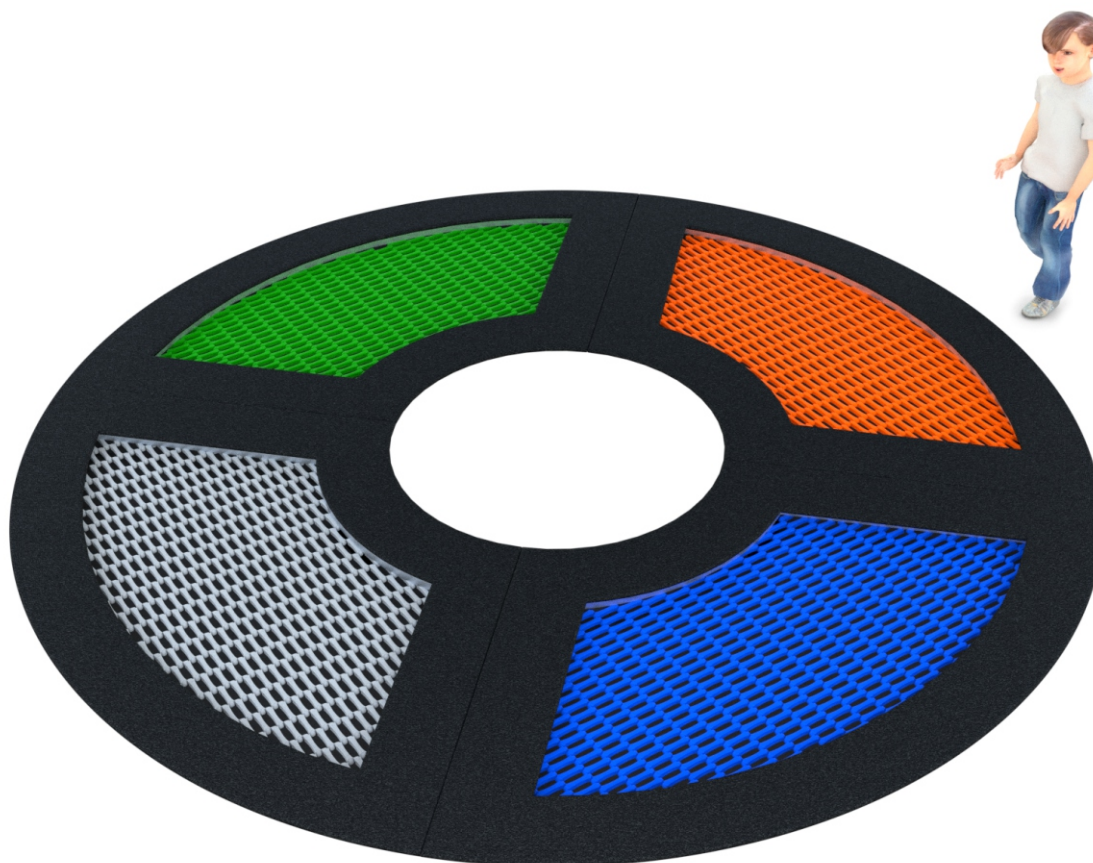

4092

SINGLE

SOCIALIZING

INFORMATION ABOUT THE PRODUCT

Dimensions	380 x 380 cm
Safety zone	730 x 730 cm
Safety zone area	31,7 m ²
Overall height	0 cm
Free fall height	90 cm
Amount of users	4
Product complies with EN 1176-1:2017-12	YES
Availability of spare parts	YES
Age range	1-8

According to EN 1176-1:2017-12 norm, the product requires applying a safety surface according to the product's free fall height.

4092

SINGLE

SCALE 1:100

MATERIALS:

NON-SLIP LAMPS BUILT OF
POLYAMIDE

JOINING 6 MM SLATS
STAINLESS ROPE
CORROSION-RESISTANT

ABRASION-RESISTANT
JUMP MAT

ROBUST WELDED CASES
GALVANIZED TRAMPOLINE
COATED CELL
RUBBER SURFACE
SBR