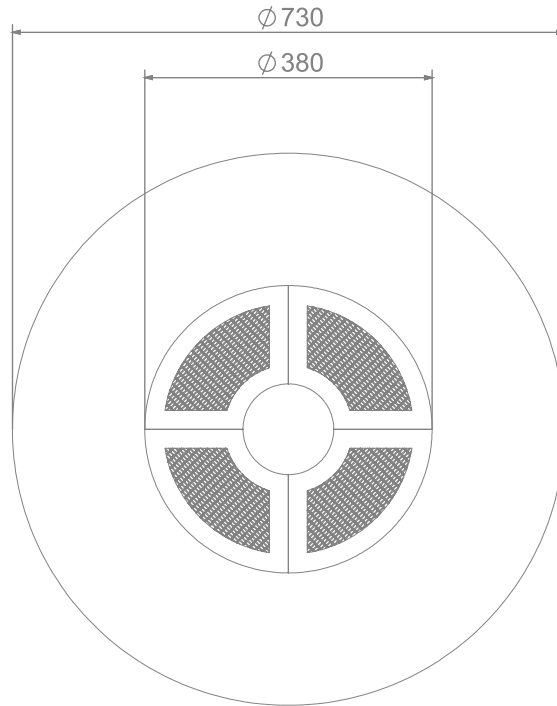

4092

SINGLE

SOCIALIZING

INFORMATION ABOUT THE PRODUCT

Dimensions	380 x 380 cm
Safety zone	730 x 730 cm
Safety zone area	31,7 m ²
Overall height	0 cm
Free fall height	90 cm
Amount of users	4
Product complies with EN 1176-1:2017-12	YES
Availability of spare parts	YES
Age range	1-8

According to EN 1176-1:2017-12 norm, the product requires applying a safety surface according to the product's free fall height.

4092

SINGLE

SCALE 1:100

MATERIALS:

NON-SLIP LAMPS BUILT OF
POLYAMIDE

JOINING 6 MM SLATS
STAINLESS ROPE
CORROSION-RESISTANT