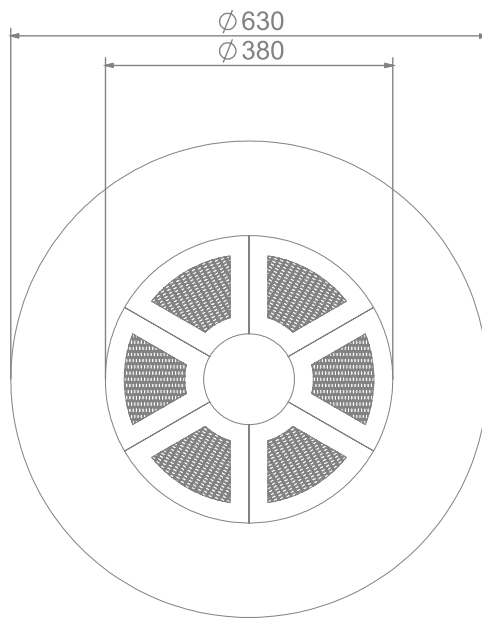

4093

SINGLE

SOCIALIZING

INFORMATION ABOUT THE PRODUCT

Dimensions	380 x 380 cm
Safety zone	630 x 630 cm
Safety zone area	21 m ²
Overall height	0 cm
Free fall height	90 cm
Amount of users	6
Product complies with EN 1176-1:2017-12	YES
Availability of spare parts	YES
Age range	1-8

According to EN 1176-1:2017-12 norm, the product requires applying a safety surface according to the product's free fall height.

4093

SINGLE

SCALE 1:100

MATERIALS:

NON-SLIP LAMPS BUILT OF
POLYAMIDE

JOINING 6 MM SLATS
STAINLESS ROPE
CORROSION-RESISTANT