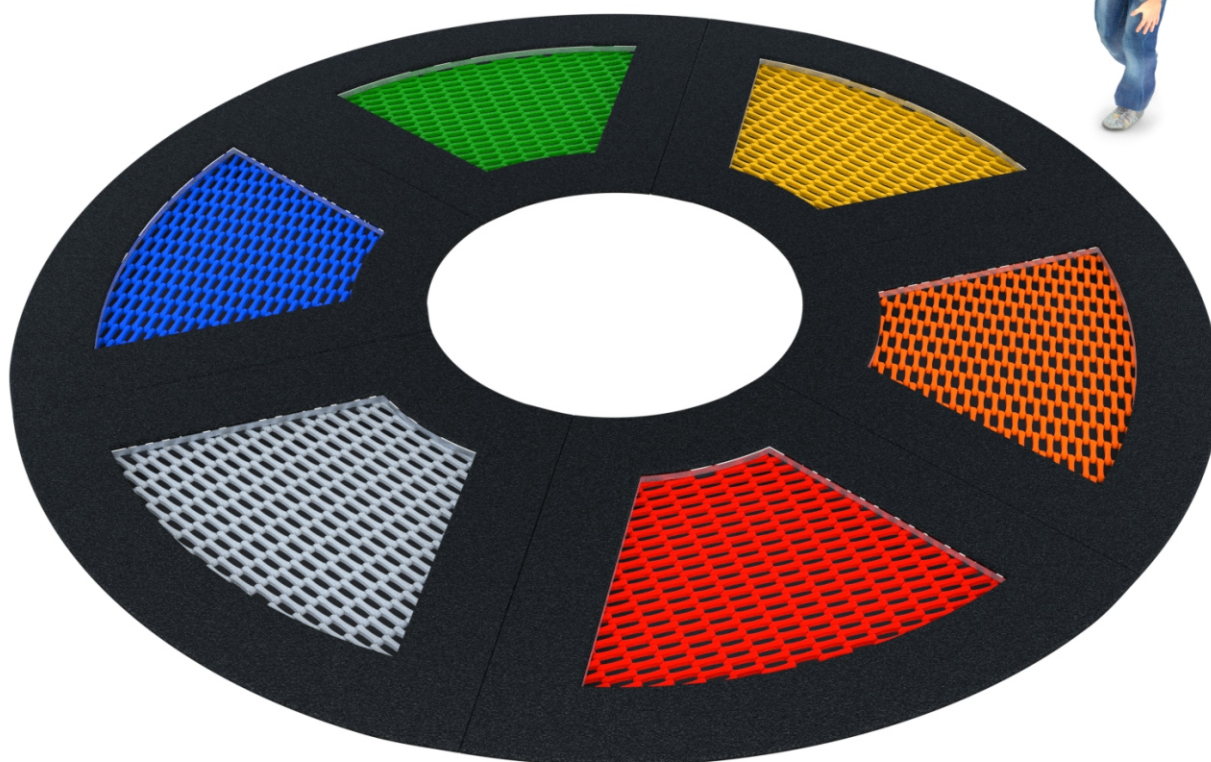

4093

SINGLE

SOCIALIZING

INFORMATION ABOUT THE PRODUCT

Dimensions	380 x 380 cm
Safety zone	630 x 630 cm
Safety zone area	21 m ²
Overall height	0 cm
Free fall height	90 cm
Amount of users	6
Product complies with EN 1176-1:2017-12	YES
Availability of spare parts	YES
Age range	1-8

According to EN 1176-1:2017-12 norm, the product requires applying a safety surface according to the product's free fall height.

4093

SINGLE

SCALE 1:100

MATERIALS:

NON-SLIP LAMPS BUILT OF
POLYAMIDE

JOINING 6 MM SLATS
STAINLESS ROPE
CORROSION-RESISTANT

ABRASION-RESISTANT
JUMP MAT

ROBUST WELDED CASES
GALVANIZED TRAMPOLINE
COATED CELL
RUBBER SURFACE
SBR