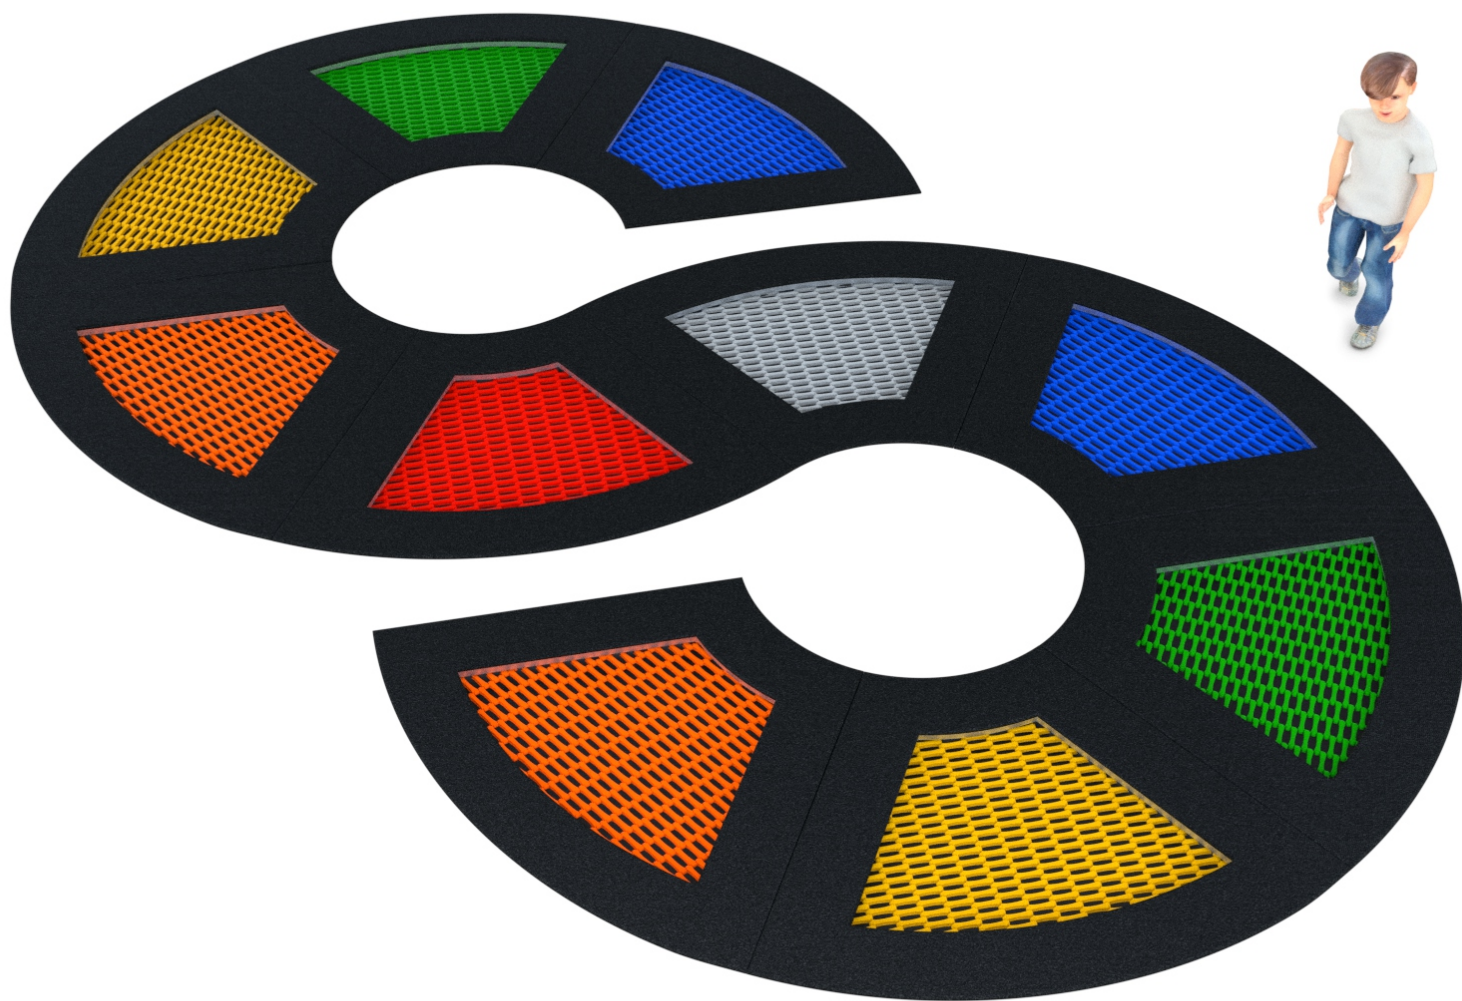

4094

SINGLE

SOCIALIZING

INFORMATION ABOUT THE PRODUCT

Dimensions	380 x 630 cm
Safety zone	630 x 880 cm
Safety zone area	29,5 m ²
Overall height	0 cm
Free fall height	90 cm
Amount of users	10
Product complies with EN 1176-1:2017-12	YES
Availability of spare parts	YES
Age range	1-8

According to EN 1176-1:2017-12 norm, the product requires applying a safety surface according to the product's free fall height.

4094

SINGLE

SCALE 1:100

MATERIALS:

NON-SLIP LAMPS BUILT OF
POLYAMIDE

JOINING 6 MM SLATS
STAINLESS ROPE
CORROSION-RESISTANT

ABRASION-RESISTANT
JUMP MAT

ROBUST WELDED CASES
GALVANIZED TRAMPOLINE
COATED CELL
RUBBER SURFACE
SBR