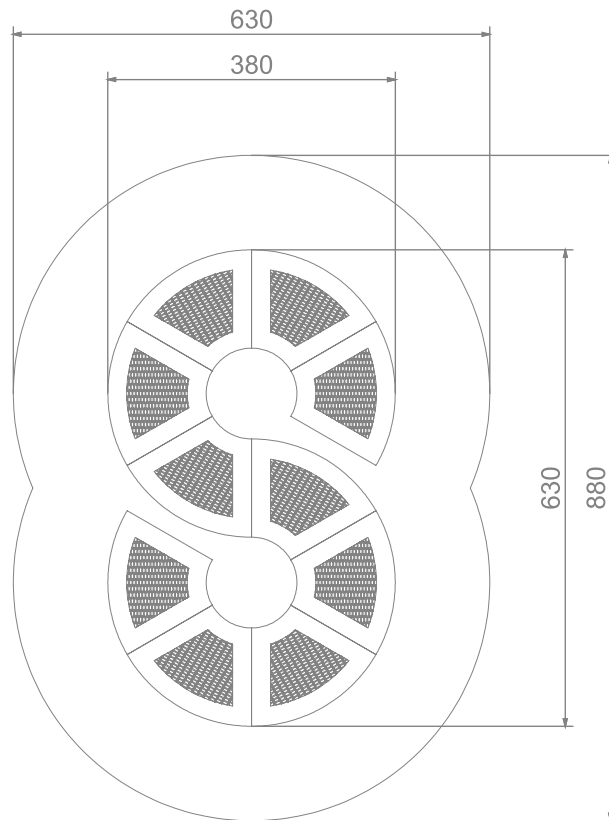

4094

SINGLE

SOCIALIZING

INFORMATION ABOUT THE PRODUCT

Dimensions	380 x 630 cm
Safety zone	630 x 880 cm
Safety zone area	29,5 m ²
Overall height	0 cm
Free fall height	90 cm
Amount of users	10
Product complies with EN 1176-1:2017-12	YES
Availability of spare parts	YES
Age range	1-8

According to EN 1176-1:2017-12 norm, the product requires applying a safety surface according to the product's free fall height.

4094

SINGLE

SCALE 1:100

MATERIALS:

NON-SLIP LAMPS BUILT OF
POLYAMIDE

JOINING 6 MM SLATS
STAINLESS ROPE
CORROSION-RESISTANT