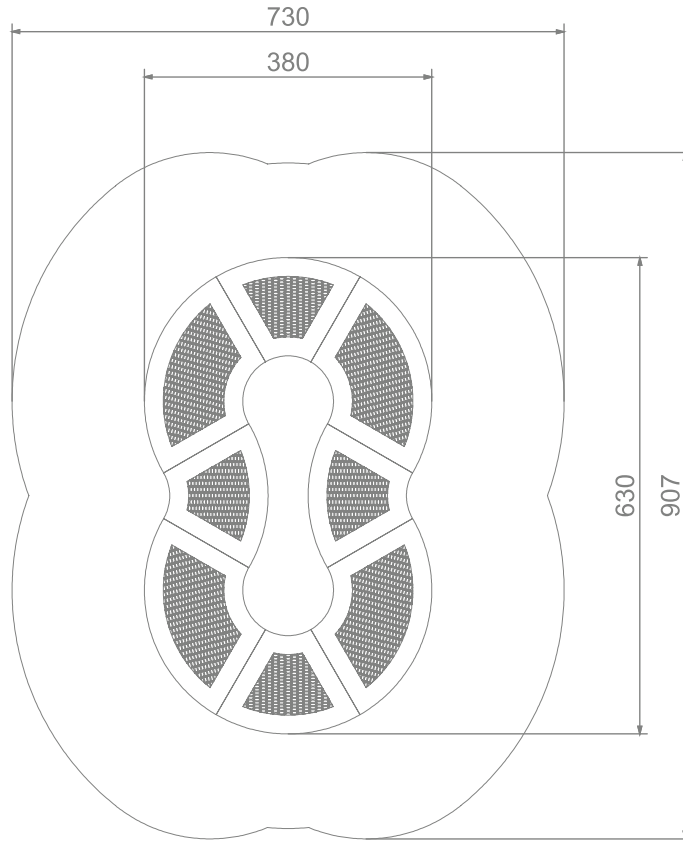

### INFORMATION ABOUT THE PRODUCT

Dimensions	380 x 630 cm
Safety zone	730 x 907 cm
Safety zone area	41 m <sup>2</sup>
Overall height	0 cm
Free fall height	90 cm
Amount of users	8
Product complies with EN 1176-1:2017-12	YES
Availability of spare parts	YES
Age range	1-8

According to EN 1176-1:2017-12 norm, the product requires applying a safety surface according to the product's free fall height.

4095

SINGLE

SCALE 1:100

MATERIALS:

NON-SLIP LAMPS BUILT OF POLYAMIDE

JOINING 6 MM SLATS STAINLESS ROPE CORROSION-RESISTANT