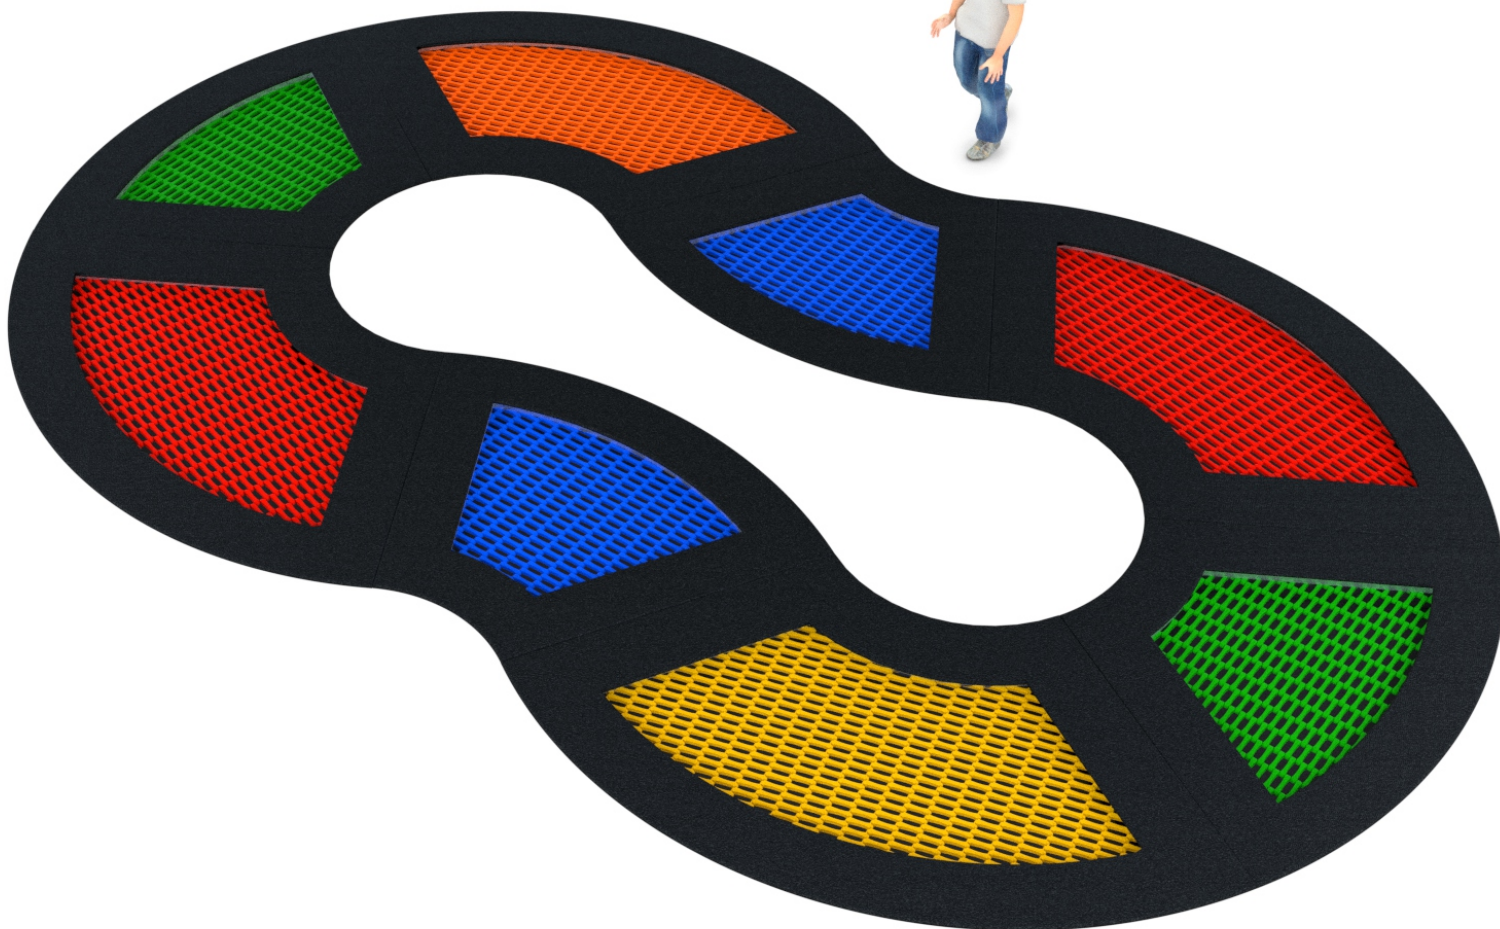

## SINGLE

SOCIALIZING

### INFORMATION ABOUT THE PRODUCT

Dimensions	380 x 630 cm
Safety zone	730 x 907 cm
Safety zone area	41 m <sup>2</sup>
Overall height	0 cm
Free fall height	90 cm
Amount of users	8
Product complies with EN 1176-1:2017-12	YES
Availability of spare parts	YES
Age range	1-8

According to EN 1176-1:2017-12 norm, the product requires applying a safety surface according to the product's free fall height.

4095

SINGLE

SCALE 1:100

MATERIALS:

NON-SLIP LAMPS BUILT OF POLYAMIDE

JOINING 6 MM SLATS STAINLESS ROPE CORROSION-RESISTANT

ABRASION-RESISTANT JUMP MAT

ROBUST WELDED CASES GALVANIZED TRAMPOLINE COATED CELL RUBBER SURFACE SBR