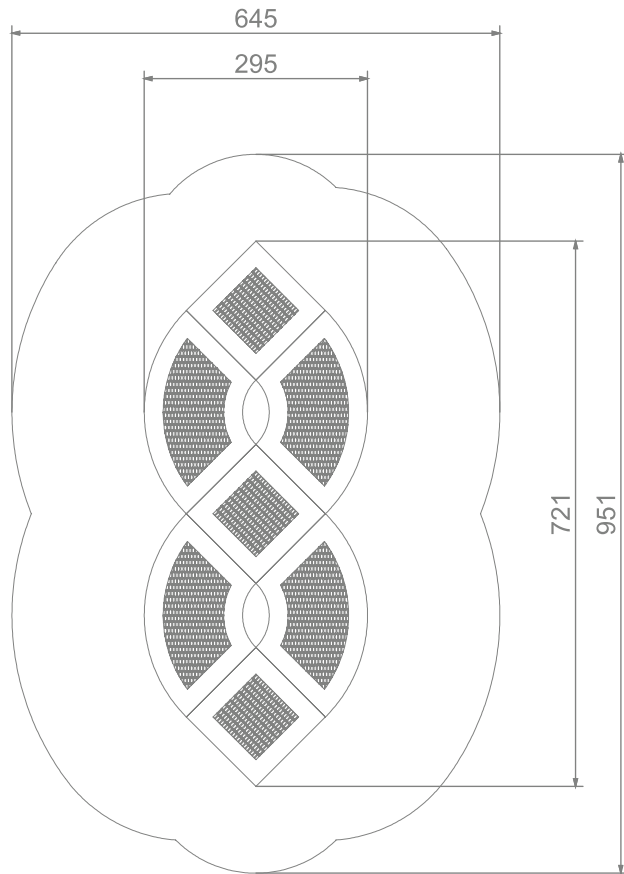

4096

SINGLE

SOCIALIZING

INFORMATION ABOUT THE PRODUCT

Dimensions	295 x 721 cm
Safety zone	645 x 951 cm
Safety zone area	35,4 m ²
Overall height	0 cm
Free fall height	90 cm
Amount of users	7
Product complies with EN 1176-1:2017-12	YES
Availability of spare parts	YES
Age range	1-8

According to EN 1176-1:2017-12 norm, the product requires applying a safety surface according to the product's free fall height.

4096

SINGLE

SCALE 1:100

MATERIALS:

NON-SLIP LAMPS BUILT OF
POLYAMIDE

JOINING 6 MM SLATS
STAINLESS ROPE
CORROSION-RESISTANT