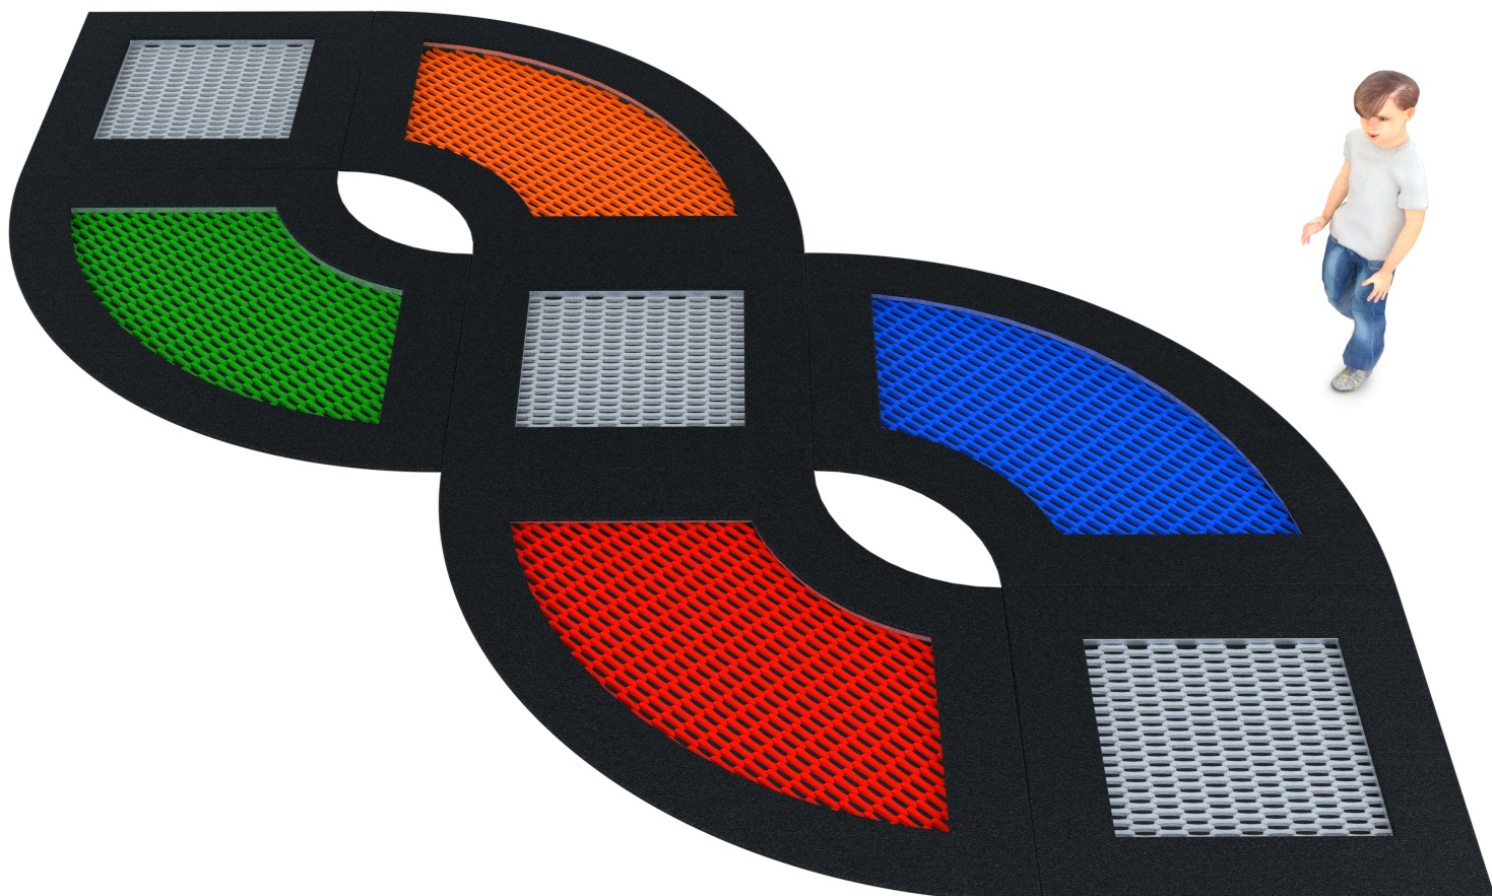

4096

SINGLE

SOCIALIZING

INFORMATION ABOUT THE PRODUCT

Dimensions	295 x 721 cm
Safety zone	645 x 951 cm
Safety zone area	35,4 m ²
Overall height	0 cm
Free fall height	90 cm
Amount of users	7
Product complies with EN 1176-1:2017-12	YES
Availability of spare parts	YES
Age range	1-8

According to EN 1176-1:2017-12 norm, the product requires applying a safety surface according to the product's free fall height.

4096

SINGLE

SCALE 1:100

MATERIALS:

NON-SLIP LAMPS BUILT OF
POLYAMIDE

JOINING 6 MM SLATS
STAINLESS ROPE
CORROSION-RESISTANT

ABRASION-RESISTANT
JUMP MAT

ROBUST WELDED CASES
GALVANIZED TRAMPOLINE
COATED CELL
RUBBER SURFACE
SBR