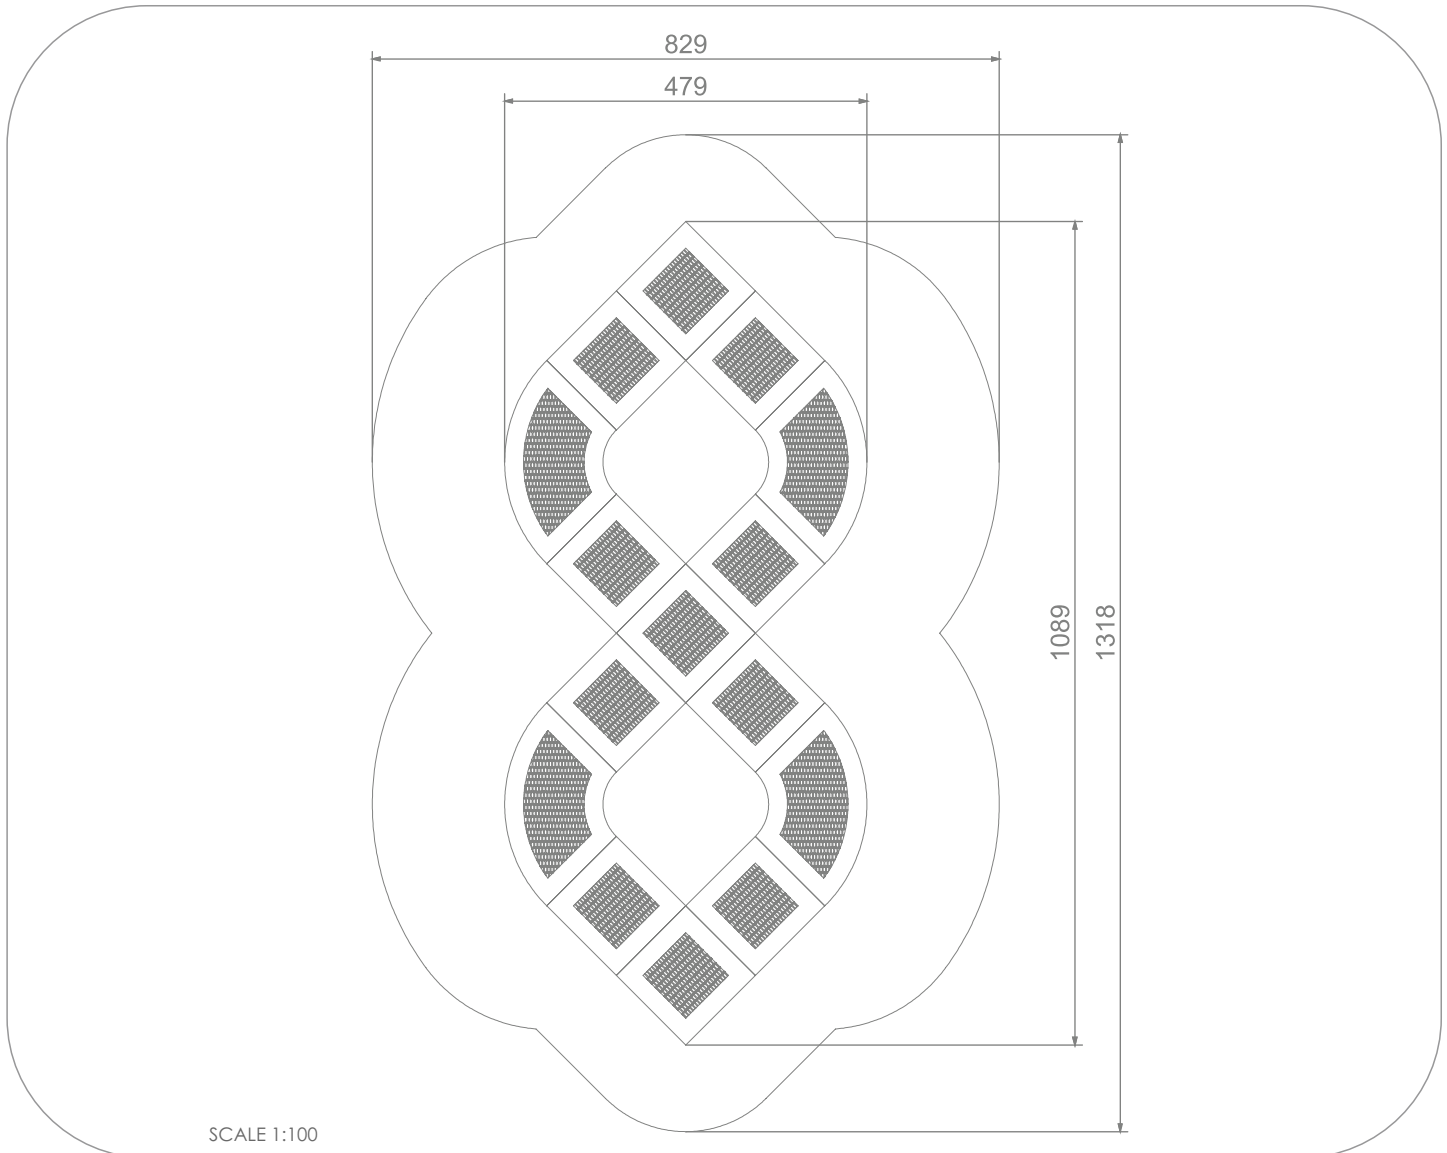

4097

SINGLE

SOCIALIZING

INFORMATION ABOUT THE PRODUCT

Dimensions	479 x 1089 cm
Safety zone	829 x 1318 cm
Safety zone area	57 m ²
Overall height	0 cm
Free fall height	90 cm
Amount of users	15
Product complies with EN 1176-1:2017-12	YES
Availability of spare parts	YES
Age range	1-8

According to EN 1176-1:2017-12 norm, the product requires applying a safety surface according to the product's free fall height.

4097

SINGLE

SCALE 1:100

MATERIALS:

NON-SLIP LAMPS BUILT OF
POLYAMIDE

JOINING 6 MM SLATS
STAINLESS ROPE
CORROSION-RESISTANT