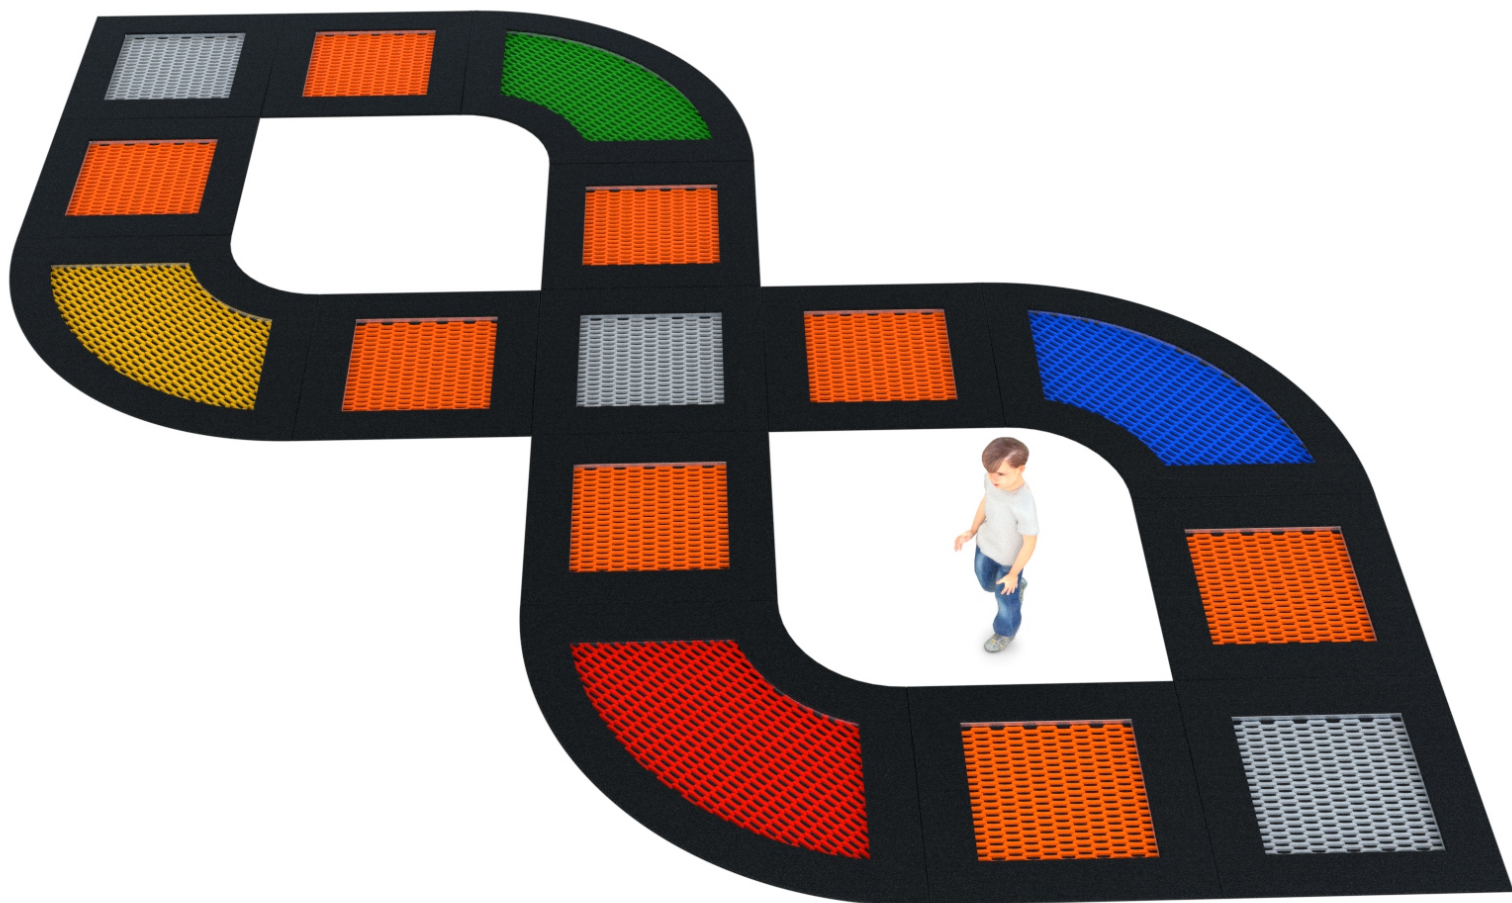

4097

SINGLE

SOCIALIZING

INFORMATION ABOUT THE PRODUCT

Dimensions	479 x 1089 cm
Safety zone	829 x 1318 cm
Safety zone area	57 m ²
Overall height	0 cm
Free fall height	90 cm
Amount of users	15
Product complies with EN 1176-1:2017-12	YES
Availability of spare parts	YES
Age range	1-8

According to EN 1176-1:2017-12 norm, the product requires applying a safety surface according to the product's free fall height.

4097

SINGLE

SCALE 1:100

MATERIALS:

NON-SLIP LAMPS BUILT OF
POLYAMIDE

JOINING 6 MM SLATS
STAINLESS ROPE
CORROSION-RESISTANT

ABRASION-RESISTANT
JUMP MAT

ROBUST WELDED CASES
GALVANIZED TRAMPOLINE
COATED CELL
RUBBER SURFACE
SBR