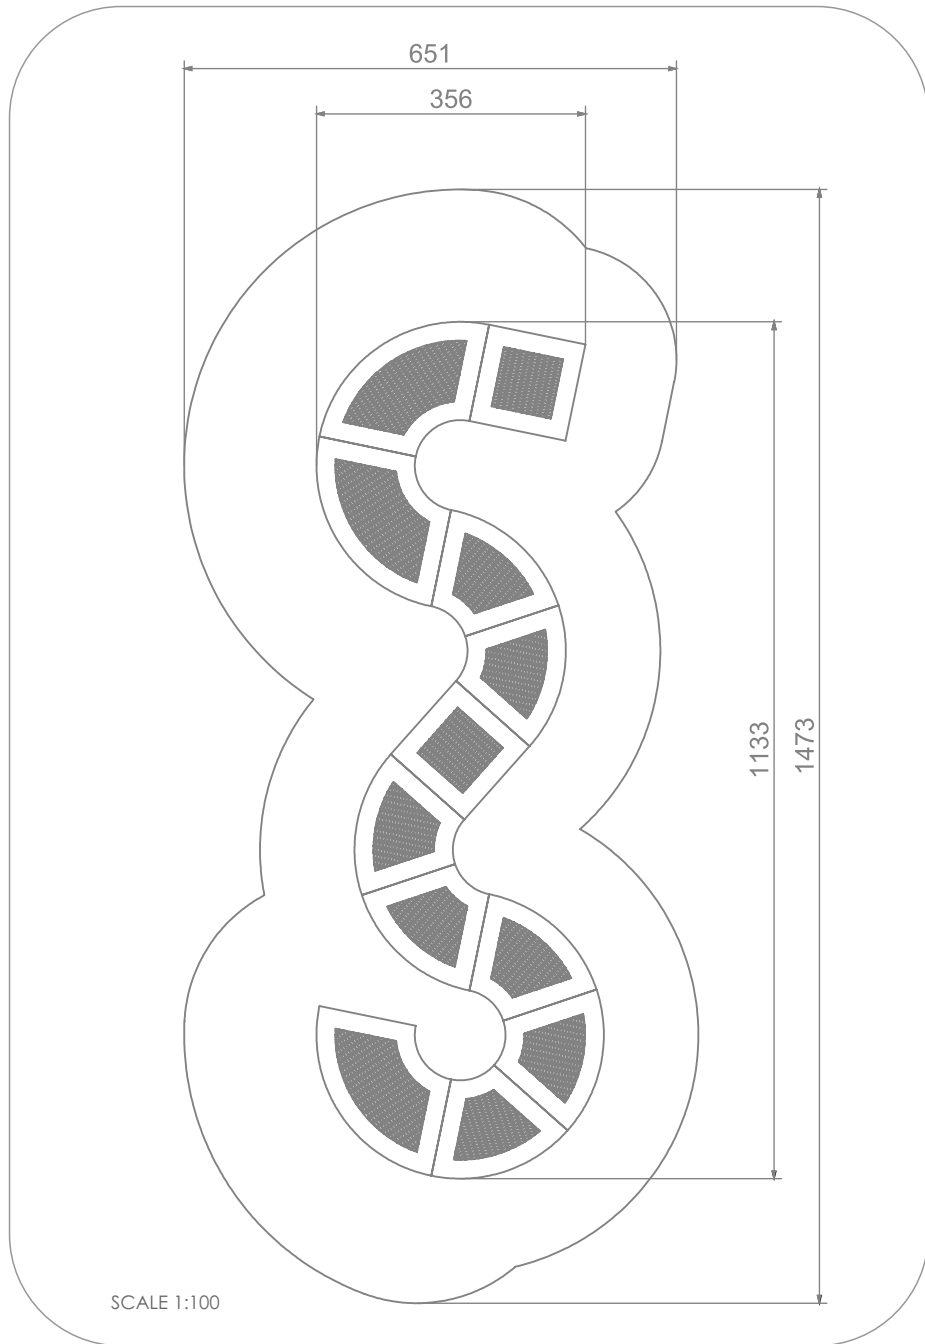

4099

SINGLE

MATERIALS:

NON-SLIP LAMPS BUILT OF
POLYAMIDE

NON-SLIP LAMPS BUILT OF
POLYAMIDE

JOINING 6 MM SLATS
STAINLESS ROPE
CORROSION-RESISTANT

ABRASION-RESISTANT
JUMP MAT

ABRASION-RESISTANT
JUMP MAT

ROBUST WELDED CASES
GALVANIZED TRAMPOLINE
COATED CELL
RUBBER SURFACE
SBR