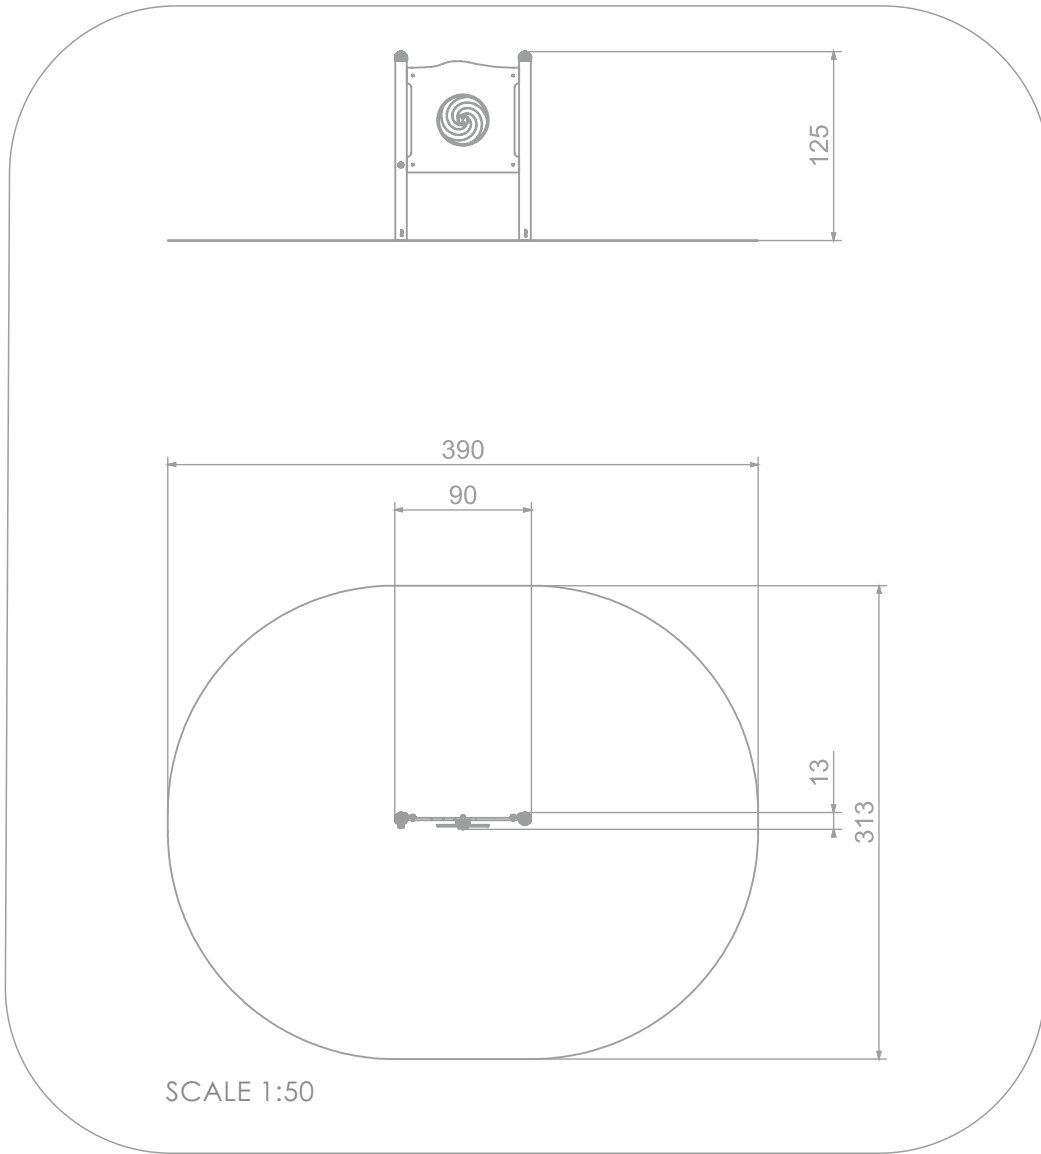

4103

SINGLE