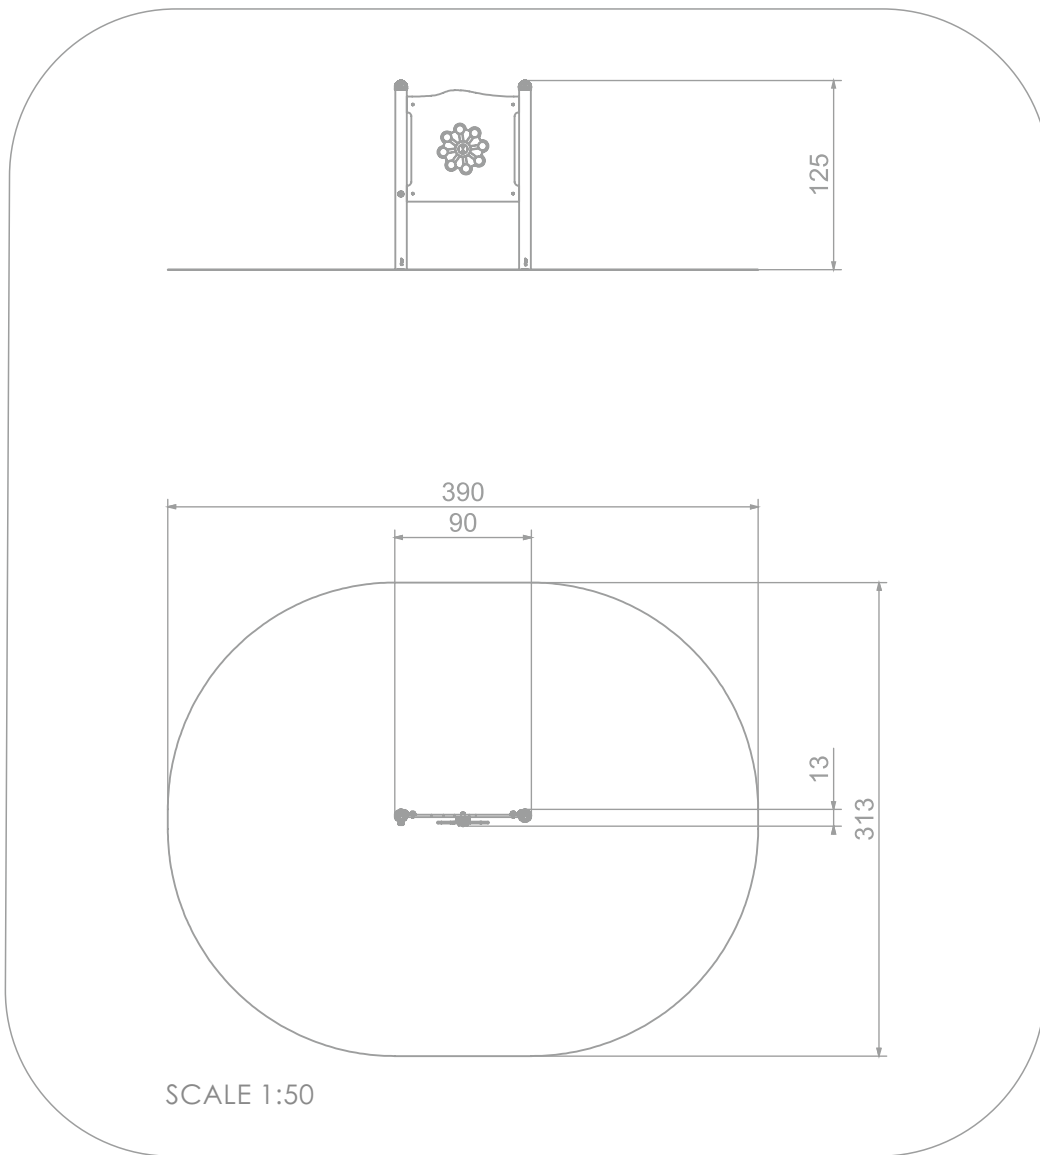

4105

SINGLE