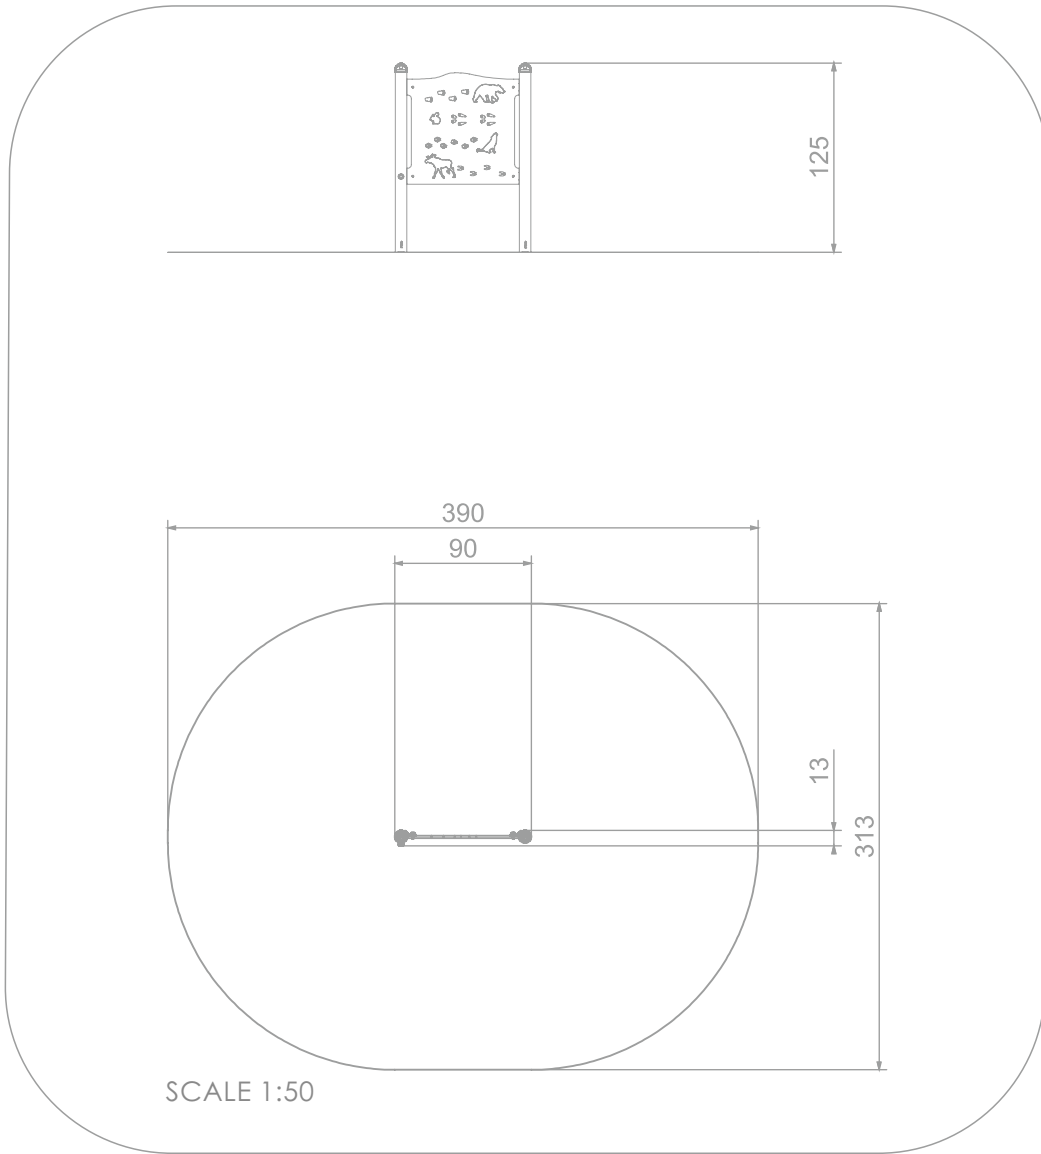

4107

SINGLE