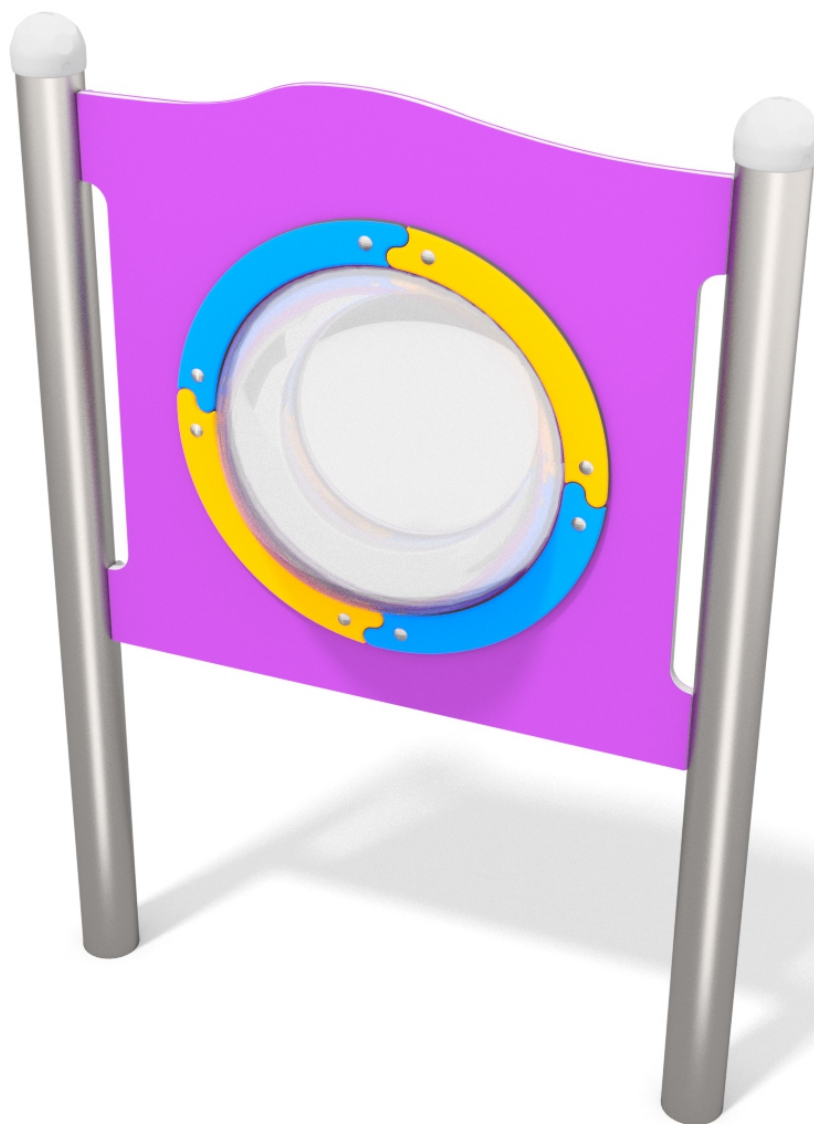

# 4109

## SINGLE

SOCIALIZING

### INFORMATION ABOUT THE PRODUCT

Dimensions	23 x 90 cm
Safety zone	323 x 390 cm
Free space	11 m <sup>2</sup>
Overall height	125 cm
Free fall height	
Amount of users	1
Product complies with EN 1176-1:2017	YES
Availability of spare parts	YES
Age range	1-7
According to EN 1176-1:2017 norm, the product requires applying a safety surface according to the product's free fall height.	