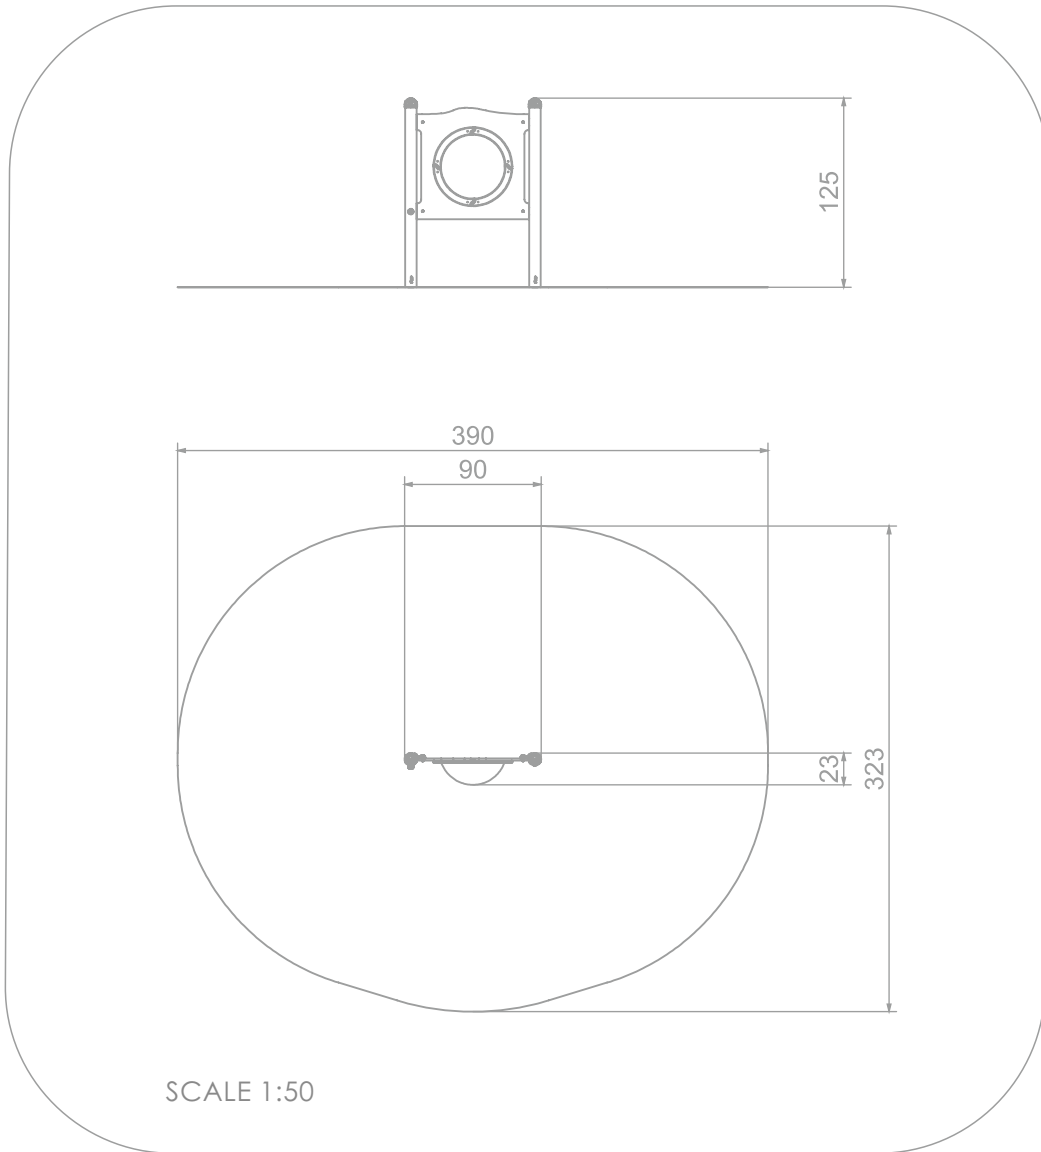

4109

SINGLE