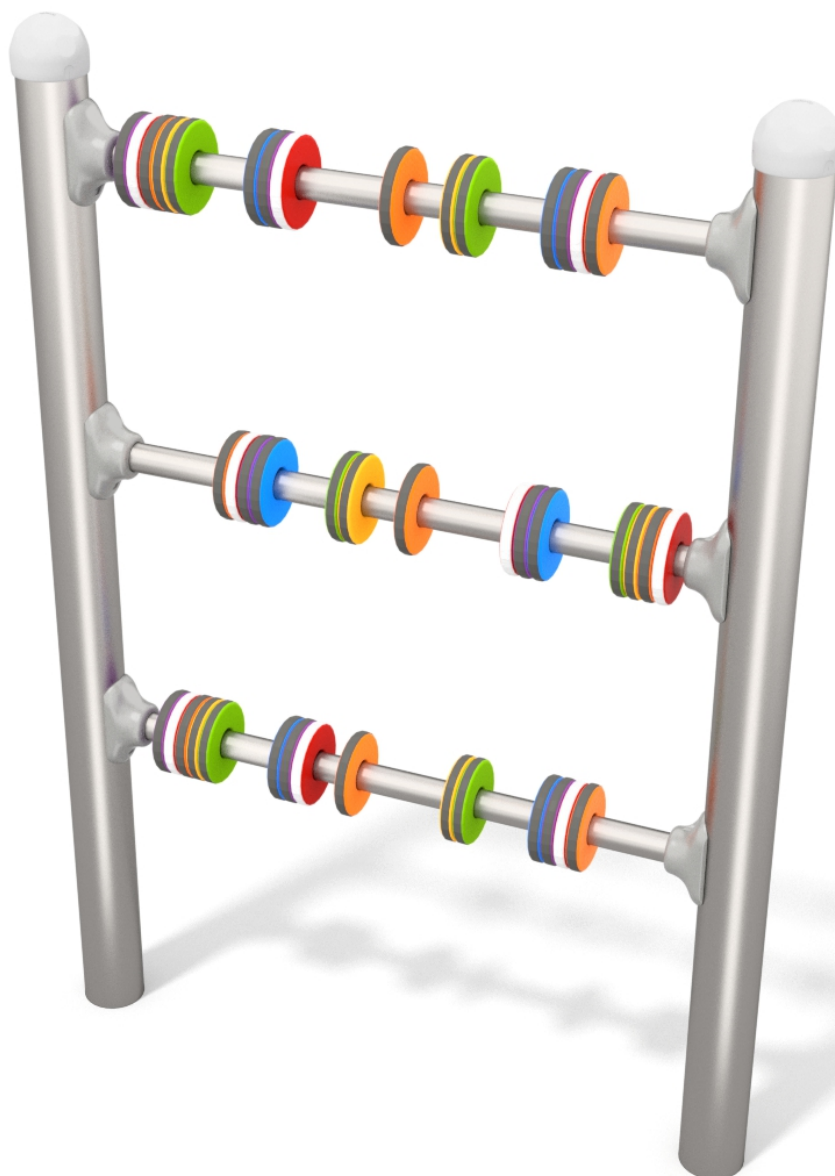

# 4110

## SINGLE

SOCIALIZING

SENSORIAL  
INTEGRATION

### INFORMATION ABOUT THE PRODUCT

Dimensions	10 x 88 cm
Safety zone	310 x 388 cm
Free space	11 m <sup>2</sup>
Overall height	125 cm
Free fall height	
Amount of users	2
Product complies with EN 1176-1:2017	YES
Availability of spare parts	YES
Age range	1-7
According to EN 1176-1:2017 norm, the product requires applying a safety surface according to the product's free fall height.	

CLAMPS MADE OF  
STRONG ALUMINUM  
ALLOY