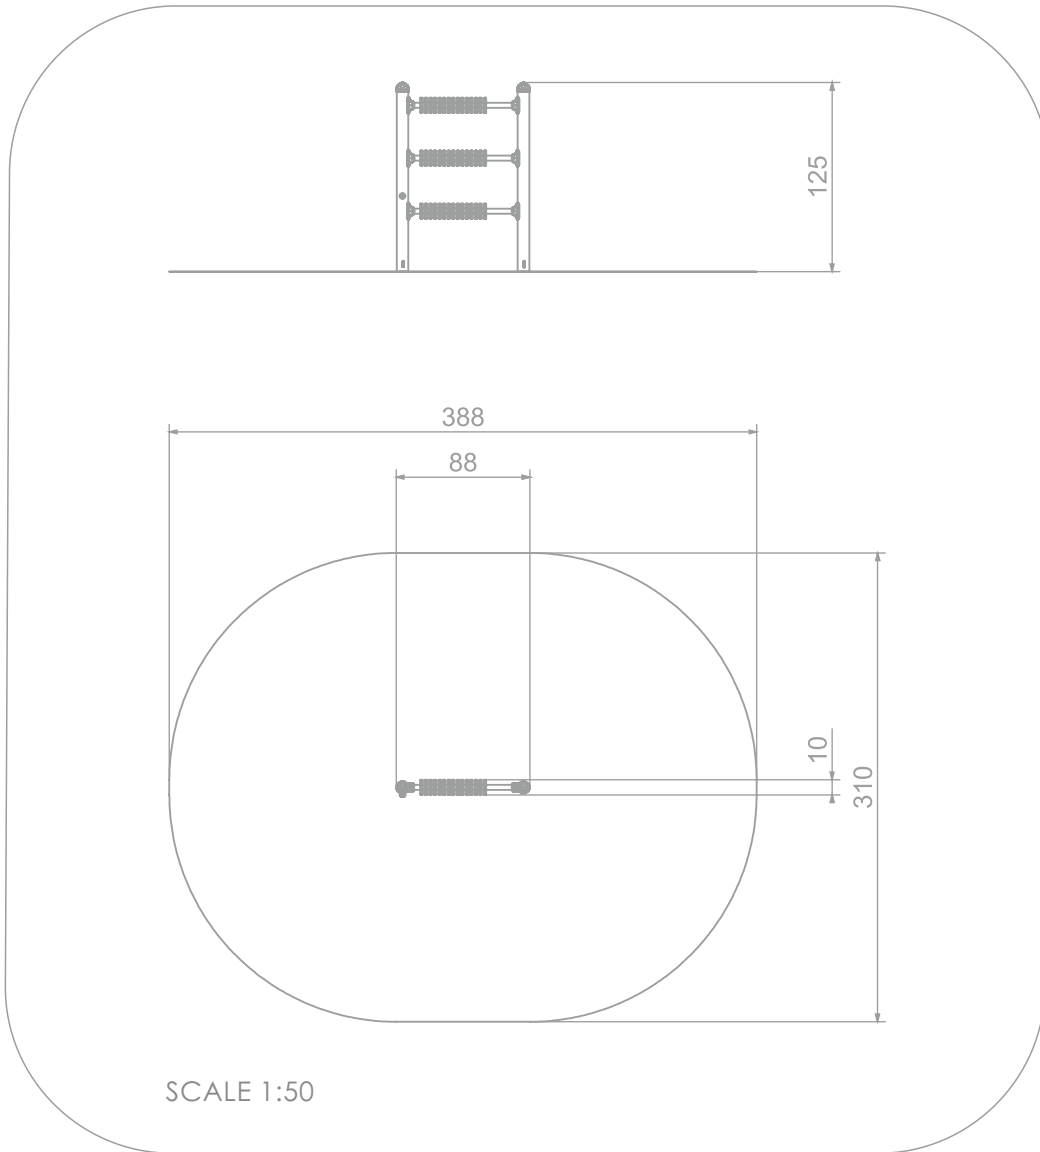

4110

SINGLE